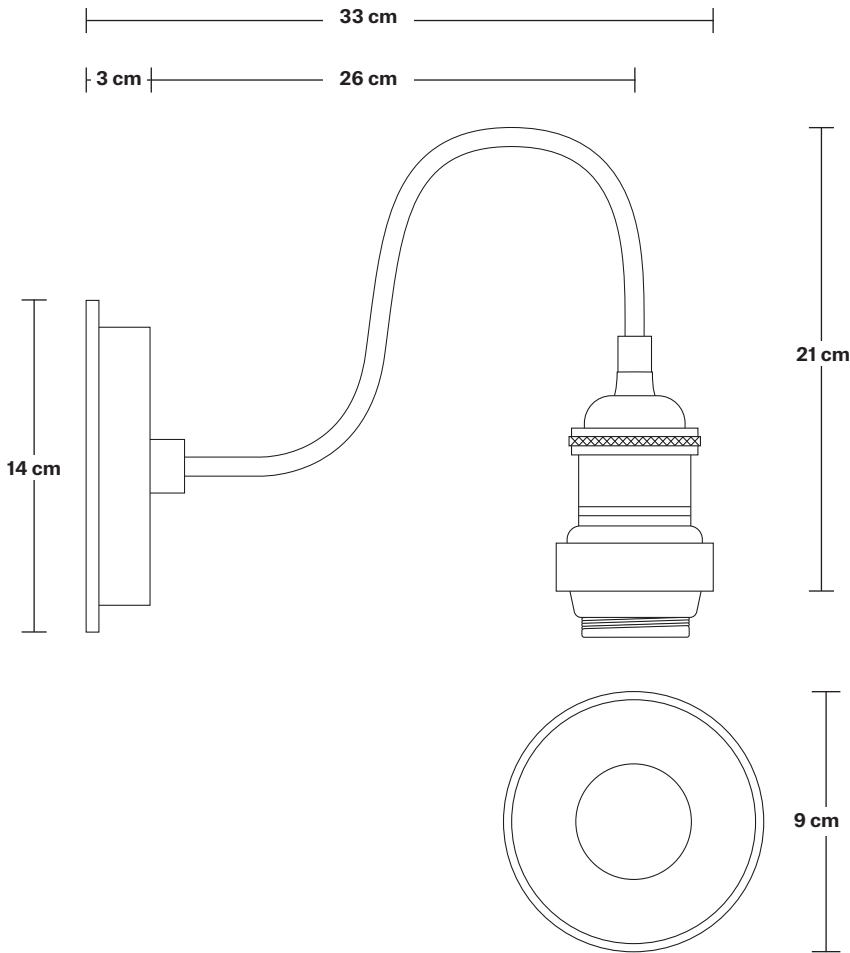

Wall rose: Pewter.

IP rating: IP65 with glass (Tube, Globe).

DIMENSIONS

Holder Diameter: 33 cm / 12.9"

Holder Height: 21 cm / 8.2"

Wall Rose Diameter: 14 cm / 5.5"

Wall Rose Depth: 3 cm / 1.2"

INDUSTVILLE

Swan Neck Outdoor & Bathroom Dome Wall Light - 8 Inch

Product Code: SN-IP65-WLH-GLG

H: 21 cm x W: 14 cm x D: 33 cm

SPECIFICATIONS

We meet all UK and EU lighting and safety regulations.

Our products are hand finished to ensure an authentic vintage look and therefore they may vary slightly from those shown in the images.

Dome - 13 Inch - Shade Only

Product Code: D13-SO

H: 21 cm x W: 33 cm x D: 33 cm

SPECIFICATIONS

We meet all UK and EU lighting and safety regulations.

Our products are hand finished to ensure an authentic vintage look and therefore they may vary slightly from those shown in the images.