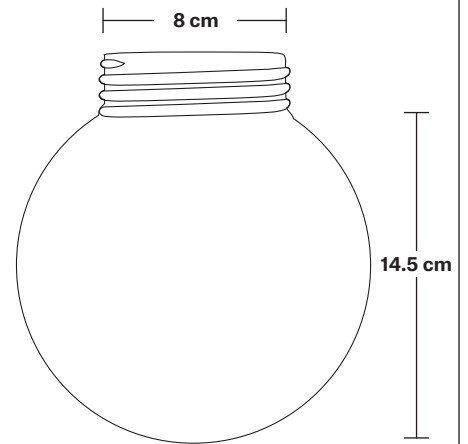

Swan Neck Outdoor & Bathroom Dome Wall Light - 8 Inch

Product Code: SN-IP65-WLH-GLG

H: 21 cm x W: 14 cm x D: 33 cm

SPECIFICATIONS

We meet all UK and EU lighting and safety regulations.

Our products are hand finished to ensure an authentic vintage look and therefore they may vary slightly from those shown in the images.

Bulb required: Standard screw (E27) fitting, max 40W.

Maximum weight: 1 kg

INFORMATION

Finishes: Brass, Pewter, Copper.

Ready to be installed, installation required.

Wall mount screws not included.

Holders available: Brass, Pewter, Copper.

Wall rose: Pewter.

IP rating: IP65 with glass (Tube, Globe).

DIMENSIONS

Holder Diameter: 33 cm / 12.9"

Holder Height: 21 cm / 8.2"

Wall Rose Diameter: 14 cm / 5.5"

Wall Rose Depth: 3 cm / 1.2"

INDUSTVILLE