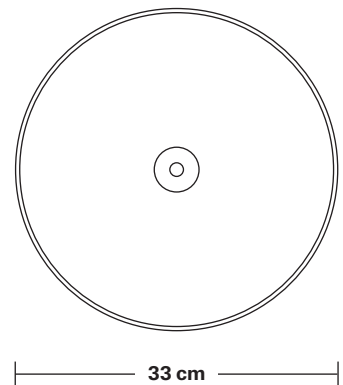

Wall mount screws not included.

Holders available: Brass, Pewter, Copper.

Wall rose: Pewter.

IP rating: IP65 with glass (Tube, Globe).

DIMENSIONS

Shade Diameter: 33 cm / 13"

Shade Height (no holder): 21 cm / 8.3"

Wall rose: Pewter.

IP rating: IP65 with glass (Tube, Globe).

DIMENSIONS

Holder Diameter: 33 cm / 12.9"

Holder Height: 21 cm / 8.2"

Wall Rose Diameter: 14 cm / 5.5"

Wall Rose Depth: 3 cm / 1.2"

INDUSTVILLE

Dome - 13 Inch - Shade Only

Product Code: D13-SO

H: 21 cm x W: 33 cm x D: 33 cm

SPECIFICATIONS

We meet all UK and EU lighting and safety regulations.

Our products are hand finished to ensure an authentic vintage look and therefore they may vary slightly from those shown in the images.