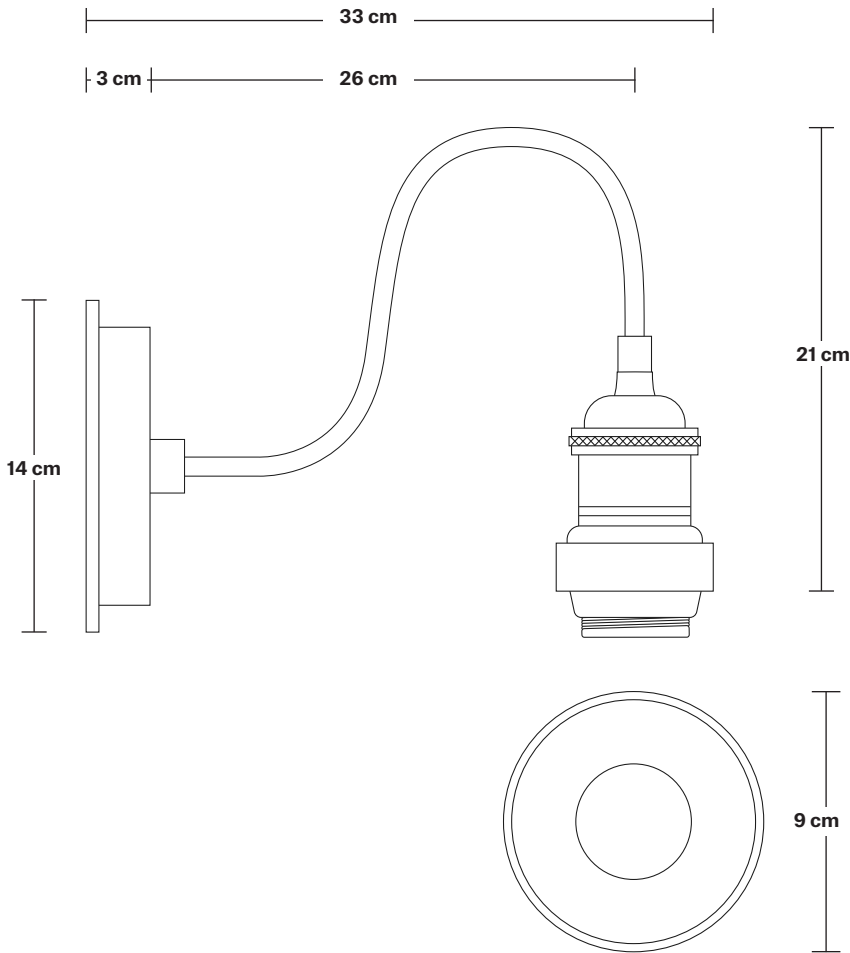

Swan Neck Outdoor & Bathroom Dome Wall Light - 8 Inch

Product Code: SN-IP65-WLH

H: 21 cm x W: 14 cm x D: 33 cm

SPECIFICATIONS

We meet all UK and EU lighting and safety regulations.

Our products are hand finished to ensure an authentic vintage look and therefore they may vary slightly from those shown in the images.

Bulb required: Standard screw (E27) fitting, max 40W.

Maximum weight: 1 kg

INFORMATION

Finishes: Brass, Pewter, Copper.

Ready to be installed, installation required.

Wall mount screws not included.

Holders available: Brass, Pewter, Copper.

Wall rose: Pewter.

IP rating: IP65 with glass (Tube, Globe).

DIMENSIONS

Holder Diameter: 33 cm / 12.9"

Holder Height: 21 cm / 8.2"

Wall Rose Diameter: 14 cm / 5.5"

Wall Rose Depth: 3 cm / 1.2"

INDUSTVILLE