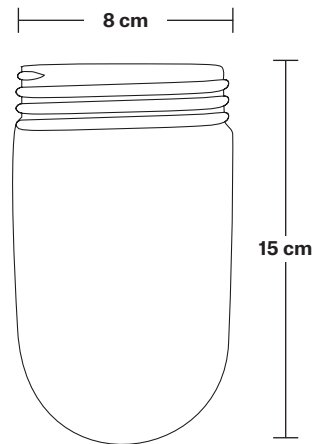

Wall mount screws not included.

Holders available: Brass, Pewter, Copper.

Wall rose: Pewter.

IP rating: IP65 with glass (Tube, Globe).

DIMENSIONS

Shade Diameter: 33 cm / 13"

Shade Height (no holder): 21 cm / 8.3"

Holder Diameter: 31.5 cm / 12.4"

Holder Height: 20 cm / 7.8"

Wall Rose Diameter: 14 cm / 5.5"

Wall Rose Depth: 3 cm / 1.2"

INDUSTVILLE

Swan Neck Outdoor & Bathroom Dome Wall Light - 8 Inch

Product Code: SN-IP65-WLH

H: 21 cm x W: 14 cm x D: 33 cm

SPECIFICATIONS

We meet all UK and EU lighting and safety regulations.

Our products are hand finished to ensure an authentic vintage look and therefore they may vary slightly from those shown in the images.

Wall rose: Pewter.

IP rating: IP65 with glass (Tube, Globe).

DIMENSIONS

Holder Diameter: 33 cm / 12.9"

Holder Height: 21 cm / 8.2"

Wall Rose Diameter: 14 cm / 5.5"

Wall Rose Depth: 3 cm / 1.2"

INDUSTVILLE