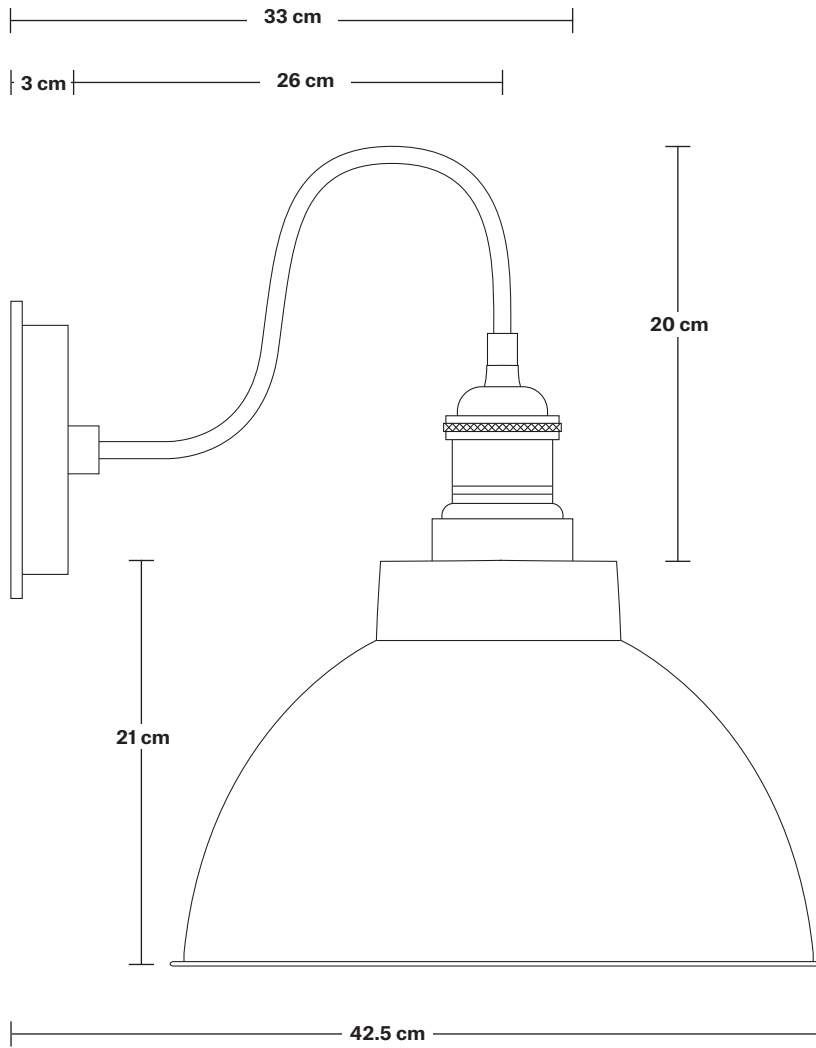

Swan Neck Outdoor & Bathroom Dome Wall Light - 13 Inch

Product Code: SN-IP65-DWL13

H: 41 cm x W: 33 cm x D: 45.5 cm

SPECIFICATIONS

We meet all UK and EU lighting and safety regulations.

Our products are hand finished to ensure an authentic vintage look and therefore they may vary slightly from those shown in the images.

Wall mount screws not included.

Holders available: Brass, Pewter, Copper.

Wall rose: Pewter.

IP rating: IP65 with glass (Tube, Globe).

DIMENSIONS

Shade Diameter: 33 cm / 13"

Shade Height (no holder): 21 cm / 8.3"

Holder Diameter: 31.5 cm / 12.4"

Holder Height: 20 cm / 7.8"

Wall Rose Diameter: 14 cm / 5.5"

Wall Rose Depth: 3 cm / 1.2"

INDUSTVILLE

Swan Neck Outdoor & Bathroom Dome Wall Light - 8 Inch

Product Code: SN-IP65-WLH

Wall rose: Pewter.

IP rating: IP65 with glass (Tube, Globe).

DIMENSIONS

Holder Diameter: 33 cm / 12.9"

Holder Height: 21 cm / 8.2"

Wall Rose Diameter: 14 cm / 5.5"

Wall Rose Depth: 3 cm / 1.2"

INDUSTVILLE