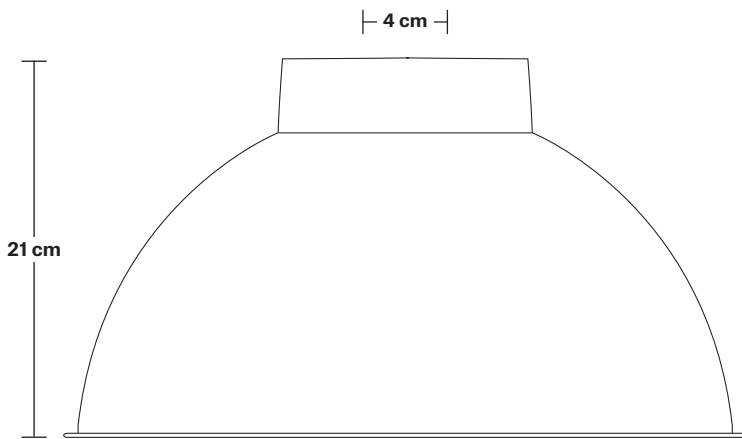

Wall mount screws not included.

Holders available: Brass, Pewter, Copper.

Wall rose: Pewter.

IP rating: IP65 with glass (Tube, Globe).

DIMENSIONS

Shade Diameter: 33 cm / 13"

Shade Height (no holder): 21 cm / 8.3"

Wall rose: Pewter.

IP rating: IP65 with glass (Tube, Globe).

DIMENSIONS

Holder Diameter: 33 cm / 12.9"

Holder Height: 21 cm / 8.2"

Wall Rose Diameter: 14 cm / 5.5"

Wall Rose Depth: 3 cm / 1.2"

INDUSTVILLE

Dome - 13 Inch - Shade Only

Product Code: D13-SO

H: 21 cm x W: 33 cm x D: 33 cm

SPECIFICATIONS

We meet all UK and EU lighting and safety regulations.

Our products are hand finished to ensure an authentic vintage look and therefore they may vary slightly from those shown in the images.