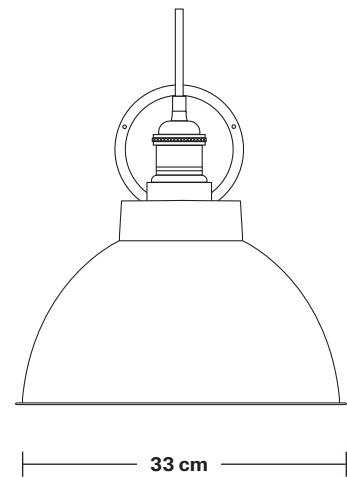

Swan Neck Outdoor & Bathroom Dome Wall Light - 13 Inch

Product Code: SN-IP65-DWL13

H: 41 cm x W: 33 cm x D: 45.5 cm

SPECIFICATIONS

We meet all UK and EU lighting and safety regulations.

Our products are hand finished to ensure an authentic vintage look and therefore they may vary slightly from those shown in the images.

Wall mount screws not included.

Holders available: Brass, Pewter, Copper.

Wall rose: Pewter.

IP rating: IP65 with glass (Tube, Globe).

DIMENSIONS

Shade Diameter: 33 cm / 13"

Shade Height (no holder): 21 cm / 8.3"

Holder Diameter: 31.5 cm / 12.4"

Holder Height: 20 cm / 7.8"

Wall Rose Diameter: 14 cm / 5.5"

Wall Rose Depth: 3 cm / 1.2"

INDUSTVILLE

Swan Neck Outdoor & Bathroom Dome Wall Light - 8 Inch

Product Code: SN-IP65-WLH

Wall rose: Pewter.

IP rating: IP65 with glass (Tube, Globe).

DIMENSIONS

Holder Diameter: 33 cm / 12.9"

Holder Height: 21 cm / 8.2"

Wall Rose Diameter: 14 cm / 5.5"

Wall Rose Depth: 3 cm / 1.2"

INDUSTVILLE