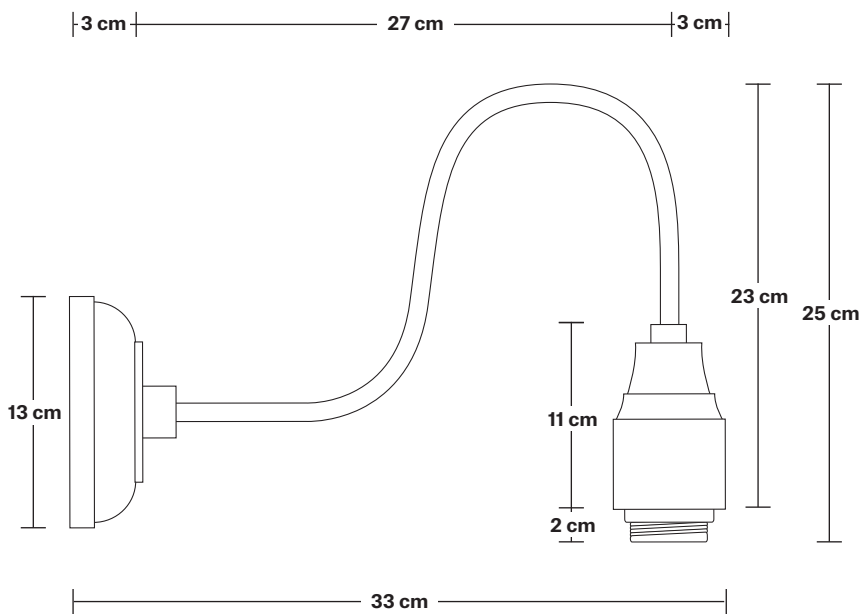

## DIMENSIONS

Shade Diameter: 18 cm / 7"

Shade Height (no holder): 13 cm / 5"

Holder Diameter: 6 cm / 2.3"

Holder Height: 25 cm / 10"

Wall Rose Diameter: 13 cm / 5.1"

Wall Rose Height: 3 cm / 1.2"

INDUSTVILLE

# Swan Neck Wall Holder

Product Code: SN-WL

H: 25 cm x W: 13 cm x D: 33 cm

## DIMENSIONS

Holder Diameter: 6 cm / 2.3"

Holder Height: 25 cm / 10"

Projection: 23 cm / 9.1"

Wall Rose Diameter: 13 cm / 5.1"

Wall Rose Depth: 3 cm / 1.2"

INDUSTVILLE

## DIMENSIONS

Shade Diameter: 18 cm / 7"

Shade Height (no holder): 13 cm / 5.3"