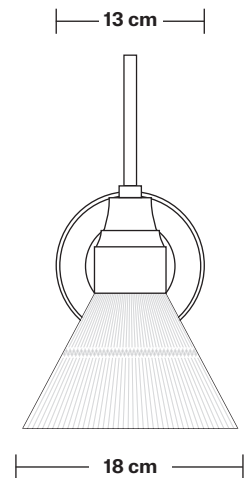

# Swan Neck Glass Funnel Wall Light - 7 Inch

Product Code: SN-GLFWL7

H: 38 cm x W: 18 cm x D: 39 cm

## DIMENSIONS

Shade Diameter: 18 cm / 7"

Shade Height (no holder): 13 cm / 5"

Holder Diameter: 6 cm / 2.3"

Holder Height: 25 cm / 10"

Wall Rose Diameter: 13 cm / 5.1"

Wall Rose Height: 3 cm / 1.2"

INDUSTVILLE

## DIMENSIONS

Holder Diameter: 6 cm / 2.3"

Holder Height: 25 cm / 10"

Projection: 23 cm / 9.1"

Wall Rose Diameter: 13 cm / 5.1"

Wall Rose Depth: 3 cm / 1.2"

INDUSTVILLE

## DIMENSIONS

Shade Diameter: 18 cm / 7"

Shade Height (no holder): 13 cm / 5.3"