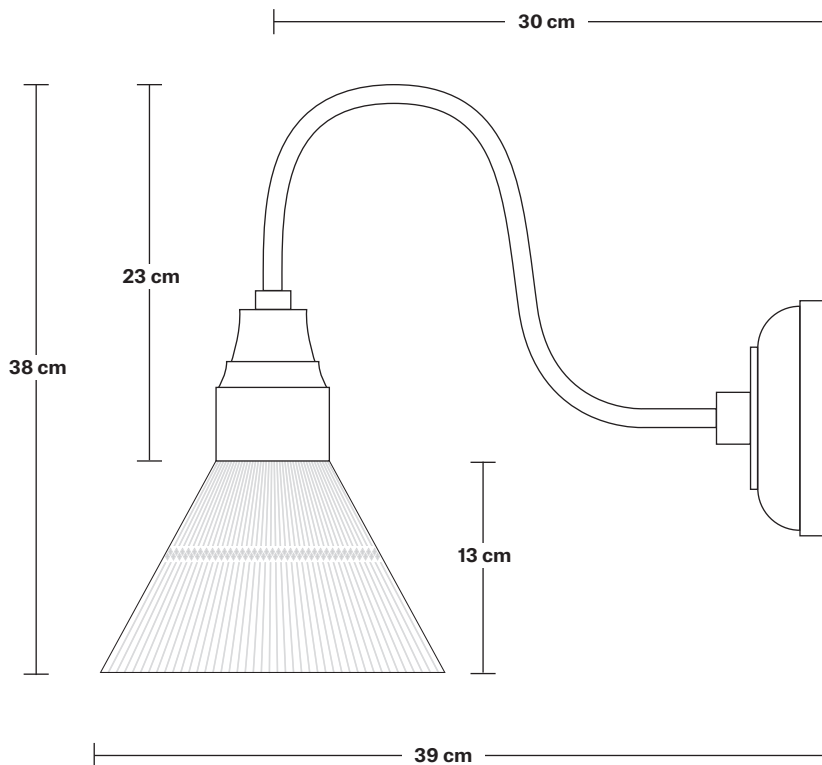

# Swan Neck Glass Funnel Wall Light - 7 Inch

Product Code: SN-GLFWL7

H: 38 cm x W: 18 cm x D: 39 cm

## DIMENSIONS

Shade Diameter: 18 cm / 7"

Shade Height (no holder): 13 cm / 5"

Holder Diameter: 6 cm / 2.3"

Holder Height: 25 cm / 10"

Wall Rose Diameter: 13 cm / 5.1"

Wall Rose Height: 3 cm / 1.2"

INDUSTVILLE

## DIMENSIONS

Holder Diameter: 6 cm / 2.3"

Holder Height: 25 cm / 10"

Projection: 23 cm / 9.1"

Wall Rose Diameter: 13 cm / 5.1"

Wall Rose Depth: 3 cm / 1.2"

INDUSTVILLE

## DIMENSIONS

Shade Diameter: 18 cm / 7"

Shade Height (no holder): 13 cm / 5.3"