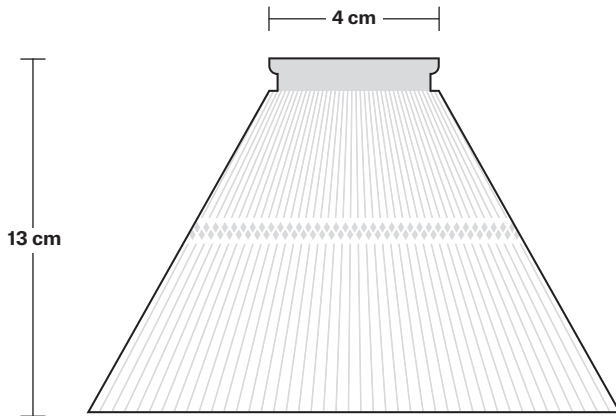

## DIMENSIONS

Shade Diameter: 18 cm / 7"

Shade Height (no holder): 13 cm / 5"

Holder Diameter: 6 cm / 2.3"

Holder Height: 25 cm / 10"

Wall Rose Diameter: 13 cm / 5.1"

Wall Rose Height: 3 cm / 1.2"

INDUSTVILLE

## DIMENSIONS

Holder Diameter: 6 cm / 2.3"

Holder Height: 25 cm / 10"

Projection: 23 cm / 9.1"

Wall Rose Diameter: 13 cm / 5.1"

Wall Rose Depth: 3 cm / 1.2"

INDUSTVILLE

# Glass Funnel - 7 Inch - Shade Only

Product Code: GLF7-SO

H: 13 cm x W: 18 cm x D: 18 cm

18 cm

## DIMENSIONS

Shade Diameter: 18 cm / 7"

Shade Height (no holder): 13 cm / 5.3"