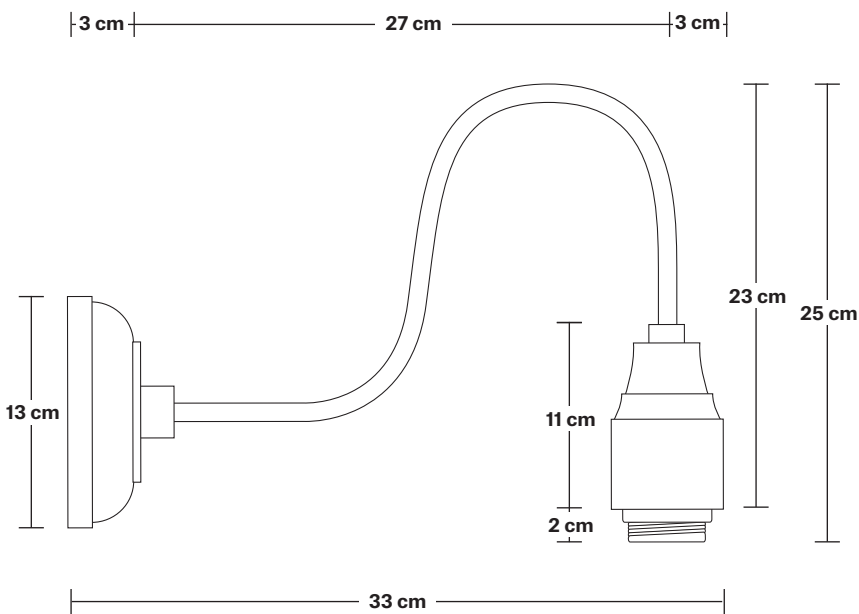

Swan Neck Glass Funnel Wall Light - 7 Inch

Product Code: SN-GLFWL7

H: 38 cm x W: 18 cm x D: 39 cm

SPECIFICATIONS

We meet all UK and EU lighting and safety regulations.

Our products are hand finished to ensure an authentic vintage look and therefore they may vary slightly from those shown in the images.

Holders available: Brass, Pewter.

Wall rose: Brass, Pewter.

DIMENSIONS

Shade Diameter: 18 cm / 7"

Shade Height (no holder): 13 cm / 5"

Holder Diameter: 6 cm / 2.3"

Holder Height: 25 cm / 10"

Wall Rose Diameter: 13 cm / 5.1"

Wall Rose Height: 3 cm / 1.2"

INDUSTVILLE

Swan Neck Wall Holder

Product Code: SN-WL

H: 25 cm x W: 13 cm x D: 33 cm

SPECIFICATIONS

We meet all UK and EU lighting and safety regulations.

Our products are hand finished to ensure an authentic vintage look and therefore they may vary slightly from those shown in the images.

DIMENSIONS

Holder Diameter: 6 cm / 2.3"

Holder Height: 25 cm / 10"

Projection: 23 cm / 9.1"

Wall Rose Diameter: 13 cm / 5.1"

Wall Rose Depth: 3 cm / 1.2"

INDUSTVILLE

Glass Funnel - 7 Inch - Shade Only