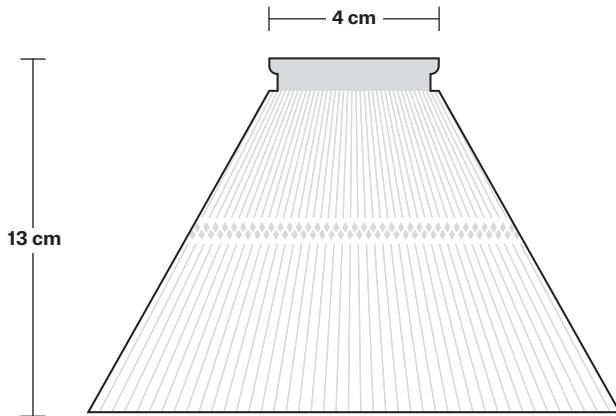

Glass Funnel - 7 Inch - Shade Only

Product Code: GLF7-SO

H: 13 cm x W: 18 cm x D: 18 cm

18 cm

SPECIFICATIONS

We meet all UK and EU lighting and safety regulations.

Our products are hand finished to ensure an authentic vintage look and therefore they may vary slightly from those shown in the images.

Shade weight: 0.6 kg

INFORMATION

Finishes: Glass.

DIMENSIONS

Shade Diameter: 18 cm / 7"

Shade Height (no holder): 13 cm / 5.3"