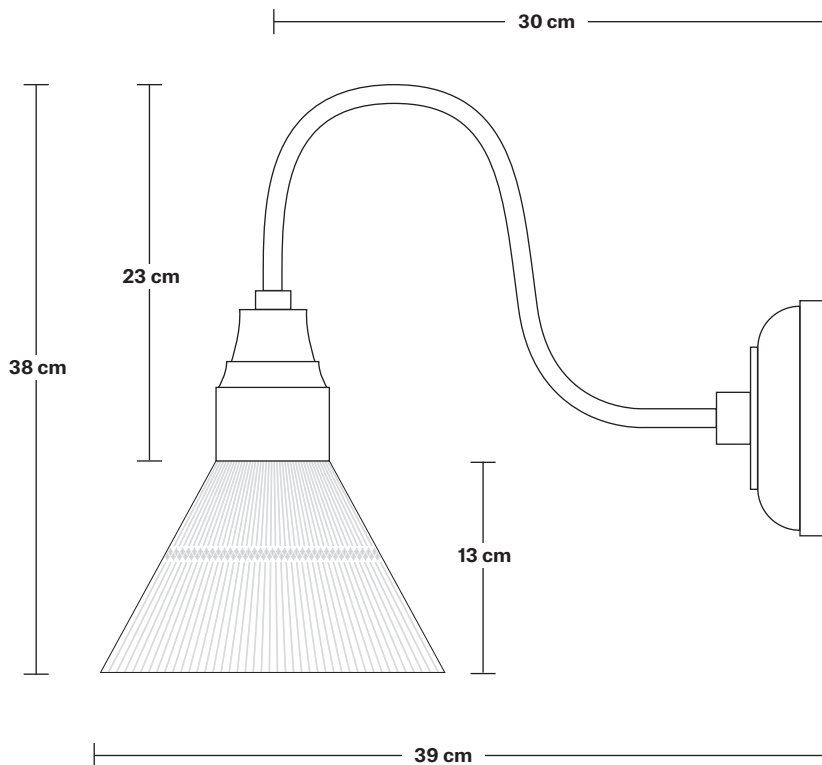

Swan Neck Glass Funnel Wall Light - 7 Inch

Product Code: SN-GLFWL7

H: 38 cm x W: 18 cm x D: 39 cm

SPECIFICATIONS

We meet all UK and EU lighting and safety regulations.

Our products are hand finished to ensure an authentic vintage look and therefore they may vary slightly from those shown in the images.

Holders available: Brass, Pewter.

Wall rose: Brass, Pewter.

DIMENSIONS

Shade Diameter: 18 cm / 7"

Shade Height (no holder): 13 cm / 5"

Holder Diameter: 6 cm / 2.3"

Holder Height: 25 cm / 10"

Wall Rose Diameter: 13 cm / 5.1"

Wall Rose Height: 3 cm / 1.2"

INDUSTVILLE

Swan Neck Wall Holder

Product Code: SN-WL

H: 25 cm x W: 13 cm x D: 33 cm

SPECIFICATIONS

We meet all UK and EU lighting and safety regulations.

Our products are hand finished to ensure an authentic vintage look and therefore they may vary slightly from those shown in the images.

DIMENSIONS

Holder Diameter: 6 cm / 2.3"

Holder Height: 25 cm / 10"

Projection: 23 cm / 9.1"

Wall Rose Diameter: 13 cm / 5.1"

Wall Rose Depth: 3 cm / 1.2"

INDUSTVILLE

Glass Funnel - 7 Inch - Shade Only