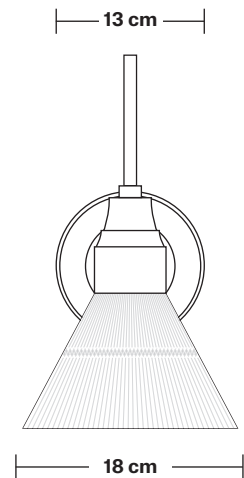

Swan Neck Glass Funnel Wall Light - 7 Inch

Product Code: SN-GLFWL7

H: 38 cm x W: 18 cm x D: 39 cm

SPECIFICATIONS

We meet all UK and EU lighting and safety regulations.

Our products are hand finished to ensure an authentic vintage look and therefore they may vary slightly from those shown in the images.

Holders available: Brass, Pewter.

Wall rose: Brass, Pewter.

DIMENSIONS

Shade Diameter: 18 cm / 7"

Shade Height (no holder): 13 cm / 5"

Holder Diameter: 6 cm / 2.3"

Holder Height: 25 cm / 10"

Wall Rose Diameter: 13 cm / 5.1"

Wall Rose Height: 3 cm / 1.2"

INDUSTVILLE

Swan Neck Wall Holder

Product Code: SN-WL

H: 25 cm x W: 13 cm x D: 33 cm

SPECIFICATIONS

We meet all UK and EU lighting and safety regulations.

Our products are hand finished to ensure an authentic vintage look and therefore they may vary slightly from those shown in the images.

DIMENSIONS

Holder Diameter: 6 cm / 2.3"

Holder Height: 25 cm / 10"

Projection: 23 cm / 9.1"

Wall Rose Diameter: 13 cm / 5.1"

Wall Rose Depth: 3 cm / 1.2"

INDUSTVILLE

Glass Funnel - 7 Inch - Shade Only