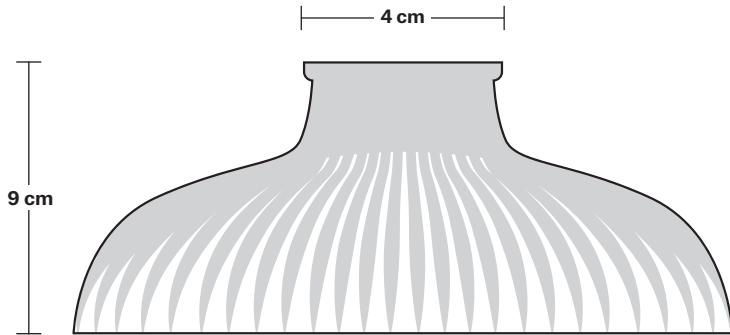

Wall Rose Height: 3 cm / 1.2"

INDUSTVILLE

Swan Neck Wall Holder

Product Code: SN-WL

H: 25 cm x W: 13 cm x D: 33 cm

SPECIFICATIONS

We meet all UK and EU lighting and safety regulations.

Our products are hand finished to ensure an authentic vintage look and therefore they may vary slightly from those shown in the images.

DIMENSIONS

Holder Diameter: 6 cm / 2.3"

Holder Height: 25 cm / 10"

Projection: 23 cm / 9.1"

Wall Rose Diameter: 13 cm / 5.1"

Wall Rose Depth: 3 cm / 1.2"

INDUSTVILLE

Glass Dome - 8 Inch - Shade Only

Product Code: GLD8-SO

H: 9 cm x W: 20 cm x D: 20 cm

20 cm

SPECIFICATIONS

We meet all UK and EU lighting and safety regulations.

Our products are hand finished to ensure an authentic vintage look and therefore they may vary slightly from those shown in the images.

Shade weight: 0.8 kg

INFORMATION

Finishes: Glass.

DIMENSIONS

Shade Diameter: 20 cm / 8"

Shade Height (no holder): 9 cm / 3.5"

Swan Neck Glass Dome Wall Light - 8 Inch - Pewter

Shade Only