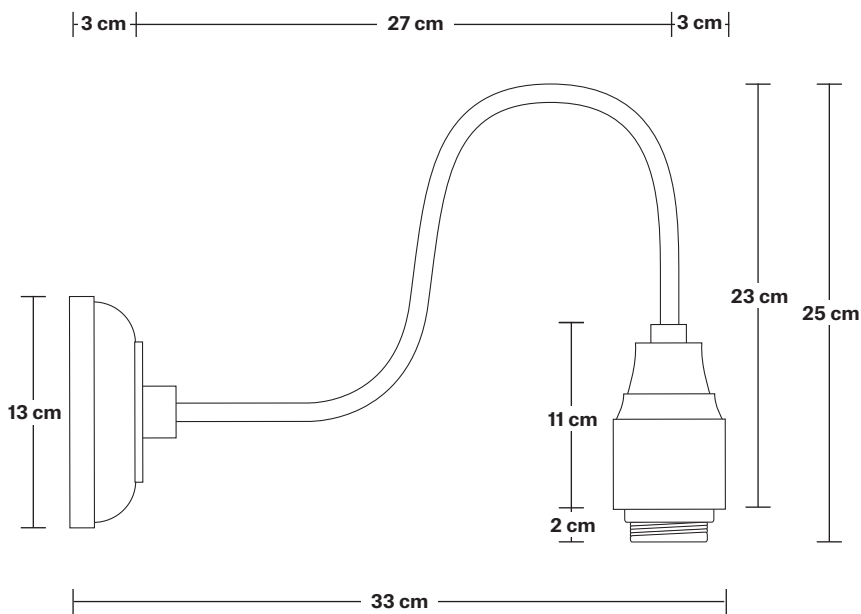

Swan Neck Glass Dome Wall Light - 8 inch

Product Code: SN-GLDWL8

H: 32 cm x W: 20 cm x D: 40 cm

SPECIFICATIONS

We meet all UK and EU lighting and safety regulations.

Our products are hand finished to ensure an authentic vintage look and therefore they may vary slightly from those shown in the images.

Holders available: Brass, Pewter.

Wall rose: Brass, Pewter.

DIMENSIONS

Shade Diameter: 20 cm / 7.8"

Shade Height (no holder): 9 cm / 3.5"

Holder Diameter: 6 cm / 2.3"

Holder Height: 25 cm / 10"

Wall Rose Diameter: 13 cm / 5.1"

Wall Rose Height: 3 cm / 1.2"

INDUSTVILLE

Swan Neck Wall Holder

Product Code: SN-WL

H: 25 cm x W: 13 cm x D: 33 cm

SPECIFICATIONS

We meet all UK and EU lighting and safety regulations.

Our products are hand finished to ensure an authentic vintage look and therefore they may vary slightly from those shown in the images.

DIMENSIONS

Holder Diameter: 6 cm / 2.3"

Holder Height: 25 cm / 10"

Projection: 23 cm / 9.1"

Wall Rose Diameter: 13 cm / 5.1"

Wall Rose Depth: 3 cm / 1.2"

INDUSTVILLE

Glass Dome - 8 Inch - Shade Only