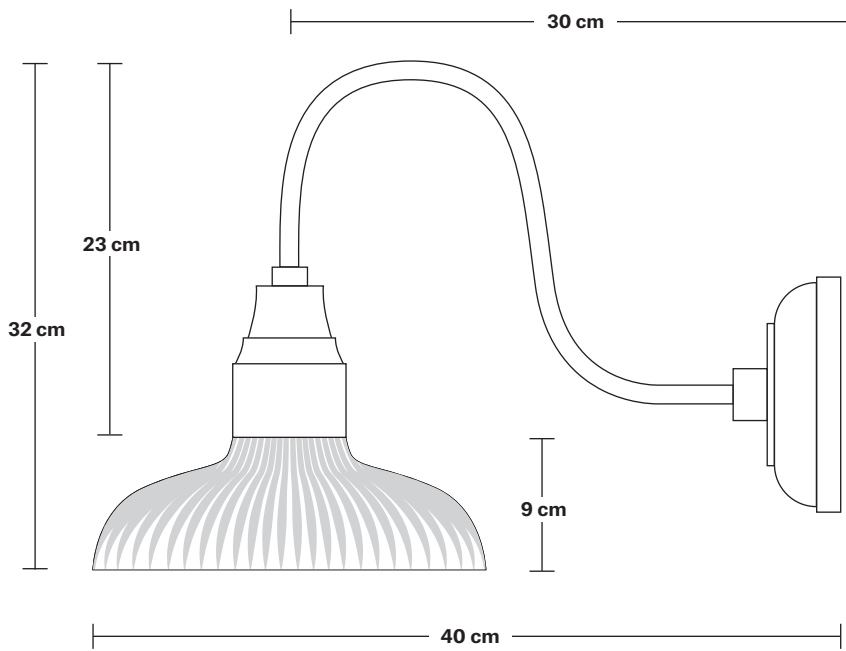

Swan Neck Glass Dome Wall Light - 8 inch

Product Code: SN-GLDWL8

H: 32 cm x W: 20 cm x D: 40 cm

SPECIFICATIONS

We meet all UK and EU lighting and safety regulations.

Our products are hand finished to ensure an authentic vintage look and therefore they may vary slightly from those shown in the images.

Holders available: Brass, Pewter.

Wall rose: Brass, Pewter.

DIMENSIONS

Shade Diameter: 20 cm / 7.8"

Shade Height (no holder): 9 cm / 3.5"

Holder Diameter: 6 cm / 2.3"

Holder Height: 25 cm / 10"

Wall Rose Diameter: 13 cm / 5.1"

Wall Rose Height: 3 cm / 1.2"

INDUSTVILLE

Swan Neck Wall Holder

Product Code: SN-WL

H: 25 cm x W: 13 cm x D: 33 cm

SPECIFICATIONS

We meet all UK and EU lighting and safety regulations.

Our products are hand finished to ensure an authentic vintage look and therefore they may vary slightly from those shown in the images.

DIMENSIONS

Holder Diameter: 6 cm / 2.3"

Holder Height: 25 cm / 10"

Projection: 23 cm / 9.1"

Wall Rose Diameter: 13 cm / 5.1"

Wall Rose Depth: 3 cm / 1.2"

INDUSTVILLE

Glass Dome - 8 Inch - Shade Only