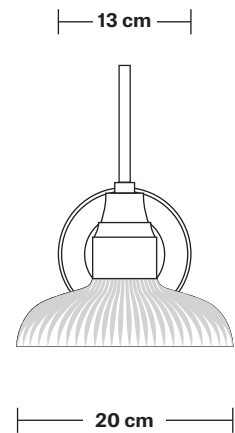

Swan Neck Glass Dome Wall Light - 8 inch

Product Code: SN-GLDWL8

H: 32 cm x W: 20 cm x D: 40 cm

SPECIFICATIONS

We meet all UK and EU lighting and safety regulations.

Our products are hand finished to ensure an authentic vintage look and therefore they may vary slightly from those shown in the images.

Holders available: Brass, Pewter.

Wall rose: Brass, Pewter.

DIMENSIONS

Shade Diameter: 20 cm / 7.8"

Shade Height (no holder): 9 cm / 3.5"

Holder Diameter: 6 cm / 2.3"

Holder Height: 25 cm / 10"

Wall Rose Diameter: 13 cm / 5.1"

Wall Rose Height: 3 cm / 1.2"

INDUSTVILLE

Swan Neck Wall Holder

Product Code: SN-WL

H: 25 cm x W: 13 cm x D: 33 cm

SPECIFICATIONS

We meet all UK and EU lighting and safety regulations.

Our products are hand finished to ensure an authentic vintage look and therefore they may vary slightly from those shown in the images.

DIMENSIONS

Holder Diameter: 6 cm / 2.3"

Holder Height: 25 cm / 10"

Projection: 23 cm / 9.1"

Wall Rose Diameter: 13 cm / 5.1"

Wall Rose Depth: 3 cm / 1.2"

INDUSTVILLE

Glass Dome - 8 Inch - Shade Only