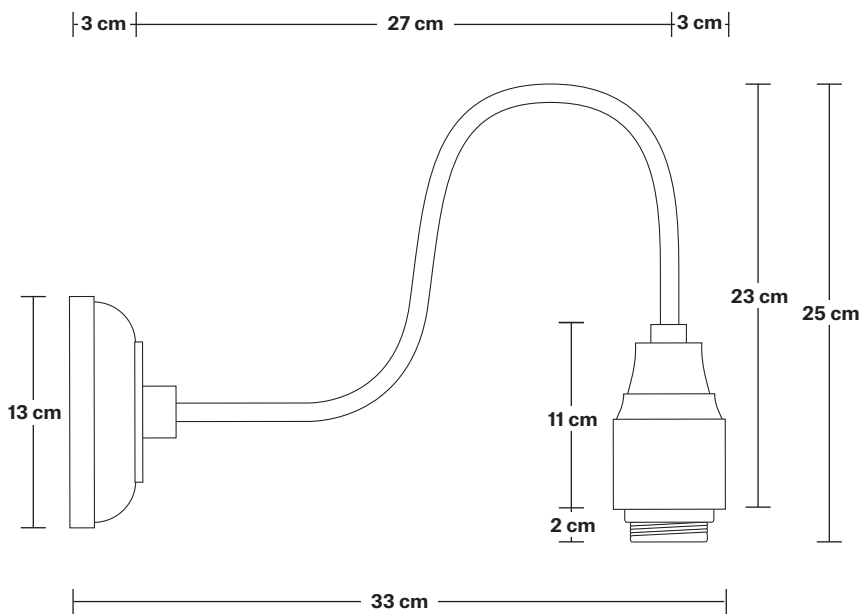

Swan Neck Dome Wall Light - 8 Inch

Product Code: SN-DWL8

H: 33 cm x W: 20 cm x D: 40 cm

SPECIFICATIONS

We meet all UK and EU lighting and safety regulations.

Our products are hand finished to ensure an authentic vintage look and therefore they may vary slightly from those shown in the images.

Wall mount screws not included.

Holders available: Brass and Pewter.

DIMENSIONS

Shade Diameter: 20 cm / 8"

Shade Height (no holder): 10 cm / 4"

Holder Diameter: 6 cm / 2.3"

Holder Height: 25 cm / 10"

Wall Rose Diameter: 13 cm / 5.1"

Wall Rose Height: 3 cm / 1.2"

INDUSTVILLE

Swan Neck Wall Holder

Product Code: SN-WL

H: 25 cm x W: 13 cm x D: 33 cm

SPECIFICATIONS

We meet all UK and EU lighting and safety regulations.

Our products are hand finished to ensure an authentic vintage look and therefore they may vary slightly from those shown in the images.

DIMENSIONS

Holder Diameter: 6 cm / 2.3"

Holder Height: 25 cm / 10"

Projection: 23 cm / 9.1"

Ceiling Rose Diameter: 13 cm / 5.1"

Ceiling Rose Depth: 3 cm / 1.2"

INDUSTVILLE

Dome - 8 Inch - Shade Only