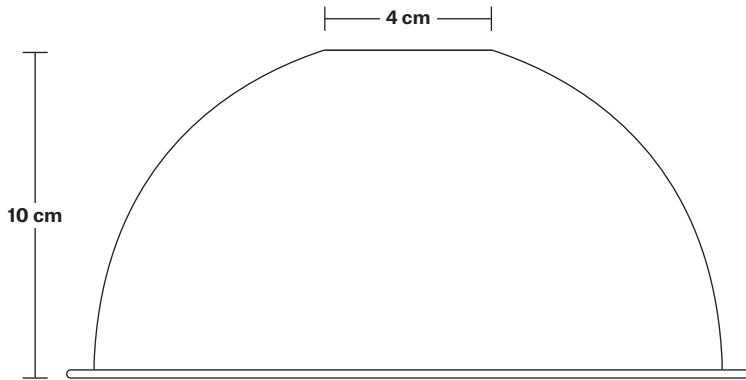

Dome - 8 Inch - Shade Only

Product Code: D8-SO

H: 10 cm x W: 20 cm x D: 20 cm

SPECIFICATIONS

We meet all UK and EU lighting and safety regulations.

Our products are hand finished to ensure an authentic vintage look and therefore they may vary slightly from those shown in the images.

Bulb required: Standard screw (E27) fitting, max 40W.

Shade weight: 0.4 kg

INFORMATION

Finishes: Brass, Pewter, Copper, Copper & Pewter, Brass & Pewter.

Ready to be installed, installation required.

Wall mount screws not included.

DIMENSIONS

Shade Diameter: 20 cm / 8"

Shade Height: 10 cm / 4"