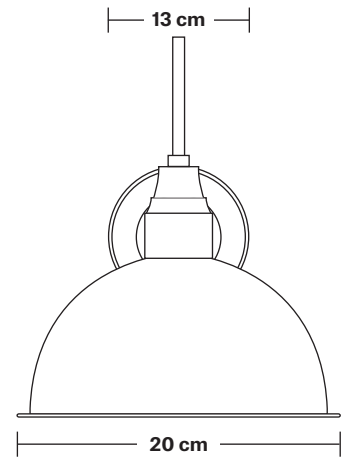

Swan Neck Dome Wall Light - 8 Inch

Product Code: SN-DWL8

H: 33 cm x W: 20 cm x D: 40 cm

SPECIFICATIONS

We meet all UK and EU lighting and safety regulations.

Our products are hand finished to ensure an authentic vintage look and therefore they may vary slightly from those shown in the images.

Wall mount screws not included.

Holders available: Brass and Pewter.

DIMENSIONS

Shade Diameter: 20 cm / 8"

Shade Height (no holder): 10 cm / 4"

Holder Diameter: 6 cm / 2.3"

Holder Height: 25 cm / 10"

Wall Rose Diameter: 13 cm / 5.1"

Wall Rose Height: 3 cm / 1.2"

INDUSTVILLE

Swan Neck Wall Holder

Product Code: SN-WL

H: 25 cm x W: 13 cm x D: 33 cm

SPECIFICATIONS

We meet all UK and EU lighting and safety regulations.

Our products are hand finished to ensure an authentic vintage look and therefore they may vary slightly from those shown in the images.

DIMENSIONS

Holder Diameter: 6 cm / 2.3"

Holder Height: 25 cm / 10"

Projection: 23 cm / 9.1"

Ceiling Rose Diameter: 13 cm / 5.1"

Ceiling Rose Depth: 3 cm / 1.2"

INDUSTVILLE

Dome - 8 Inch - Shade Only