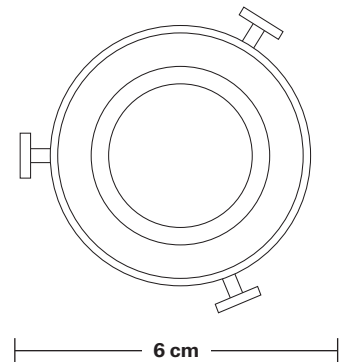

Swan Neck Dome Wall Light - 8 Inch

Product Code: SN-DWL8

H: 33 cm x W: 20 cm x D: 40 cm

SPECIFICATIONS

We meet all UK and EU lighting and safety regulations.

Our products are hand finished to ensure an authentic vintage look and therefore they may vary slightly from those shown in the images.

Wall mount screws not included.

Holders available: Brass and Pewter.

DIMENSIONS

Shade Diameter: 20 cm / 8"

Shade Height (no holder): 10 cm / 4"

Holder Diameter: 6 cm / 2.3"

Holder Height: 25 cm / 10"

Wall Rose Diameter: 13 cm / 5.1"

Wall Rose Height: 3 cm / 1.2"

INDUSTVILLE

Swan Neck Wall Holder

Product Code: SN-WL

H: 25 cm x W: 13 cm x D: 33 cm

SPECIFICATIONS

We meet all UK and EU lighting and safety regulations.

Our products are hand finished to ensure an authentic vintage look and therefore they may vary slightly from those shown in the images.

DIMENSIONS

Holder Diameter: 6 cm / 2.3"

Holder Height: 25 cm / 10"

Projection: 23 cm / 9.1"

Ceiling Rose Diameter: 13 cm / 5.1"

Ceiling Rose Depth: 3 cm / 1.2"

INDUSTVILLE

Dome - 8 Inch - Shade Only