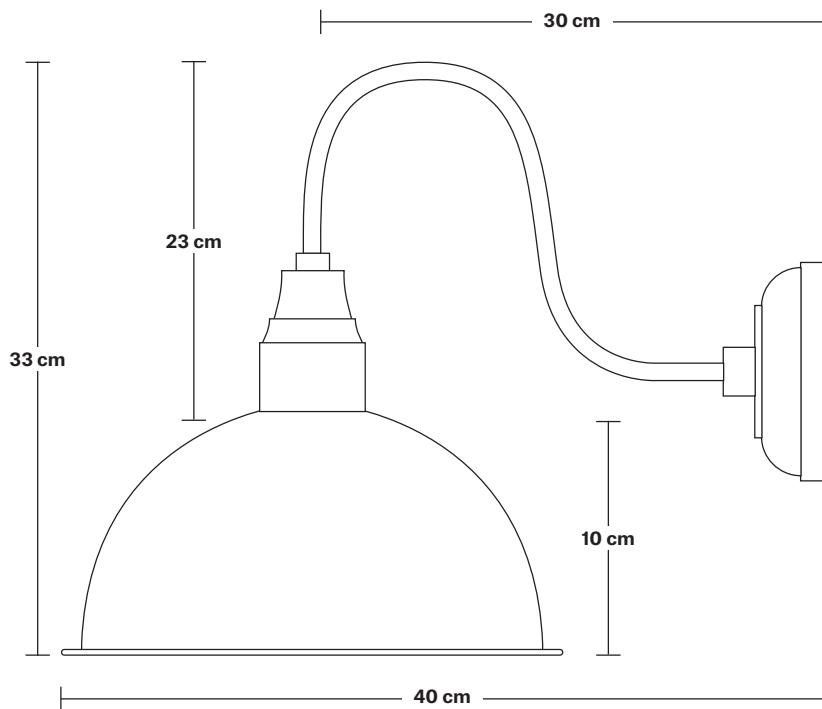

Swan Neck Dome Wall Light - 8 Inch

Product Code: SN-DWL8

H: 33 cm x W: 20 cm x D: 40 cm

SPECIFICATIONS

We meet all UK and EU lighting and safety regulations.

Our products are hand finished to ensure an authentic vintage look and therefore they may vary slightly from those shown in the images.

Wall mount screws not included.

Holders available: Brass and Pewter.

DIMENSIONS

Shade Diameter: 20 cm / 8"

Shade Height (no holder): 10 cm / 4"

Holder Diameter: 6 cm / 2.3"

Holder Height: 25 cm / 10"

Wall Rose Diameter: 13 cm / 5.1"

Wall Rose Height: 3 cm / 1.2"

INDUSTVILLE

Swan Neck Wall Holder

Product Code: SN-WL

H: 25 cm x W: 13 cm x D: 33 cm

SPECIFICATIONS

We meet all UK and EU lighting and safety regulations.

Our products are hand finished to ensure an authentic vintage look and therefore they may vary slightly from those shown in the images.

DIMENSIONS

Holder Diameter: 6 cm / 2.3"

Holder Height: 25 cm / 10"

Projection: 23 cm / 9.1"

Ceiling Rose Diameter: 13 cm / 5.1"

Ceiling Rose Depth: 3 cm / 1.2"

INDUSTVILLE

Dome - 8 Inch - Shade Only