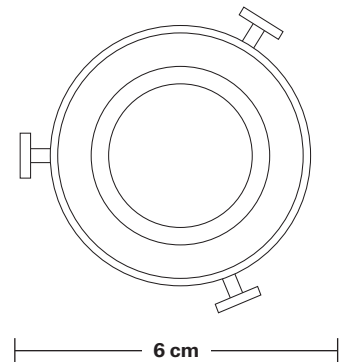

Swan Neck Dome Wall Light - 13 Inch

Product Code: SN-DWL13

H: 44 cm x W: 33 cm x D: 46.5 cm

SPECIFICATIONS

We meet all UK and EU lighting and safety regulations.

Our products are hand finished to ensure an authentic vintage look and therefore they may vary slightly from those shown in the images.

Wall mount screws not included.

Holders available: Brass and Pewter.

DIMENSIONS

Shade Diameter: 33 cm / 13"

Shade Height (no holder): 21 cm / 8.3"

Holder Diameter: 6 cm / 2.3"

Holder Height: 25 cm / 10"

Wall Rose Diameter: 13 cm / 5.1"

Wall Rose Height: 3 cm / 1.2"

INDUSTVILLE

Swan Neck Wall Holder

Product Code: SN-WL

H: 25 cm x W: 13 cm x D: 33 cm

SPECIFICATIONS

We meet all UK and EU lighting and safety regulations.

Our products are hand finished to ensure an authentic vintage look and therefore they may vary slightly from those shown in the images.

DIMENSIONS

Holder Diameter: 6 cm / 2.3"

Holder Height: 25 cm / 10"

Projection: 23 cm / 9.1"

Ceiling Rose Diameter: 13 cm / 5.1"

Ceiling Rose Depth: 3 cm / 1.2"

Dome - 13 Inch - Shade Only

Product Code: D13-SO