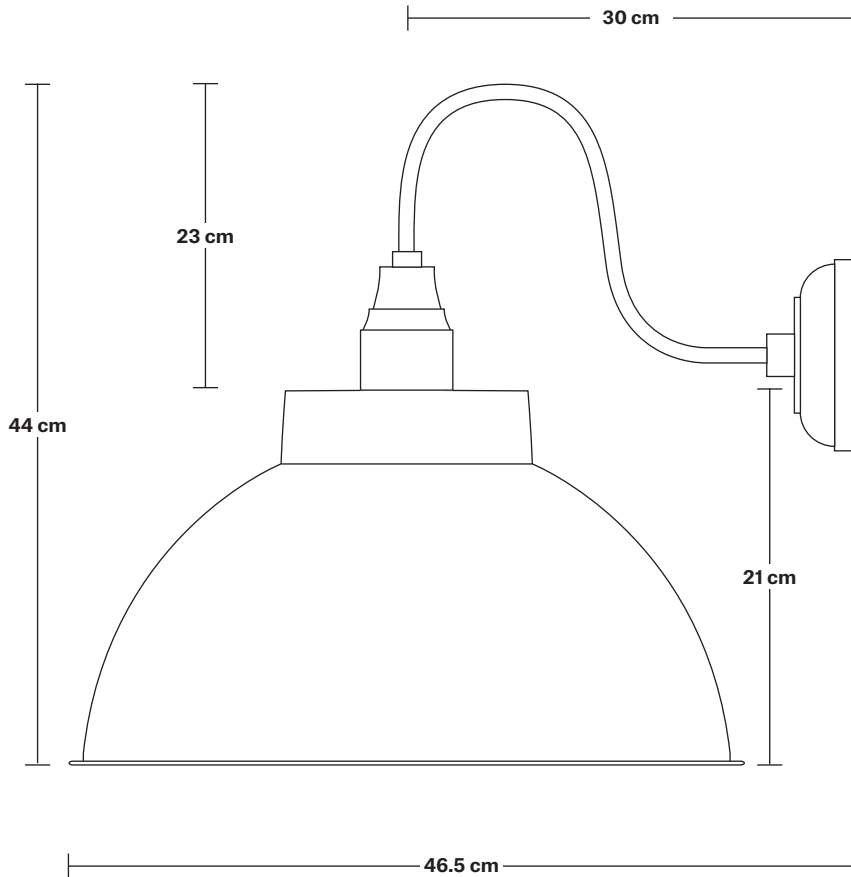

Swan Neck Dome Wall Light - 13 Inch

Product Code: SN-DWL13

H: 44 cm x W: 33 cm x D: 46.5 cm

SPECIFICATIONS

We meet all UK and EU lighting and safety regulations.

Our products are hand finished to ensure an authentic vintage look and therefore they may vary slightly from those shown in the images.

Wall mount screws not included.

Holders available: Brass and Pewter.

DIMENSIONS

Shade Diameter: 33 cm / 13"

Shade Height (no holder): 21 cm / 8.3"

Holder Diameter: 6 cm / 2.3"

Holder Height: 25 cm / 10"

Wall Rose Diameter: 13 cm / 5.1"

Wall Rose Height: 3 cm / 1.2"

INDUSTVILLE

Swan Neck Wall Holder

Product Code: SN-WL

H: 25 cm x W: 13 cm x D: 33 cm

SPECIFICATIONS

We meet all UK and EU lighting and safety regulations.

Our products are hand finished to ensure an authentic vintage look and therefore they may vary slightly from those shown in the images.

DIMENSIONS

Holder Diameter: 6 cm / 2.3"

Holder Height: 25 cm / 10"

Projection: 23 cm / 9.1"

Ceiling Rose Diameter: 13 cm / 5.1"

Ceiling Rose Depth: 3 cm / 1.2"

Dome - 13 Inch - Shade Only

Product Code: D13-SO