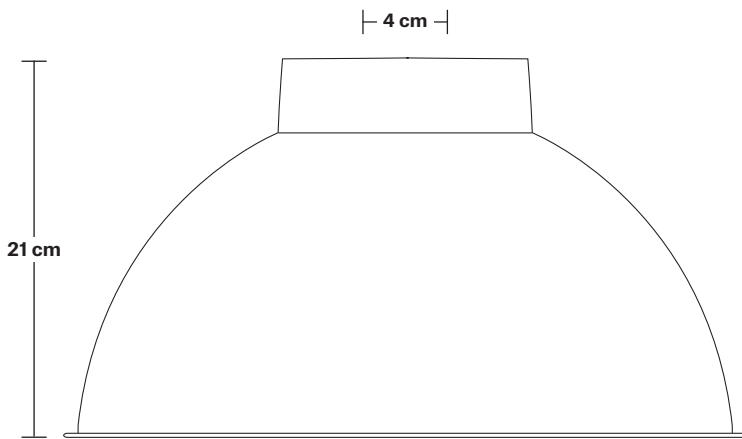

Wall mount screws not included.

Holders available: Brass and Pewter.

DIMENSIONS

Shade Diameter: 33 cm / 13"

Shade Height (no holder): 21 cm / 8.3"

Holder Diameter: 6 cm / 2.3"

Holder Height: 25 cm / 10"

Wall Rose Diameter: 13 cm / 5.1"

Wall Rose Height: 3 cm / 1.2"

INDUSTVILLE

Swan Neck Wall Holder

Product Code: SN-WL

H: 25 cm x W: 13 cm x D: 33 cm

SPECIFICATIONS

We meet all UK and EU lighting and safety regulations.

Our products are hand finished to ensure an authentic vintage look and therefore they may vary slightly from those shown in the images.

DIMENSIONS

Holder Diameter: 6 cm / 2.3"

Holder Height: 25 cm / 10"

Projection: 23 cm / 9.1"

Ceiling Rose Diameter: 13 cm / 5.1"

Ceiling Rose Depth: 3 cm / 1.2"

Dome - 13 Inch - Shade Only

Product Code: D13-SO

H: 21 cm x W: 33 cm x D: 33 cm

SPECIFICATIONS

We meet all UK and EU lighting and safety regulations.

Our products are hand finished to ensure an authentic vintage look and therefore they may vary slightly from those shown in the images.