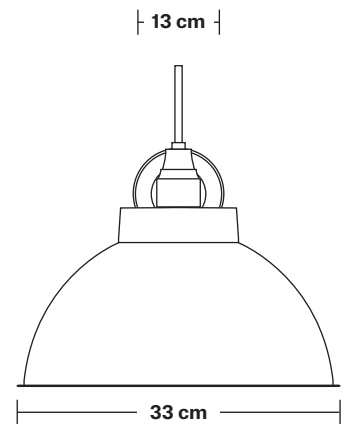

Swan Neck Dome Wall Light - 13 Inch

Product Code: SN-DWL13

H: 44 cm x W: 33 cm x D: 46.5 cm

SPECIFICATIONS

We meet all UK and EU lighting and safety regulations.

Our products are hand finished to ensure an authentic vintage look and therefore they may vary slightly from those shown in the images.

Wall mount screws not included.

Holders available: Brass and Pewter.

DIMENSIONS

Shade Diameter: 33 cm / 13"

Shade Height (no holder): 21 cm / 8.3"

Holder Diameter: 6 cm / 2.3"

Holder Height: 25 cm / 10"

Wall Rose Diameter: 13 cm / 5.1"

Wall Rose Height: 3 cm / 1.2"

INDUSTVILLE

Swan Neck Wall Holder

Product Code: SN-WL

H: 25 cm x W: 13 cm x D: 33 cm

SPECIFICATIONS

We meet all UK and EU lighting and safety regulations.

Our products are hand finished to ensure an authentic vintage look and therefore they may vary slightly from those shown in the images.

DIMENSIONS

Holder Diameter: 6 cm / 2.3"

Holder Height: 25 cm / 10"

Projection: 23 cm / 9.1"

Ceiling Rose Diameter: 13 cm / 5.1"

Ceiling Rose Depth: 3 cm / 1.2"

Dome - 13 Inch - Shade Only

Product Code: D13-SO