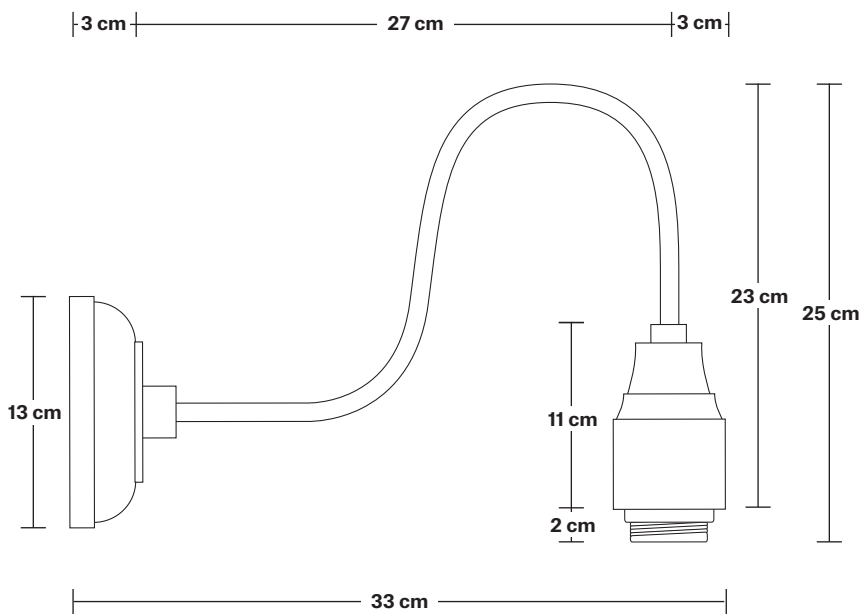

Swan Neck Dome Wall Light - 13 Inch

Product Code: SN-DWL13

H: 44 cm x W: 33 cm x D: 46.5 cm

SPECIFICATIONS

We meet all UK and EU lighting and safety regulations.

Our products are hand finished to ensure an authentic vintage look and therefore they may vary slightly from those shown in the images.

Wall mount screws not included.

Holders available: Brass and Pewter.

DIMENSIONS

Shade Diameter: 33 cm / 13"

Shade Height (no holder): 21 cm / 8.3"

Holder Diameter: 6 cm / 2.3"

Holder Height: 25 cm / 10"

Wall Rose Diameter: 13 cm / 5.1"

Wall Rose Height: 3 cm / 1.2"

INDUSTVILLE

Swan Neck Wall Holder

Product Code: SN-WL

H: 25 cm x W: 13 cm x D: 33 cm

SPECIFICATIONS

We meet all UK and EU lighting and safety regulations.

Our products are hand finished to ensure an authentic vintage look and therefore they may vary slightly from those shown in the images.

DIMENSIONS

Holder Diameter: 6 cm / 2.3"

Holder Height: 25 cm / 10"

Projection: 23 cm / 9.1"

Ceiling Rose Diameter: 13 cm / 5.1"

Ceiling Rose Depth: 3 cm / 1.2"

Dome - 13 Inch - Shade Only

Product Code: D13-SO