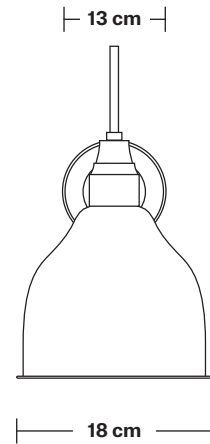

# Swan Neck Cone Wall Light - 7 Inch

Product Code: SN-CWL7

H: 38 cm x W: 18 cm x D: 39 cm

## DIMENSIONS

Shade Diameter: 18 cm / 7"

Shade Height (no holder): 15 cm / 6.1"

Holder Diameter: 6 cm / 2.3"

Holder Height: 25 cm / 10"

Wall Rose Diameter: 13 cm / 5.1"

Wall Rose Height: 3 cm / 1.2"

INDUSTVILLE

## DIMENSIONS

Holder Diameter: 6 cm / 2.3"

Holder Height: 25 cm / 10"

Projection: 23 cm / 9.1"

Ceiling Rose Diameter: 13 cm / 5.1"

Ceiling Rose Depth: 3 cm / 1.2"

## DIMENSIONS

Shade Diameter: 18 cm / 7"

Shade Height (no holder): 15 cm / 6.1"