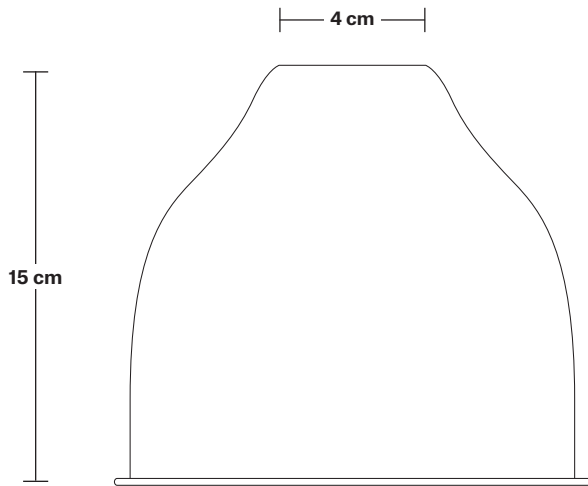

## DIMENSIONS

Shade Diameter: 18 cm / 7"

Shade Height (no holder): 15 cm / 6.1"

Holder Diameter: 6 cm / 2.3"

Holder Height: 25 cm / 10"

Wall Rose Diameter: 13 cm / 5.1"

Wall Rose Height: 3 cm / 1.2"

INDUSTVILLE

## DIMENSIONS

Holder Diameter: 6 cm / 2.3"

Holder Height: 25 cm / 10"

Projection: 23 cm / 9.1"

Ceiling Rose Diameter: 13 cm / 5.1"

Ceiling Rose Depth: 3 cm / 1.2"

# Cone Shade - 7 Inch - Shade Only

Product Code: C7-SO

H: 15 cm x W: 18 cm x D: 18 cm

18 cm

## DIMENSIONS

Shade Diameter: 18 cm / 7"

Shade Height (no holder): 15 cm / 6.1"