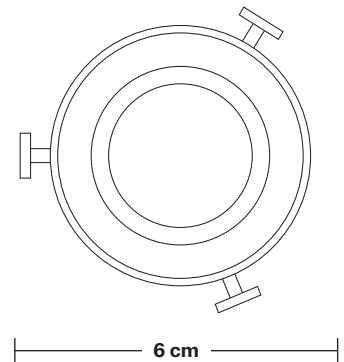

## DIMENSIONS

Shade Diameter: 18 cm / 7"

Shade Height (no holder): 15 cm / 6.1"

Holder Diameter: 6 cm / 2.3"

Holder Height: 25 cm / 10"

Wall Rose Diameter: 13 cm / 5.1"

Wall Rose Height: 3 cm / 1.2"

INDUSTVILLE

# Swan Neck Wall Holder

Product Code: SN-WL

H: 25 cm x W: 13 cm x D: 33 cm

## DIMENSIONS

Holder Diameter: 6 cm / 2.3"

Holder Height: 25 cm / 10"

Projection: 23 cm / 9.1"

Ceiling Rose Diameter: 13 cm / 5.1"

Ceiling Rose Depth: 3 cm / 1.2"

## DIMENSIONS

Shade Diameter: 18 cm / 7"

Shade Height (no holder): 15 cm / 6.1"