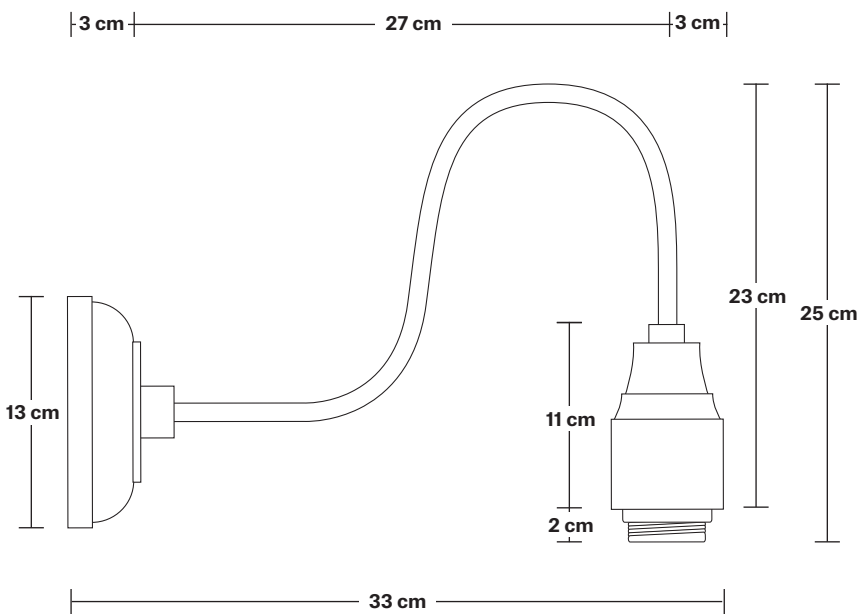

## DIMENSIONS

Shade Diameter: 18 cm / 7"

Shade Height (no holder): 15 cm / 6.1"

Holder Diameter: 6 cm / 2.3"

Holder Height: 25 cm / 10"

Wall Rose Diameter: 13 cm / 5.1"

Wall Rose Height: 3 cm / 1.2"

INDUSTVILLE

# Swan Neck Wall Holder

Product Code: SN-WL

H: 25 cm x W: 13 cm x D: 33 cm

## DIMENSIONS

Holder Diameter: 6 cm / 2.3"

Holder Height: 25 cm / 10"

Projection: 23 cm / 9.1"

Ceiling Rose Diameter: 13 cm / 5.1"

Ceiling Rose Depth: 3 cm / 1.2"

## DIMENSIONS

Shade Diameter: 18 cm / 7"

Shade Height (no holder): 15 cm / 6.1"