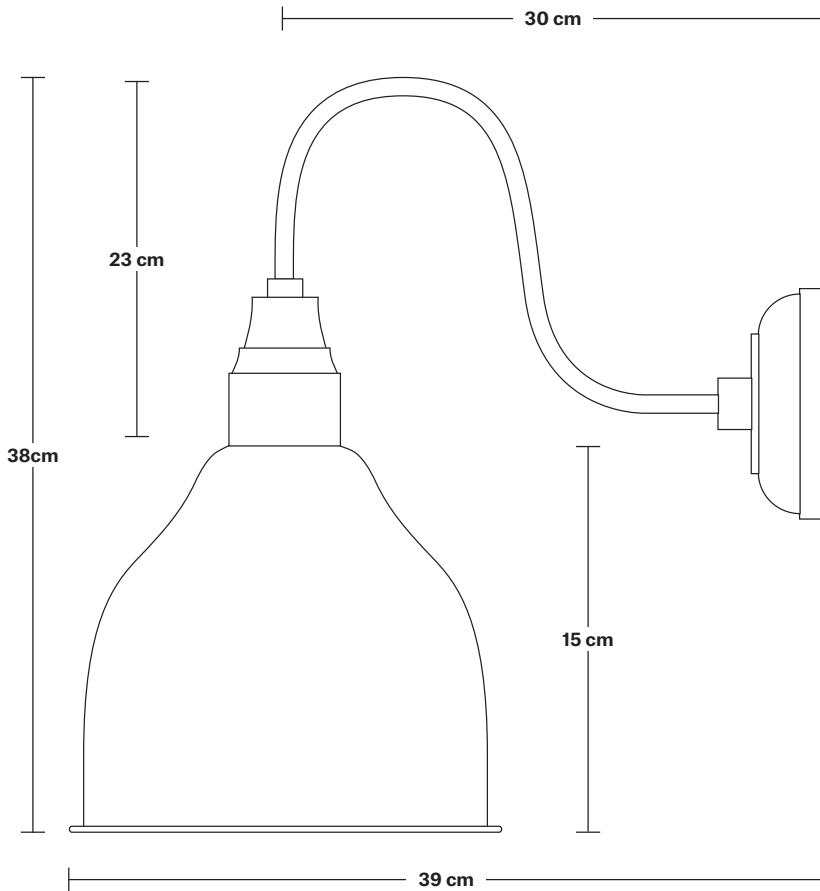

# Swan Neck Cone Wall Light - 7 Inch

Product Code: SN-CWL7

H: 38 cm x W: 18 cm x D: 39 cm

## DIMENSIONS

Shade Diameter: 18 cm / 7"

Shade Height (no holder): 15 cm / 6.1"

Holder Diameter: 6 cm / 2.3"

Holder Height: 25 cm / 10"

Wall Rose Diameter: 13 cm / 5.1"

Wall Rose Height: 3 cm / 1.2"

INDUSTVILLE

## DIMENSIONS

Holder Diameter: 6 cm / 2.3"

Holder Height: 25 cm / 10"

Projection: 23 cm / 9.1"

Ceiling Rose Diameter: 13 cm / 5.1"

Ceiling Rose Depth: 3 cm / 1.2"

## DIMENSIONS

Shade Diameter: 18 cm / 7"

Shade Height (no holder): 15 cm / 6.1"