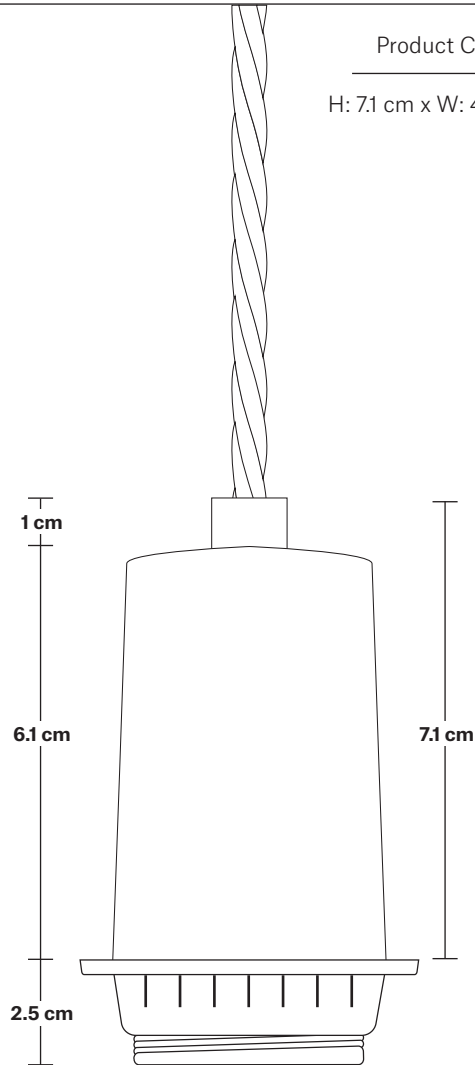

Sleek Step Pendant - 16 Inch

Product Code: SL-SP16

H: 21.5 cm x W: 41 cm x D: 41 cm

SPECIFICATIONS

We meet all UK and EU lighting and safety regulations.

Our products are hand finished to ensure an authentic vintage look and therefore they may vary slightly from those shown in the images.

Bulb required: Standard screw (E27) fitting, max 40W.

Shade weight: 1.2 kg | **Holder weight:** 0.2 kg

Maximum weight: 1.4 kg

INFORMATION

Finishes: Brass, Pewter, Copper and Light Pewter.

Ready to be installed, installation required.

Wall mount screws not included.

Holders available: Brass, Pewter and Copper.

Flex: 1m Black Twisted Fabric Flex.

Ceiling rose: Brass, Pewter and Copper.

DIMENSIONS

Shade Diameter: 41 cm / 16

Shade Height (no holder): 13 cm / 5.1

Holder Diameter: 4 cm / 1.6

Holder Height: 10 cm / 4.1

Ceiling Rose Diameter: 8 cm / 3

Ceiling Rose Height: 2 cm / 0.8

INDUSTVILLE

Sleek Edison ES E27 Bulb Holder

Product Code: SL-EBH

H: 7.1 cm x W: 4.5 cm x D: 4.5 cm