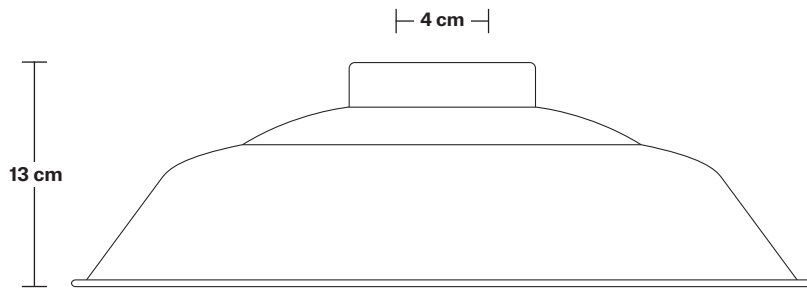

Bulb required: Standard screw (E27) fitting, max 40W.

Shade weight: 1.2 kg | **Holder weight:** 0.2 kg

Maximum weight: 1.4 kg

INFORMATION

Finishes: Brass, Pewter, Copper and Light Pewter.

Ready to be installed, installation required.

Holder Diameter: 4 cm / 1.6

Holder Height: 10 cm / 4.1

Ceiling Rose Diameter: 8 cm / 3

Ceiling Rose Height: 2 cm / 0.8

INDUSTVILLE

Sleek Edison ES E27 Bulb Holder

Product Code: SL-EBH

H: 7.1 cm x W: 4.5 cm x D: 4.5 cm

Bulb required: Standard screw (E27) fitting, max 40W.

Weight: 0.1 kg

INFORMATION

Finishes: Brass, Pewter and Copper.

Ready to be installed, installation required.

Wall mount screws not included.

DIMENSIONS

Bulb Holder Height: 9.6 cm / 3.8"

Bulb Holder Depth: 4.5 cm / 1.8"

INDUSTVILLE

Step - 16 Inch - Shade Only

Product Code: S16-SO

H: 13 cm x W: 41 cm x D: 41 cm

SPECIFICATIONS

We meet all UK and EU lighting and safety regulations.

Our products are hand finished to ensure an authentic vintage look and therefore they may vary slightly from those shown in the images.