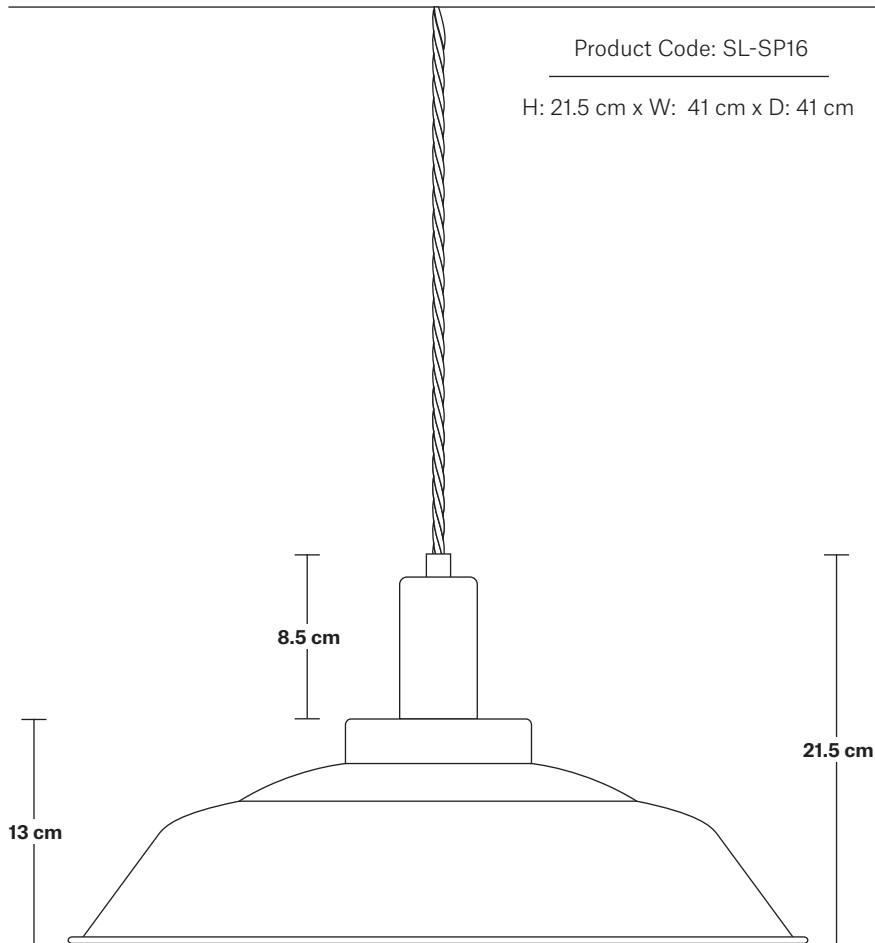

Sleek Step Pendant - 16 Inch

Product Code: SL-SP16

H: 21.5 cm x W: 41 cm x D: 41 cm

SPECIFICATIONS

We meet all UK and EU lighting and safety regulations.

Our products are hand finished to ensure an authentic vintage look and therefore they may vary slightly from those shown in the images.

Bulb required: Standard screw (E27) fitting, max 40W.

Shade weight: 1.2 kg | **Holder weight:** 0.2 kg

Maximum weight: 1.4 kg

INFORMATION

Finishes: Brass, Pewter, Copper and Light Pewter.

Ready to be installed, installation required.

Wall mount screws not included.

Holders available: Brass, Pewter and Copper.

Flex: 1m Black Twisted Fabric Flex.

Ceiling rose: Brass, Pewter and Copper.

DIMENSIONS

Shade Diameter: 41 cm / 16

Shade Height (no holder): 13 cm / 5.1

Holder Diameter: 4 cm / 1.6

Holder Height: 10 cm / 4.1

Ceiling Rose Diameter: 8 cm / 3

Ceiling Rose Height: 2 cm / 0.8

INDUSTVILLE

Sleek Edison ES E27 Bulb Holder

Product Code: SL-EBH

H: 7.1 cm x W: 4.5 cm x D: 4.5 cm