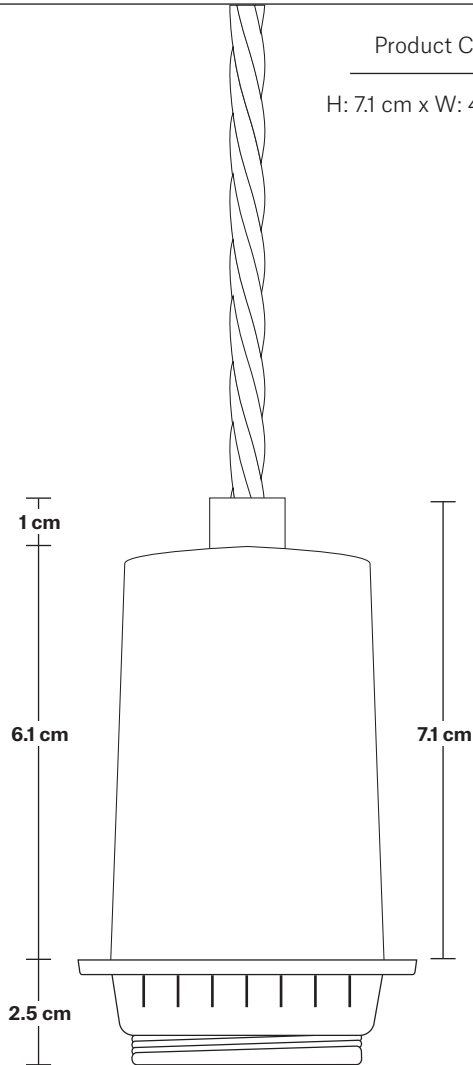

Sleek Step Pendant - 16 Inch

Product Code: SL-SP16

H: 21.5 cm x W: 41 cm x D: 41 cm

SPECIFICATIONS

We meet all UK and EU lighting and safety regulations.

Our products are hand finished to ensure an authentic vintage look and therefore they may vary slightly from those shown in the images.

Bulb required: Standard screw (E27) fitting, max 40W.

Shade weight: 1.2 kg | **Holder weight:** 0.2 kg

Maximum weight: 1.4 kg

INFORMATION

Finishes: Brass, Pewter, Copper and Light Pewter.

Ready to be installed, installation required.

Wall mount screws not included.

Holders available: Brass, Pewter and Copper.

Flex: 1m Black Twisted Fabric Flex.

Ceiling rose: Brass, Pewter and Copper.

DIMENSIONS

Shade Diameter: 41 cm / 16

Shade Height (no holder): 13 cm / 5.1

Holder Diameter: 4 cm / 1.6

Holder Height: 10 cm / 4.1

Ceiling Rose Diameter: 8 cm / 3

Ceiling Rose Height: 2 cm / 0.8

INDUSTVILLE

Sleek Edison ES E27 Bulb Holder

Product Code: SL-EBH

H: 7.1 cm x W: 4.5 cm x D: 4.5 cm