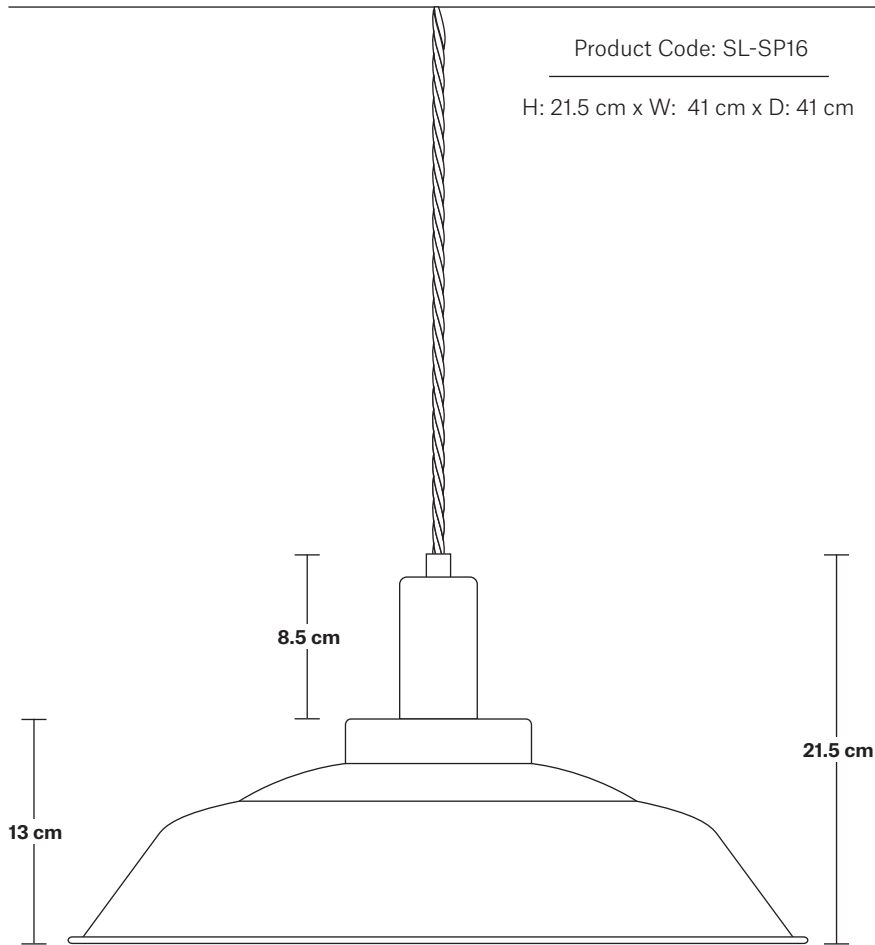

Sleek Step Pendant - 16 Inch

Product Code: SL-SP16

H: 21.5 cm x W: 41 cm x D: 41 cm

SPECIFICATIONS

We meet all UK and EU lighting and safety regulations.

Our products are hand finished to ensure an authentic vintage look and therefore they may vary slightly from those shown in the images.

Bulb required: Standard screw (E27) fitting, max 40W.

Shade weight: 1.2 kg | **Holder weight:** 0.2 kg

Maximum weight: 1.4 kg

INFORMATION

Finishes: Brass, Pewter, Copper and Light Pewter.

Ready to be installed, installation required.

Wall mount screws not included.

Holders available: Brass, Pewter and Copper.

Flex: 1m Black Twisted Fabric Flex.

Ceiling rose: Brass, Pewter and Copper.

DIMENSIONS

Shade Diameter: 41 cm / 16

Shade Height (no holder): 13 cm / 5.1

Holder Diameter: 4 cm / 1.6

Holder Height: 10 cm / 4.1

Ceiling Rose Diameter: 8 cm / 3

Ceiling Rose Height: 2 cm / 0.8

INDUSTVILLE

Sleek Edison ES E27 Bulb Holder

Product Code: SL-EBH

H: 7.1 cm x W: 4.5 cm x D: 4.5 cm