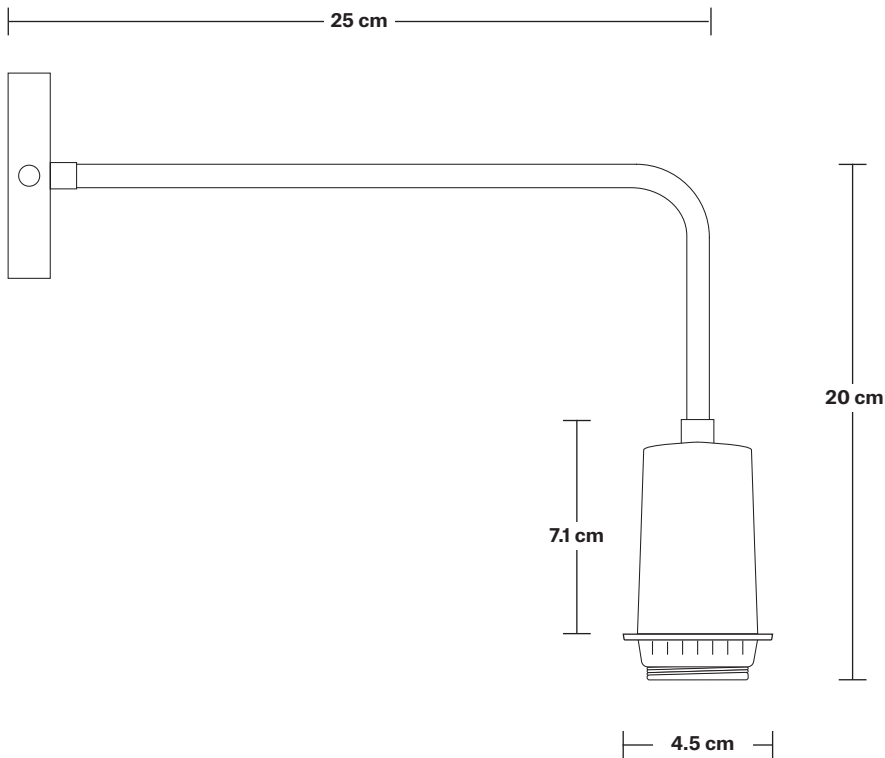

Bulb required: Standard screw (E27) fitting, max 40W.

Shade weight: 0.3 kg | **Holder weight:** 0.3 kg

Maximum weight: 0.6 kg

INFORMATION

Finishes: Brass, Pewter, Copper.

Ready to be installed, installation required.

Wall mount screws not included.

Wall rose: Copper, Brass, Pewter.

DIMENSIONS

Shade Diameter: 21 cm / 8.2"

Shade Height: 5 cm / 2"

Holder Diameter: 8 cm / 3.2"

Holder Height: 17.5 cm / 6.8"

Wall Rose Diameter: 8 cm / 3.2"

Wall Rose Height: 2 cm / 0.8"

INDUSTVILLE

Sleek Long Arm Wall Holder

Product Code: SL-LA-WL

H: 24 cm x W: 8 cm x D: 26 cm

8 cm

SPECIFICATIONS

We meet all UK and EU lighting and safety regulations.

Wall Rose Diameter: 8 cm / 3.2"

Wall Rose Height: 2 cm / 0.8"

INDUSTVILLE

Flat - 8 Inch - Shade Only

Product Code: F8-SO

H: 5 cm x W: 21 cm x D: 21 cm

SPECIFICATIONS

We meet all UK and EU lighting and safety regulations.