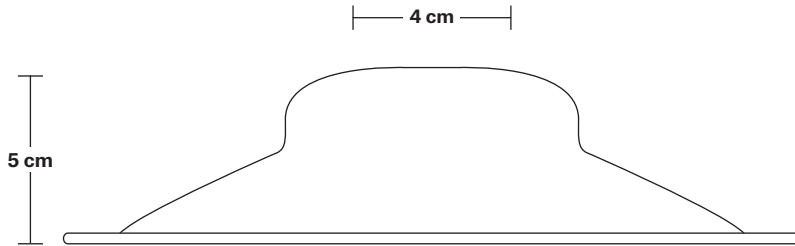

Wall mount screws not included.

Wall rose: Copper, Brass, Pewter.

DIMENSIONS

Shade Diameter: 21 cm / 8.2"

Shade Height: 5 cm / 2"

Holder Diameter: 8 cm / 3.2"

Holder Height: 17.5 cm / 6.8"

Wall Rose Diameter: 8 cm / 3.2"

INFORMATION

Finishes: Brass, Pewter, Copper.

Ready to be installed, installation required.

Wall mount screws not included.

Wall rose: Copper, Brass, Pewter.

DIMENSIONS

Holder Diameter: 8 cm / 3.2"

Holder Height: 20 cm / 7.8"

Wall Rose Diameter: 8 cm / 3.2"

Wall Rose Height: 2 cm / 0.8"

INDUSTVILLE

Flat - 8 Inch - Shade Only

Product Code: F8-SO

H: 5 cm x W: 21 cm x D: 21 cm

SPECIFICATIONS

We meet all UK and EU lighting and safety regulations.