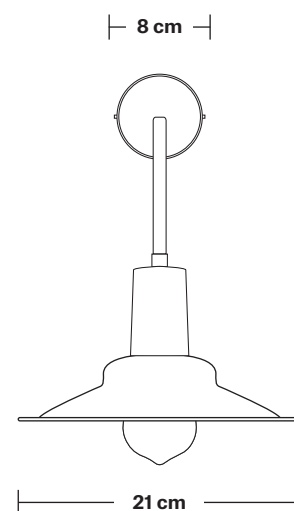

Sleek Long Arm Flat Wall Light - 8 Inch

Product Code: SL-LA-FWL8

H: 26 cm x W: 21 cm x D: 35 cm

SPECIFICATIONS

We meet all UK and EU lighting and safety regulations.

Our products are hand finished to ensure an authentic vintage look and therefore they may vary slightly from those shown in the images.

Wall mount screws not included.

Wall rose: Copper, Brass, Pewter.

DIMENSIONS

Shade Diameter: 21 cm / 8.2"

Shade Height: 5 cm / 2"

Holder Diameter: 8 cm / 3.2"

Holder Height: 17.5 cm / 6.8"

Wall Rose Diameter: 8 cm / 3.2"

Wall Rose Height: 2 cm / 0.8"

INDUSTVILLE

Sleek Long Arm Wall Holder

Product Code: SL-LA-WL

H: 24 cm x W: 8 cm x D: 26 cm

8 cm

SPECIFICATIONS

We meet all UK and EU lighting and safety regulations.

Wall Rose Diameter: 8 cm / 3.2"

Wall Rose Height: 2 cm / 0.8"

INDUSTVILLE

Flat - 8 Inch - Shade Only

Product Code: F8-SO

H: 5 cm x W: 21 cm x D: 21 cm

SPECIFICATIONS

We meet all UK and EU lighting and safety regulations.