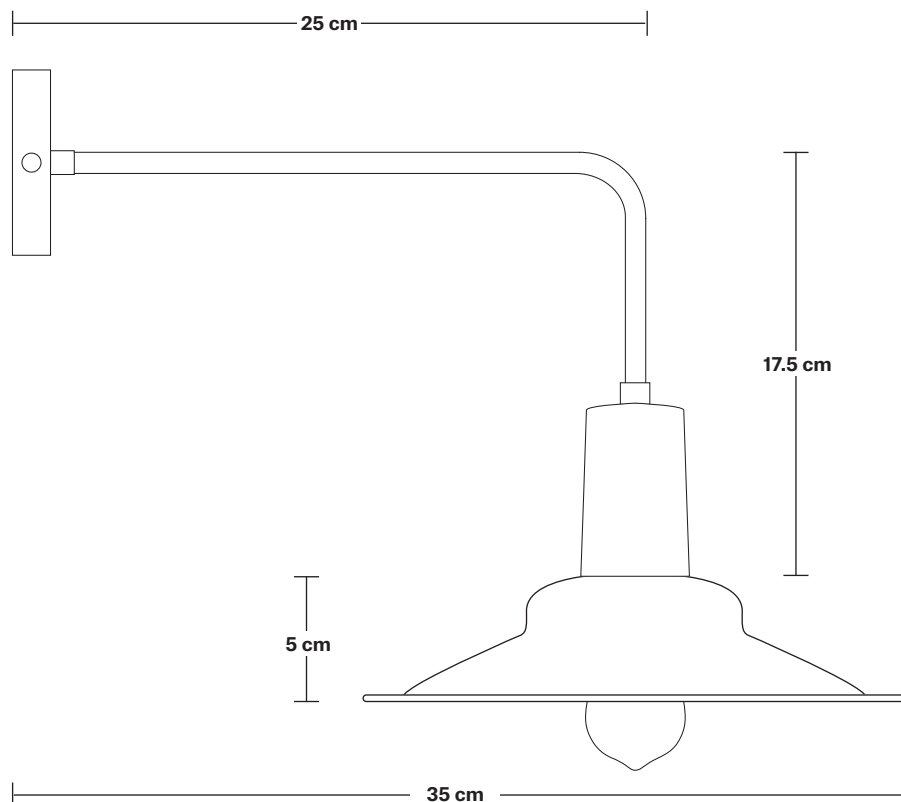

Sleek Long Arm Flat Wall Light - 8 Inch

Product Code: SL-LA-FWL8

H: 26 cm x W: 21 cm x D: 35 cm

SPECIFICATIONS

We meet all UK and EU lighting and safety regulations.

Our products are hand finished to ensure an authentic vintage look and therefore they may vary slightly from those shown in the images.

Wall mount screws not included.

Wall rose: Copper, Brass, Pewter.

DIMENSIONS

Shade Diameter: 21 cm / 8.2"

Shade Height: 5 cm / 2"

Holder Diameter: 8 cm / 3.2"

Holder Height: 17.5 cm / 6.8"

Wall Rose Diameter: 8 cm / 3.2"

Wall Rose Height: 2 cm / 0.8"

INDUSTVILLE

Sleek Long Arm Wall Holder

Product Code: SL-LA-WL

H: 24 cm x W: 8 cm x D: 26 cm

8 cm

SPECIFICATIONS

We meet all UK and EU lighting and safety regulations.

Wall Rose Diameter: 8 cm / 3.2"

Wall Rose Height: 2 cm / 0.8"

INDUSTVILLE

Flat - 8 Inch - Shade Only

Product Code: F8-SO

H: 5 cm x W: 21 cm x D: 21 cm

SPECIFICATIONS

We meet all UK and EU lighting and safety regulations.