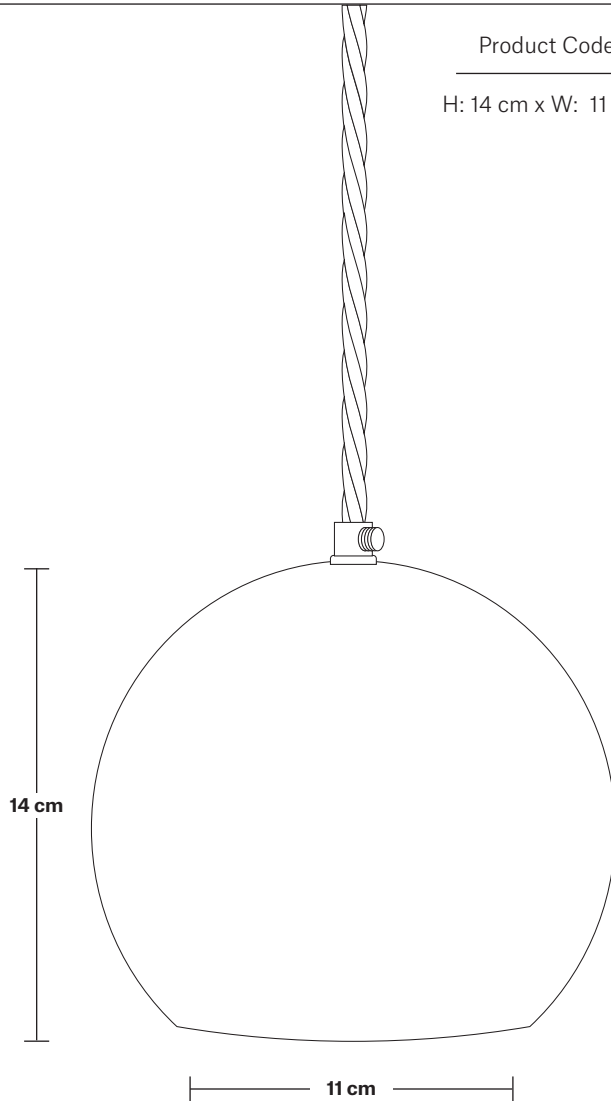

# The Globe Collection Pendant Light

Product Code: SL-GLP

H: 14 cm x W: 11 cm x D: 11 cm

**Bulb required:** Standard screw (E27) fitting, max 40W.

**Shade weight:** 0.48 kg | **Holder weight:** 0.7 kg

**Maximum weight:** 0.55 kg (1 wire)

## DIMENSIONS

Shade Diameter: 16 cm / 6.3"

[2] Opening Diameter: 11 cm / 4.3"

[3] Height (no holder): 14 cm / 5.5"

INDUSTVILLE

## DIMENSIONS

Ceiling rose diameter: 11.5 cm / 4.5"

Ceiling rose height: 3.5 cm / 1.4"

INDUSTVILLE