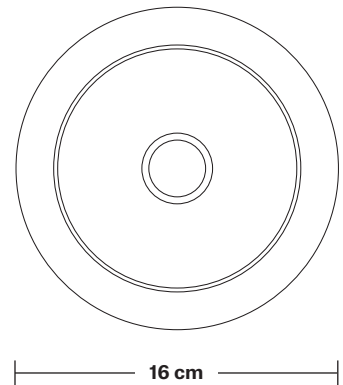

# The Globe Collection Pendant Light

Product Code: SL-GLP

H: 14 cm x W: 11 cm x D: 11 cm

**Bulb required:** Standard screw (E27) fitting, max 40W.

**Shade weight:** 0.48 kg | **Holder weight:** 0.7 kg

**Maximum weight:** 0.55 kg (1 wire)

## DIMENSIONS

Shade Diameter: 16 cm / 6.3"

[2] Opening Diameter: 11 cm / 4.3"

[3] Height (no holder): 14 cm / 5.5"

INDUSTVILLE

## DIMENSIONS

Ceiling rose diameter: 11.5 cm / 4.5"

Ceiling rose height: 3.5 cm / 1.4"

INDUSTVILLE