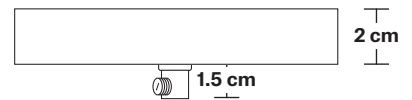

## DIMENSIONS

Shade Diameter: 16 cm / 6.3"

[2] Opening Diameter: 11 cm / 4.3"

[3] Height (no holder): 14 cm / 5.5"

INDUSTVILLE

# Sleek Ceiling Rose - 1 Outlet

Product Code: SL-CR10

H: 3.5 cm x W: 11.5 cm x D: 11.5 cm