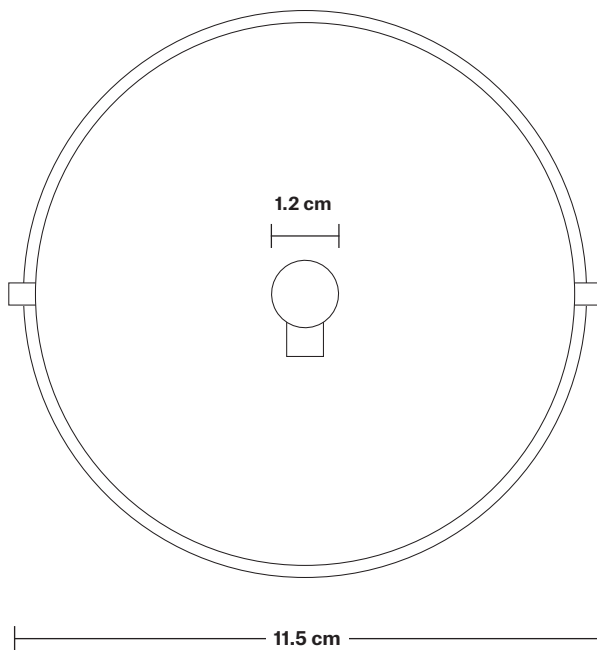

# The Globe Collection Pendant Light

Product Code: SL-GLP

H: 14 cm x W: 11 cm x D: 11 cm

## DIMENSIONS

Shade Diameter: 16 cm / 6.3"

[2] Opening Diameter: 11 cm / 4.3"

[3] Height (no holder): 14 cm / 5.5"

INDUSTVILLE

# Sleek Ceiling Rose - 1 Outlet

Product Code: SL-CR10

H: 3.5 cm x W: 11.5 cm x D: 11.5 cm

## DIMENSIONS

Ceiling rose diameter: 11.5 cm / 4.5"

Ceiling rose height: 3.5 cm / 1.4"

INDUSTVILLE