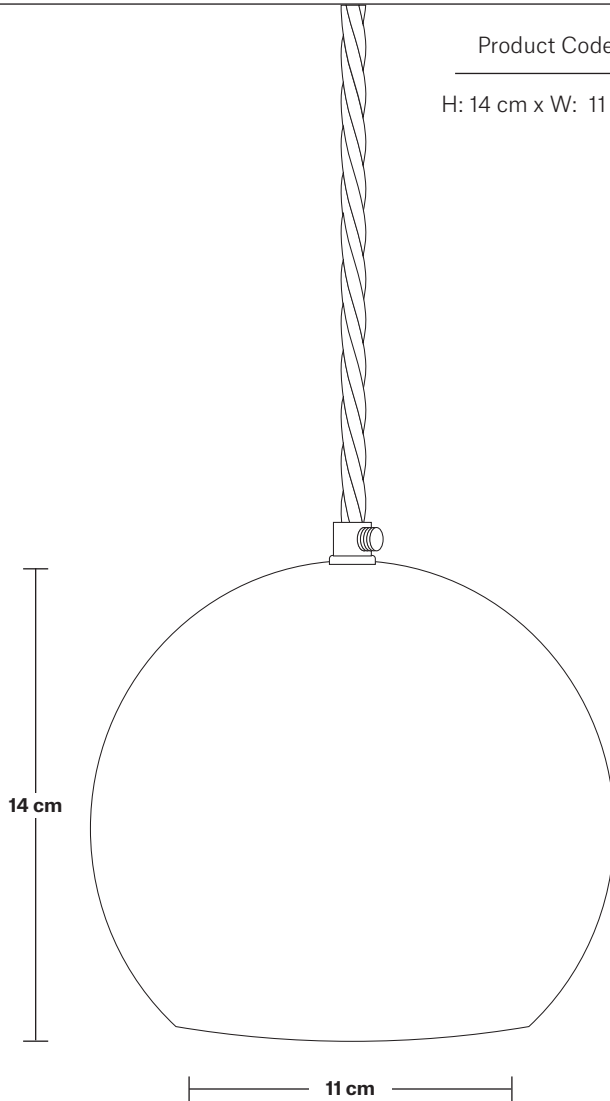

# The Globe Collection Pendant Light

Product Code: SL-GLP

H: 14 cm x W: 11 cm x D: 11 cm

**Bulb required:** Standard screw (E27) fitting, max 40W.

**Shade weight:** 0.48 kg | **Holder weight:** 0.7 kg

**Maximum weight:** 0.55 kg (1 wire)

## DIMENSIONS

Shade Diameter: 16 cm / 6.3"

[2] Opening Diameter: 11 cm / 4.3"

[3] Height (no holder): 14 cm / 5.5"

INDUSTVILLE

## DIMENSIONS

Ceiling rose diameter: 11.5 cm / 4.5"

Ceiling rose height: 3.5 cm / 1.4"

INDUSTVILLE