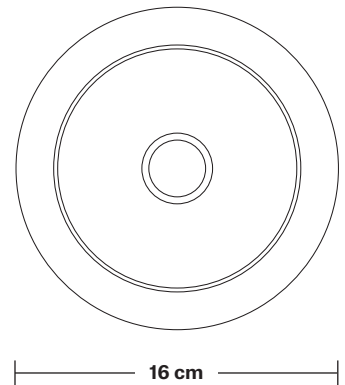

# The Globe Collection Pendant Light

Product Code: SL-GLP

H: 14 cm x W: 11 cm x D: 11 cm

**Bulb required:** Standard screw (E27) fitting, max 40W.

**Shade weight:** 0.48 kg | **Holder weight:** 0.7 kg

**Maximum weight:** 0.55 kg (1 wire)

## DIMENSIONS

Shade Diameter: 16 cm / 6.3"

[2] Opening Diameter: 11 cm / 4.3"

[3] Height (no holder): 14 cm / 5.5"

INDUSTVILLE

## DIMENSIONS

Ceiling rose diameter: 11.5 cm / 4.5"

Ceiling rose height: 3.5 cm / 1.4"

INDUSTVILLE