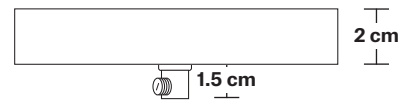

## DIMENSIONS

Shade Diameter: 16 cm / 6.3"

[2] Opening Diameter: 11 cm / 4.3"

[3] Height (no holder): 14 cm / 5.5"

INDUSTVILLE

# Sleek Ceiling Rose - 1 Outlet

Product Code: SL-CR10

H: 3.5 cm x W: 11.5 cm x D: 11.5 cm