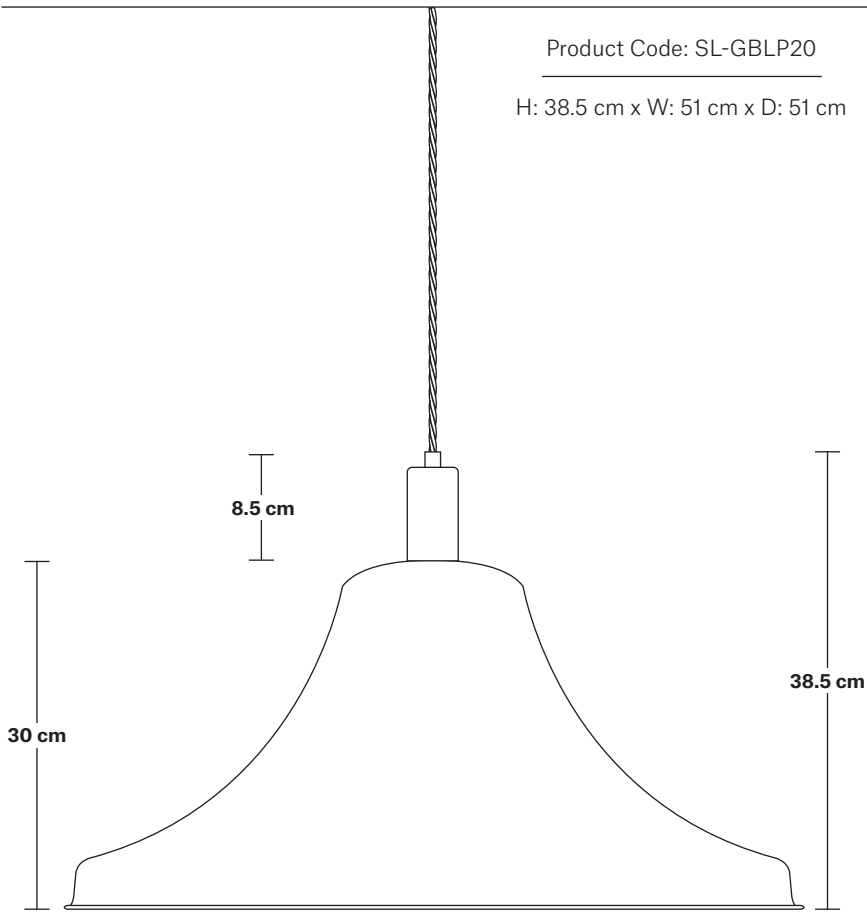

# Sleek Giant Bell Pendant - 20 Inch

Product Code: SL-GBLP20

H: 38.5 cm x W: 51 cm x D: 51 cm

## DIMENSIONS

Shade Diameter: 51 cm / 20"

Shade Height (no holder): 30 cm / 11.8"

Holder Diameter: 4 cm / 1.6"

Holder Height: 10 cm / 4.1"

Ceiling Rose Diameter: 8 cm / 3"

Ceiling Rose Height: 2 cm / 0.8"

INDUSTVILLE

## DIMENSIONS

Bulb Holder Height: 9.6 cm / 3.8"

Bulb Holder Depth: 4.5 cm / 1.8"

INDUSTVILLE

# Giant Bell - 20 Inch - Shade Only

Product Code: GBL20-SO

H: 30 cm x W: 51 cm x D: 51 cm