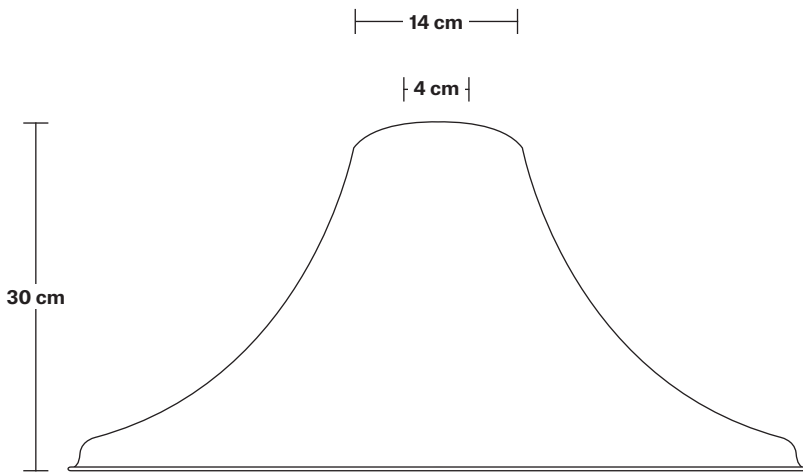

Giant Bell - 20 Inch - Shade Only

Product Code: GBL20-SO

H: 30 cm x W: 51 cm x D: 51 cm

SPECIFICATIONS

We meet all UK and EU lighting and safety regulations.

Our products are hand finished to ensure an authentic vintage look and therefore they may vary slightly from those shown in the images.

Bulb required: Standard screw (E27) fitting, max 40W.

Shade weight: 1.8kg

INFORMATION

Finishes: Brass and Pewter.

Ready to be installed, installation required.

Wall mount screws not included.

DIMENSIONS

Shade Diameter: 51 cm / 20"

Shade Height (no holder): 30 cm / 11.8"