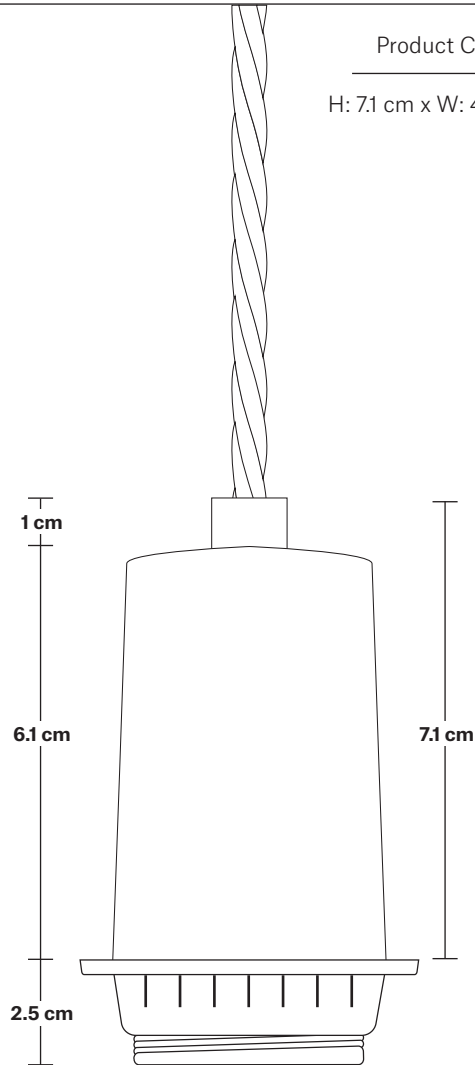

# Sleek Giant Bell Pendant - 20 Inch

Product Code: SL-GBLP20

H: 38.5 cm x W: 51 cm x D: 51 cm

## DIMENSIONS

Shade Diameter: 51 cm / 20"

Shade Height (no holder): 30 cm / 11.8"

Holder Diameter: 4 cm / 1.6"

Holder Height: 10 cm / 4.1"

Ceiling Rose Diameter: 8 cm / 3"

Ceiling Rose Height: 2 cm / 0.8"

INDUSTVILLE

# Sleek Edison ES E27 Bulb Holder

Product Code: SL-EBH

H: 7.1 cm x W: 4.5 cm x D: 4.5 cm

## DIMENSIONS

Bulb Holder Height: 9.6 cm / 3.8"

Bulb Holder Depth: 4.5 cm / 1.8"

INDUSTVILLE