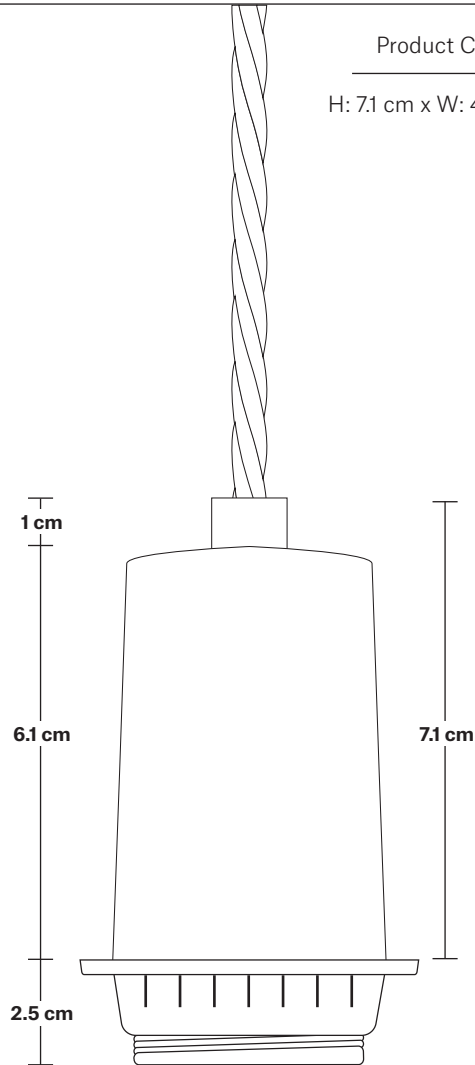

Sleek Dome Pendant - 8 Inch

Product Code: SL-DP8

H: 28.5 cm x W: 20 cm x D: 20 cm

SPECIFICATIONS

We meet all UK and EU lighting and safety regulations.

Our products are hand finished to ensure an authentic vintage look and therefore they may vary slightly from those shown in the images.

Wall mount screws not included.

Holders available: Brass, Pewter and Copper.

Flex: 1m Black Twist Fabric Flex.

Ceiling Rose: Brass, Pewter and Copper.

DIMENSIONS

Shade Diameter: 20 cm / 8"

Shade Height (no holder): 10 cm / 4"

Holder Diameter: 4 cm / 1.6"

Holder Height: 10 cm / 4.1"

Ceiling Rose Diameter: 8 cm / 3"

Ceiling Rose Height: 2 cm / 0.8"

INDUSTVILLE

Sleek Edison ES E27 Bulb Holder

Product Code: SL-EBH

H: 7.1 cm x W: 4.5 cm x D: 4.5 cm

Bulb Holder Depth: 4.5 cm / 1.8"

INDUSTVILLE

Dome - 8 Inch - Shade Only

Product Code: D8-SO

H: 10 cm x W: 20 cm x D: 20 cm

SPECIFICATIONS

We meet all UK and EU lighting and safety regulations.

Our products are hand finished to ensure an authentic vintage look and therefore they may vary slightly from those shown in the images.