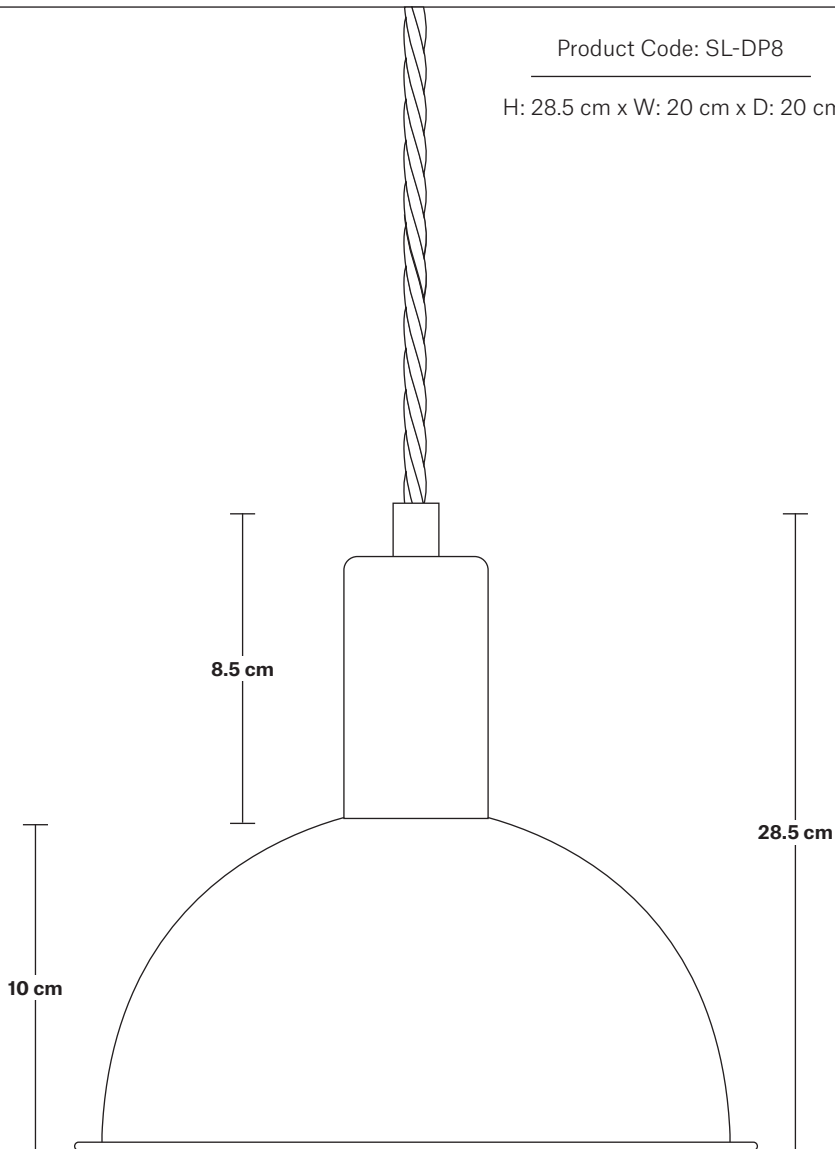

Sleek Dome Pendant - 8 Inch

Product Code: SL-DP8

H: 28.5 cm x W: 20 cm x D: 20 cm

SPECIFICATIONS

We meet all UK and EU lighting and safety regulations.

Our products are hand finished to ensure an authentic vintage look and therefore they may vary slightly from those shown in the images.

Bulb required: Standard screw (E27) fitting, max 40W.

Shade weight: 0.4 kg | **Holder weight:** 0.2 kg

Maximum weight: 0.6 kg

INFORMATION

Finishes: Brass, Pewter, Copper, Copper & Pewter, Brass & Pewter.

Ready to be installed, installation required.

Holder Diameter: 4 cm / 1.6"

Holder Height: 10 cm / 4.1"

Ceiling Rose Diameter: 8 cm / 3"

Ceiling Rose Height: 2 cm / 0.8"

INDUSTVILLE

Sleek Edison ES E27 Bulb Holder

Product Code: SL-EBH

H: 7.1 cm x W: 4.5 cm x D: 4.5 cm

Bulb Holder Depth: 4.5 cm / 1.8"

INDUSTVILLE

Dome - 8 Inch - Shade Only

Product Code: D8-SO

H: 10 cm x W: 20 cm x D: 20 cm

SPECIFICATIONS

We meet all UK and EU lighting and safety regulations.

Our products are hand finished to ensure an authentic vintage look and therefore they may vary slightly from those shown in the images.