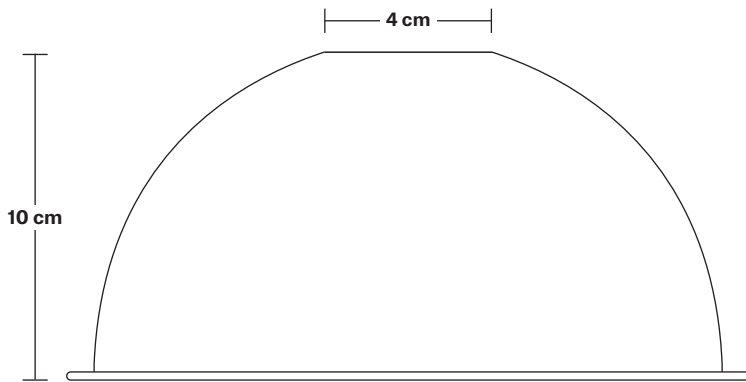

Holder Diameter: 4 cm / 1.6"

Holder Height: 10 cm / 4.1"

Ceiling Rose Diameter: 8 cm / 3"

Ceiling Rose Height: 2 cm / 0.8"

INDUSTVILLE

Sleek Edison ES E27 Bulb Holder

Product Code: SL-EBH

H: 7.1 cm x W: 4.5 cm x D: 4.5 cm

Bulb required: Standard screw (E27) fitting, max 40W.

Weight: 0.1 kg

INFORMATION

Finishes: Brass, Pewter and Copper.

Ready to be installed, installation required.

Wall mount screws not included.

DIMENSIONS

Bulb Holder Height: 9.6 cm / 3.8"

Bulb Holder Depth: 4.5 cm / 1.8"

INDUSTVILLE

Dome - 8 Inch - Shade Only

Product Code: D8-SO

H: 10 cm x W: 20 cm x D: 20 cm

SPECIFICATIONS

We meet all UK and EU lighting and safety regulations.

Our products are hand finished to ensure an authentic vintage look and therefore they may vary slightly from those shown in the images.

DIMENSIONS

Shade Diameter: 20 cm / 8"

Shade Height: 10 cm / 4"

Dome - 8 Inch - Pewter

Shade Only

Dome - 8 Inch - Pewter - Shade Only	D8-P-SO
-------------------------------------	----------------

Brooklyn Dome Pendant - 8 Inch - Pewter