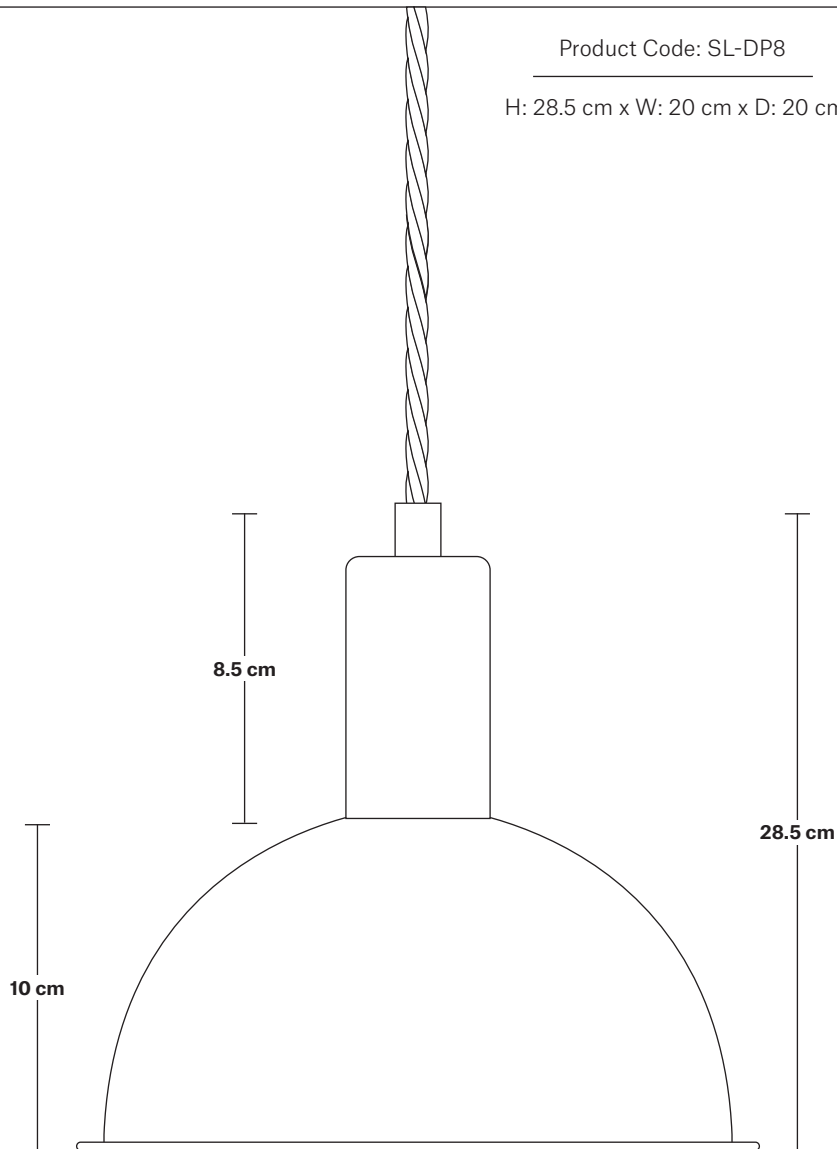

Sleek Dome Pendant - 8 Inch

Product Code: SL-DP8

H: 28.5 cm x W: 20 cm x D: 20 cm

SPECIFICATIONS

We meet all UK and EU lighting and safety regulations.

Our products are hand finished to ensure an authentic vintage look and therefore they may vary slightly from those shown in the images.

Bulb required: Standard screw (E27) fitting, max 40W.

Shade weight: 0.4 kg | **Holder weight:** 0.2 kg

Maximum weight: 0.6 kg

INFORMATION

Finishes: Brass, Pewter, Copper, Copper & Pewter, Brass & Pewter.

Ready to be installed, installation required.

Holder Diameter: 4 cm / 1.6"

Holder Height: 10 cm / 4.1"

Ceiling Rose Diameter: 8 cm / 3"

Ceiling Rose Height: 2 cm / 0.8"

INDUSTVILLE

Sleek Edison ES E27 Bulb Holder

Product Code: SL-EBH

H: 7.1 cm x W: 4.5 cm x D: 4.5 cm

Bulb Holder Depth: 4.5 cm / 1.8"

INDUSTVILLE

Dome - 8 Inch - Shade Only

Product Code: D8-SO

H: 10 cm x W: 20 cm x D: 20 cm

SPECIFICATIONS

We meet all UK and EU lighting and safety regulations.

Our products are hand finished to ensure an authentic vintage look and therefore they may vary slightly from those shown in the images.