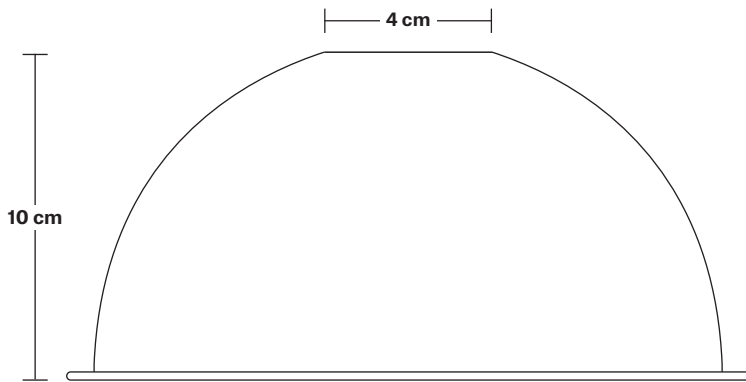

Holder Diameter: 4 cm / 1.6"

Holder Height: 10 cm / 4.1"

Ceiling Rose Diameter: 8 cm / 3"

Ceiling Rose Height: 2 cm / 0.8"

INDUSTVILLE

Sleek Edison ES E27 Bulb Holder

Product Code: SL-EBH

H: 7.1 cm x W: 4.5 cm x D: 4.5 cm

Bulb required: Standard screw (E27) fitting, max 40W.

Weight: 0.1 kg

INFORMATION

Finishes: Brass, Pewter and Copper.

Ready to be installed, installation required.

Wall mount screws not included.

DIMENSIONS

Bulb Holder Height: 9.6 cm / 3.8"

Bulb Holder Depth: 4.5 cm / 1.8"

INDUSTVILLE

Dome - 8 Inch - Shade Only

Product Code: D8-SO

H: 10 cm x W: 20 cm x D: 20 cm

SPECIFICATIONS

We meet all UK and EU lighting and safety regulations.

Our products are hand finished to ensure an authentic vintage look and therefore they may vary slightly from those shown in the images.

DIMENSIONS

Shade Diameter: 20 cm / 8"

Shade Height: 10 cm / 4"

Dome - 8 Inch - Brass

Shade Only

Dome - 8 Inch - Brass - Shade Only

D8-B-SO

Brooklyn Dome Pendant - 8 Inch - Brass