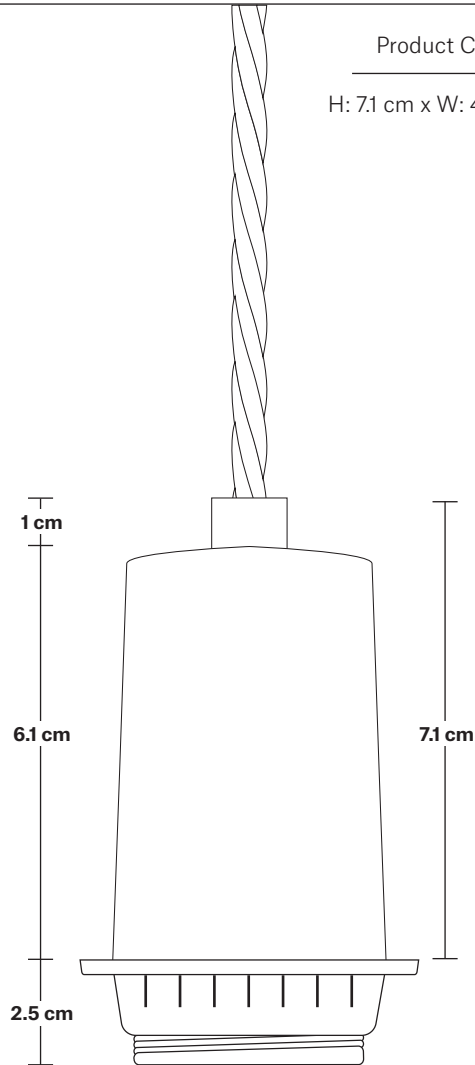

# Sleek Dome Pendant - 8 Inch

Product Code: SL-DP8

H: 28.5 cm x W: 20 cm x D: 20 cm

## DIMENSIONS

Shade Diameter: 20 cm / 8"

Shade Height (no holder): 10 cm / 4"

Holder Diameter: 4 cm / 1.6"

Holder Height: 10 cm / 4.1"

Ceiling Rose Diameter: 8 cm / 3"

Ceiling Rose Height: 2 cm / 0.8"

INDUSTVILLE

# Sleek Edison ES E27 Bulb Holder

Product Code: SL-EBH

H: 7.1 cm x W: 4.5 cm x D: 4.5 cm

## DIMENSIONS

Shade Diameter: 20 cm / 8"

Shade Height: 10 cm / 4"