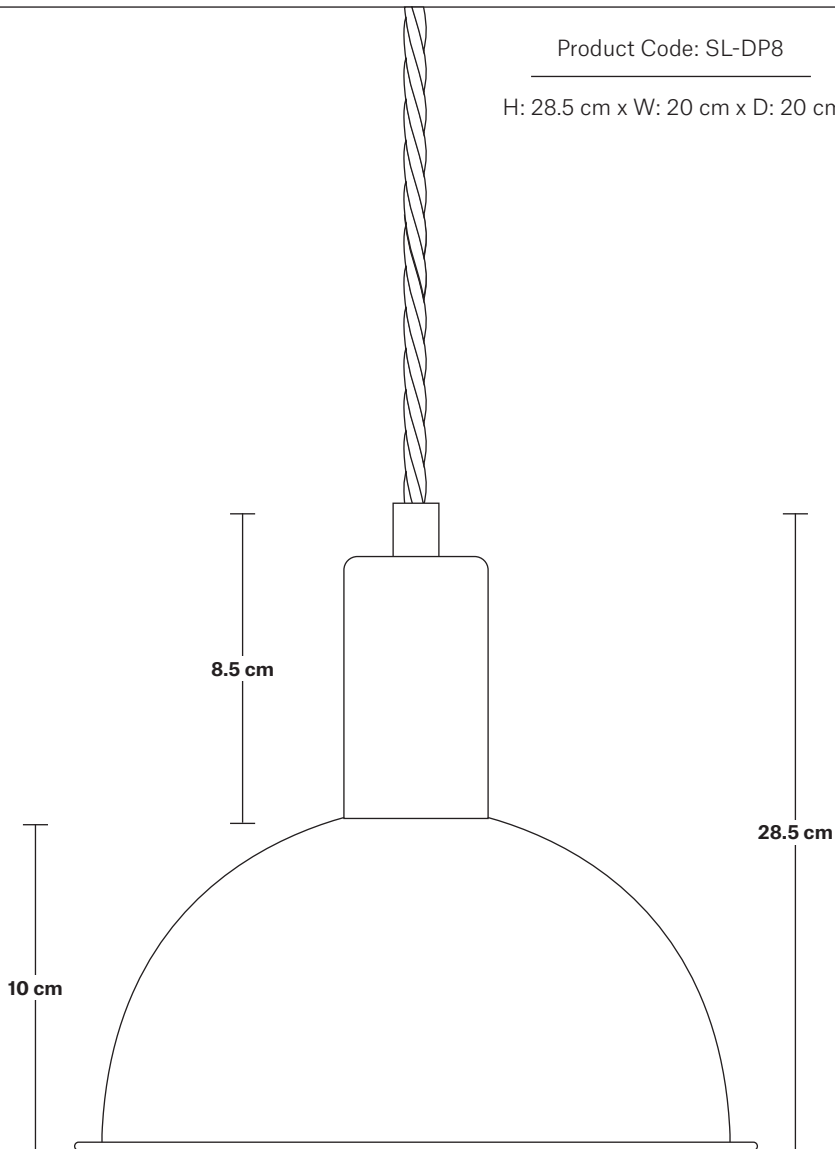

# Sleek Dome Pendant - 8 Inch

Product Code: SL-DP8

H: 28.5 cm x W: 20 cm x D: 20 cm

## DIMENSIONS

Shade Diameter: 20 cm / 8"

Shade Height (no holder): 10 cm / 4"

Holder Diameter: 4 cm / 1.6"

Holder Height: 10 cm / 4.1"

Ceiling Rose Diameter: 8 cm / 3"

Ceiling Rose Height: 2 cm / 0.8"

INDUSTVILLE

# Dome - 8 Inch - Shade Only

Product Code: D8-SO

H: 10 cm x W: 20 cm x D: 20 cm

## DIMENSIONS

Shade Diameter: 20 cm / 8"

Shade Height: 10 cm / 4"