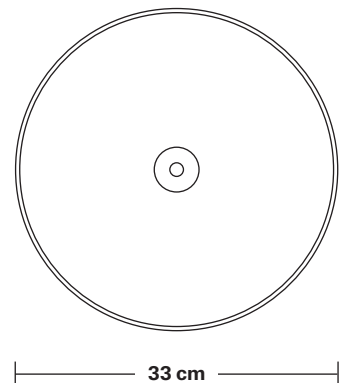

Sleek Dome Pendant - 13 Inch

Product Code: SL-DP13

H: 29.5 cm x W: 33 cm x D: 33 cm

SPECIFICATIONS

We meet all UK and EU lighting and safety regulations.

Our products are hand finished to ensure an authentic vintage look and therefore they may vary slightly from those shown in the images.

Bulb required: Standard screw (E27) fitting, max 40W.

Shade weight: 1.1 kg | **Holder weight:** 0.2 kg

Maximum weight: 1.3 kg

INFORMATION

Finishes: Brass, Pewter, Copper, Copper & Pewter, Brass & Pewter.

Ready to be installed, installation required.

Wall mount screws not included.

Holders available: Brass, Pewter and Copper.

Flex: 1m Black Twisted Fabric Flex.

Ceiling rose: Brass, Pewter and Copper.

DIMENSIONS

Shade Diameter: 33 cm / 13"

Shade Height (no holder): 21 cm / 8.3"

Holder Diameter: 4 cm / 1.6"

Holder Height: 10 cm / 4.1"

Ceiling Rose Diameter: 8 cm / 3"

Ceiling Rose Height: 2 cm / 0.8"

INDUSTVILLE

Dome - 13 Inch - Shade Only

Product Code: D13-SO

H: 21 cm x W: 33 cm x D: 33 cm