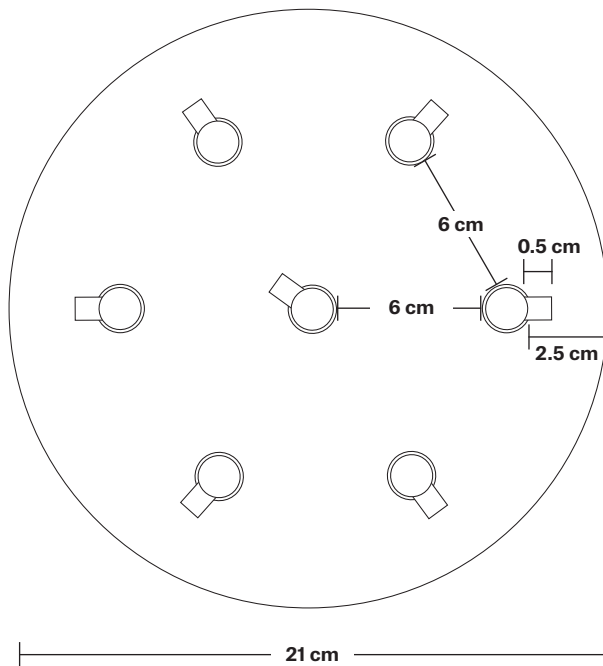

# Sleek Ceiling Rose - 7 Outlet

Product Code: SL-CR70

H: 3.7 cm x W: 21 cm x D: 21 cm

**Weight:** 0.48 kg

## DIMENSIONS

Ceiling rose diameter: 21 cm / 8.2"

Ceiling rose height: 3.7 cm / 1.5"