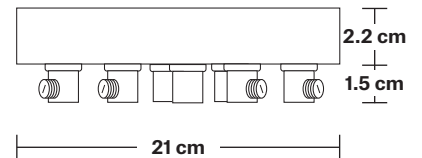

# Sleek Ceiling Rose - 7 Outlet

Product Code: SL-CR70

H: 3.7 cm x W: 21 cm x D: 21 cm

## DIMENSIONS

Ceiling rose diameter: 21 cm / 8.2"

Ceiling rose height: 3.7 cm / 1.5"