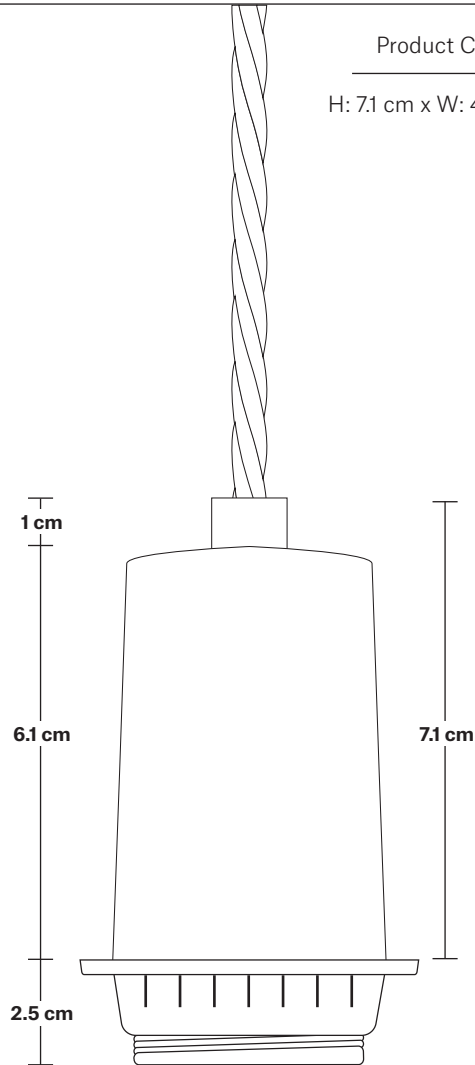

# Sleek Cone Pendant - 7 Inch

Product Code: SL-CP7

H: 23.5 cm x W: 18 cm x D: 18 cm

## DIMENSIONS

Shade Diameter: 18 cm / 7"

Shade Height (no holder): 15 cm / 6.1"

Holder Diameter: 4 cm / 1.6"

Holder Height: 10 cm / 4.1"

Ceiling Rose Diameter: 8 cm / 3"

Ceiling Rose Height: 2 cm / 0.8"

INDUSTVILLE

# Sleek Edison ES E27 Bulb Holder

Product Code: SL-EBH

H: 7.1 cm x W: 4.5 cm x D: 4.5 cm

## DIMENSIONS

Bulb Holder Height: 9.6 cm / 3.8"

Bulb Holder Depth: 4.5 cm / 1.8"

INDUSTVILLE