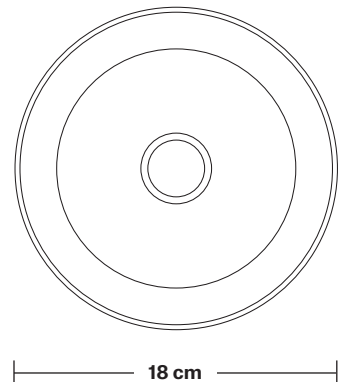

# Sleek Cone Pendant - 7 Inch

Product Code: SL-CP7

H: 23.5 cm x W: 18 cm x D: 18 cm

## DIMENSIONS

Shade Diameter: 18 cm / 7"

Shade Height (no holder): 15 cm / 6.1"

Holder Diameter: 4 cm / 1.6"

Holder Height: 10 cm / 4.1"

Ceiling Rose Diameter: 8 cm / 3"

Ceiling Rose Height: 2 cm / 0.8"

INDUSTVILLE

## DIMENSIONS

Bulb Holder Height: 9.6 cm / 3.8"

Bulb Holder Depth: 4.5 cm / 1.8"

INDUSTVILLE

## DIMENSIONS

Shade Diameter: 18 cm / 7"

Shade Height (no holder): 15 cm / 6.1"