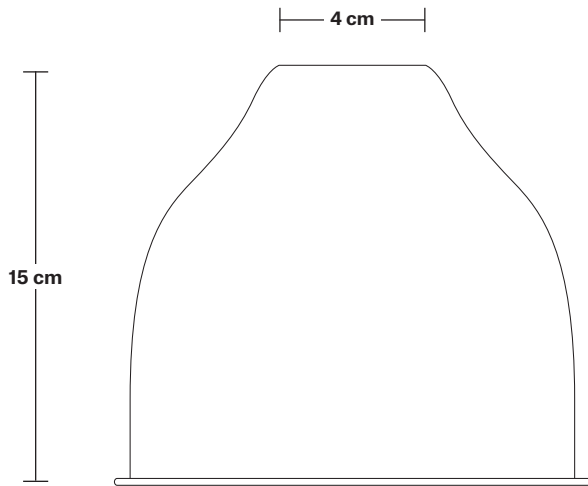

## DIMENSIONS

Shade Diameter: 18 cm / 7"

Shade Height (no holder): 15 cm / 6.1"

Holder Diameter: 4 cm / 1.6"

Holder Height: 10 cm / 4.1"

Ceiling Rose Diameter: 8 cm / 3"

Ceiling Rose Height: 2 cm / 0.8"

INDUSTVILLE

## DIMENSIONS

Bulb Holder Height: 9.6 cm / 3.8"

Bulb Holder Depth: 4.5 cm / 1.8"

INDUSTVILLE

# Cone Shade - 7 Inch - Shade Only

Product Code: C7-SO

H: 15 cm x W: 18 cm x D: 18 cm

18 cm

## DIMENSIONS

Shade Diameter: 18 cm / 7"

Shade Height (no holder): 15 cm / 6.1"