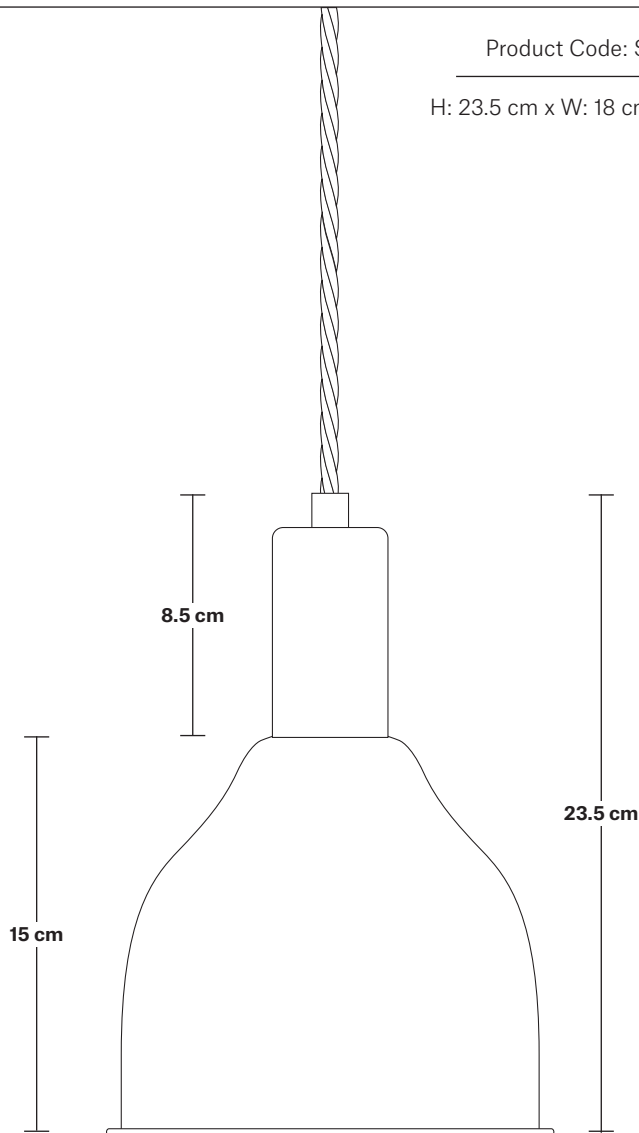

# Sleek Cone Pendant - 7 Inch

Product Code: SL-CP7

H: 23.5 cm x W: 18 cm x D: 18 cm

## DIMENSIONS

Shade Diameter: 18 cm / 7"

Shade Height (no holder): 15 cm / 6.1"

Holder Diameter: 4 cm / 1.6"

Holder Height: 10 cm / 4.1"

Ceiling Rose Diameter: 8 cm / 3"

Ceiling Rose Height: 2 cm / 0.8"

INDUSTVILLE

## DIMENSIONS

Bulb Holder Height: 9.6 cm / 3.8"

Bulb Holder Depth: 4.5 cm / 1.8"

INDUSTVILLE

# Cone Shade - 7 Inch - Shade Only

Product Code: C7-SO

H: 15 cm x W: 18 cm x D: 18 cm

18 cm