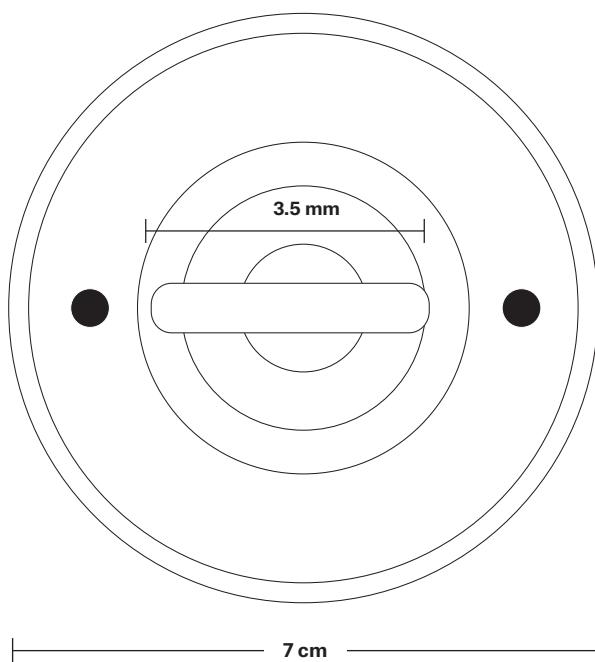

Retro Large Pendant - 17 Inch

Product Code: RT-LP17

H: 42 cm x W: 43 cm x D: 43 cm

SPECIFICATIONS

We meet all UK and EU lighting and safety regulations.

Our products are hand finished to ensure an authentic vintage look and therefore they may vary slightly from those shown in the images.

Wall mount screws not included.

Holders available: Chrome and Pewter.

Flex: 1m Black Round Plastic Flex and 1m Chain.

Ceiling rose: Chrome and Pewter.

DIMENSIONS

Shade Diameter: 43 cm / 17"

Shade Height (no holder): 42 cm / 16.5"

Holder Diameter: 5 cm / 2"

Holder Height: 6 cm / 2.4"

Ceiling Rose Diameter: 13 cm / 5.1"

Ceiling Rose Height: 7 cm / 2.8"

INDUSTVILLE

Edison Hook Ceiling Rose - 1 Outlet

Product Code: ED-HKCR10

H: 6 cm x W: 7 cm x D: 7 cm

Ceiling rose diameter: 7 cm / 2.9"

Ceiling rose height: 6 cm / 2.4"

INDUSTVILLE

Retro Large - 17 Inch - Black

Shade Only

Retro Large Pendant - 17 Inch - Black

RT-LP17-BK

Retro Large Pendant - 17 Inch - Black