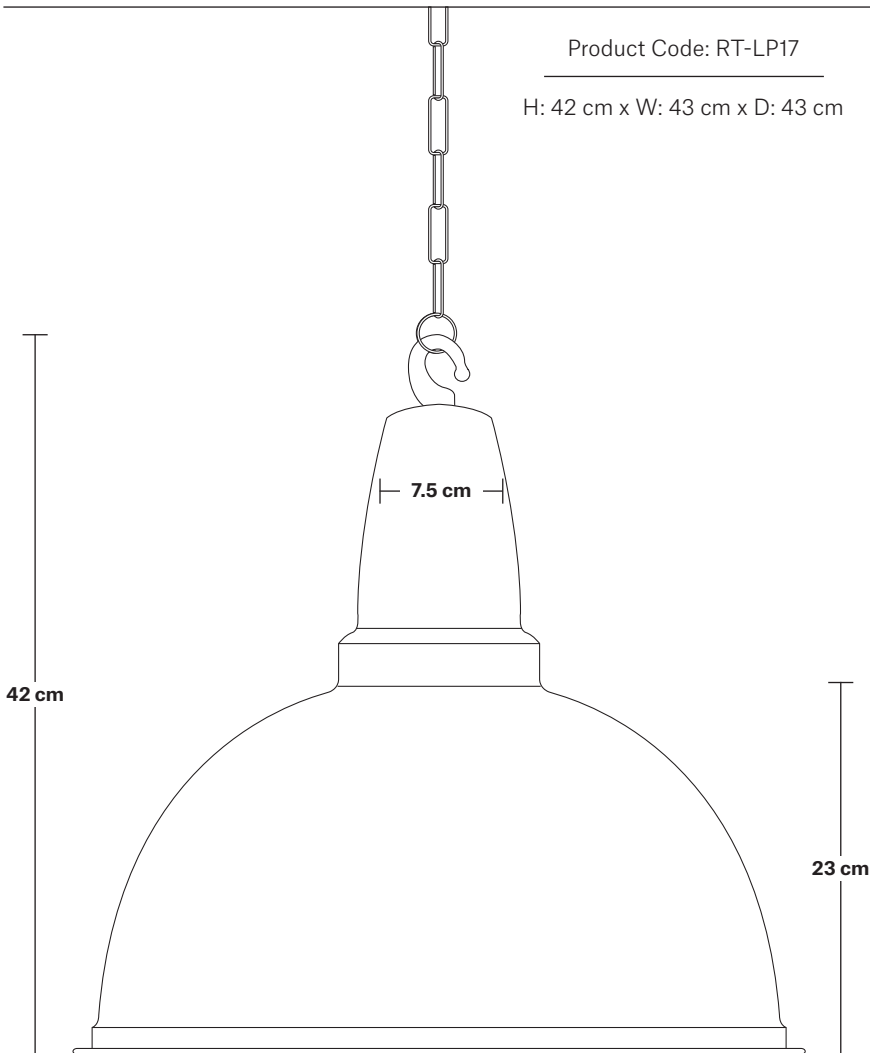

Retro Large Pendant - 17 Inch

Product Code: RT-LP17

H: 42 cm x W: 43 cm x D: 43 cm

SPECIFICATIONS

We meet all UK and EU lighting and safety regulations.

Our products are hand finished to ensure an authentic vintage look and therefore they may vary slightly from those shown in the images.

Bulb required: Standard screw (E27) fitting, max 40W.

Shade weight: 1.7 kg | **Holder weight:** 0.6 kg

Maximum weight: 2.3 kg

INFORMATION

Finishes: Brass, Pewter and Black.

Ready to be installed, installation required.

Wall mount screws not included.

Holders available: Chrome and Pewter.

Flex: 1m Black Round Plastic Flex and 1m Chain.

Ceiling rose: Chrome and Pewter.

DIMENSIONS

Shade Diameter: 43 cm / 17"

Shade Height (no holder): 42 cm / 16.5"

Holder Diameter: 5 cm / 2"

Holder Height: 6 cm / 2.4"

Ceiling Rose Diameter: 13 cm / 5.1"

Ceiling Rose Height: 7 cm / 2.8"

INDUSTVILLE

Edison Hook Ceiling Rose - 1 Outlet

Product Code: ED-HKCR10

H: 6 cm x W: 7 cm x D: 7 cm