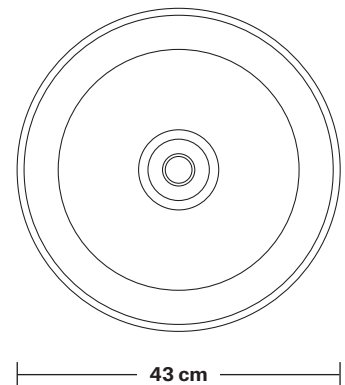

Retro Large Pendant - 17 Inch

Product Code: RT-LP17

H: 42 cm x W: 43 cm x D: 43 cm

SPECIFICATIONS

We meet all UK and EU lighting and safety regulations.

Our products are hand finished to ensure an authentic vintage look and therefore they may vary slightly from those shown in the images.

Bulb required: Standard screw (E27) fitting, max 40W.

Shade weight: 1.7 kg | **Holder weight:** 0.6 kg

Maximum weight: 2.3 kg

INFORMATION

Finishes: Brass, Pewter and Black.

Ready to be installed, installation required.

Wall mount screws not included.

Holders available: Chrome and Pewter.

Flex: 1m Black Round Plastic Flex and 1m Chain.

Ceiling rose: Chrome and Pewter.

DIMENSIONS

Shade Diameter: 43 cm / 17"

Shade Height (no holder): 42 cm / 16.5"

Holder Diameter: 5 cm / 2"

Holder Height: 6 cm / 2.4"

Ceiling Rose Diameter: 13 cm / 5.1"

Ceiling Rose Height: 7 cm / 2.8"

INDUSTVILLE

Edison Hook Ceiling Rose - 1 Outlet

Product Code: ED-HKCR10

H: 6 cm x W: 7 cm x D: 7 cm