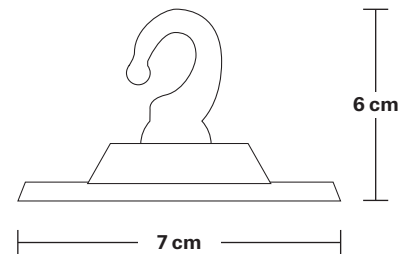

Retro Large Pendant - 17 Inch

Product Code: RT-LP17

H: 42 cm x W: 43 cm x D: 43 cm

SPECIFICATIONS

We meet all UK and EU lighting and safety regulations.

Our products are hand finished to ensure an authentic vintage look and therefore they may vary slightly from those shown in the images.

Bulb required: Standard screw (E27) fitting, max 40W.

Shade weight: 1.7 kg | **Holder weight:** 0.6 kg

Maximum weight: 2.3 kg

INFORMATION

Finishes: Brass, Pewter and Black.

Ready to be installed, installation required.

Wall mount screws not included.

Holders available: Chrome and Pewter.

Flex: 1m Black Round Plastic Flex and 1m Chain.

Ceiling rose: Chrome and Pewter.

DIMENSIONS

Shade Diameter: 43 cm / 17"

Shade Height (no holder): 42 cm / 16.5"

Holder Diameter: 5 cm / 2"

Holder Height: 6 cm / 2.4"

Ceiling Rose Diameter: 13 cm / 5.1"

Ceiling Rose Height: 7 cm / 2.8"

INDUSTVILLE

Edison Hook Ceiling Rose - 1 Outlet

Product Code: ED-HKCR10

H: 6 cm x W: 7 cm x D: 7 cm