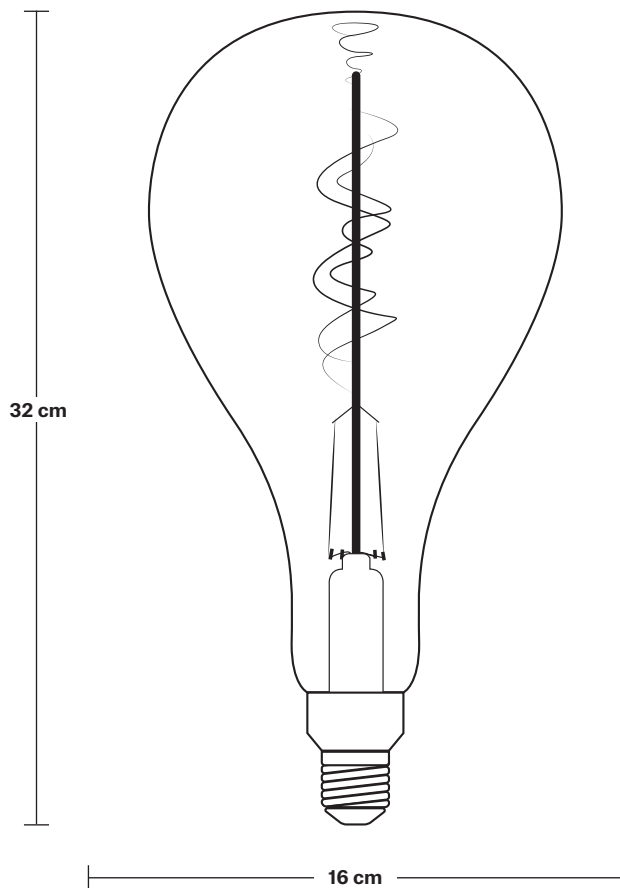

Vintage LED Edison Bulb Old Filament Lamp

- 8W E27 Spiral Drop PS160

Product Code: PS160-8W-SG

8W

SPECIFICATIONS

We meet all UK and EU lighting and safety regulations.

Our products are hand finished to ensure an authentic vintage look and therefore they may vary slightly from those shown in the images.

Wattage: 8W - 300 lumen - smoke grey
- dim-mable (range: 10 - 100%)

Voltage: 220-240V

INFORMATION

Finishes: Smoke Grey,

Fitting Size: E27 screw cap

Colour Temp: 2200 K

Colour Rendering Index: CRI >80

Compatible Dimmer: LED Compatible

Lifespan: 15,000 Hours

DIMENSIONS

Bulb Height: 32 cm / 12.6"

Bulb Width: 16 cm / 6.3"

Bulb Depth: 16 cm / 6.3"

INDUSTVILLE