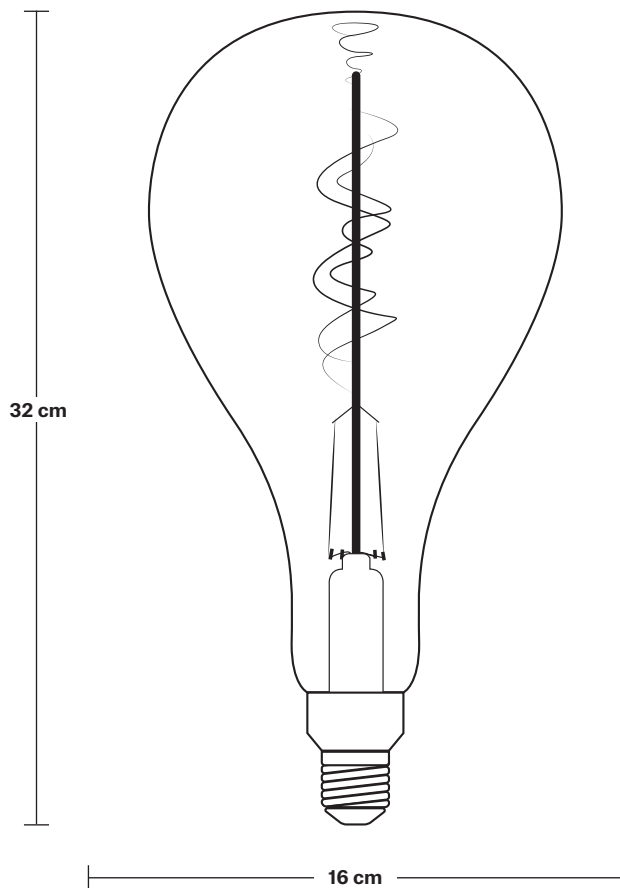

Vintage LED Edison Bulb Old Filament Lamp

- 8W E27 Spiral Drop PS160

Product Code: PS160-8W-SG

8W

SPECIFICATIONS

We meet all UK and EU lighting and safety regulations.

Our products are hand finished to ensure an authentic vintage look and therefore they may vary slightly from those shown in the images.

Wattage: 8W - 700 lumen - smoke grey - dim-mable (range: 10 - 100%)

Voltage: 220-240V

INFORMATION

Finishes: Smoke Grey,

Fitting Size: E27 screw cap

Colour Temp: 2700 K

Colour Rendering Index: CRI >80

Compatible Dimmer: LED Compatible

Lifespan: 15,000 Hours

DIMENSIONS

Bulb Height: 32 cm / 12.6"

Bulb Width: 16 cm / 6.3"

Bulb Depth: 16 cm / 6.3"

INDUSTVILLE