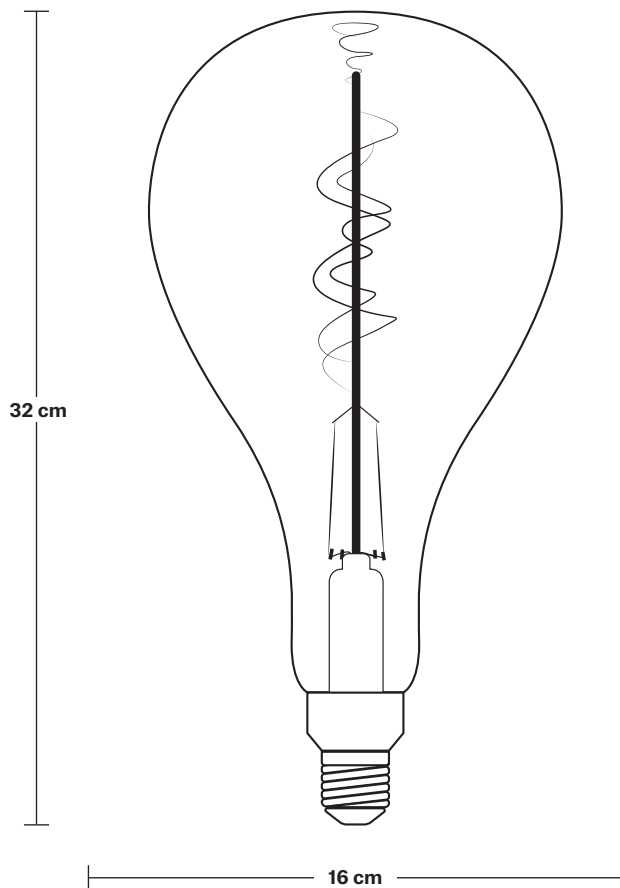

Vintage LED Edison Bulb Old Filament Lamp - 5W E27 Spiral Drop PS160

Product Code: PS160-5W-SG

5W

SPECIFICATIONS

We meet all UK and EU lighting and safety regulations.

Our products are hand finished to ensure an authentic vintage look and therefore they may vary slightly from those shown in the images.

Wattage: 5W - 270 lumen - smoke grey - dimmable (range: 10 - 100%)

Voltage: 220-240V

INFORMATION

Finishes: Smoke Grey,

Fitting Size: E27 screw cap

Colour Temp: 2700 K

Colour Rendering Index: CRI >80

Compatible Dimmer: LED Compatible

Lifespan: 15,000 Hours

DIMENSIONS

Bulb Height: 32 cm / 12.6"

Bulb Width: 16 cm / 6.3"

Bulb Depth: 16 cm / 6.3"

INDUSTVILLE