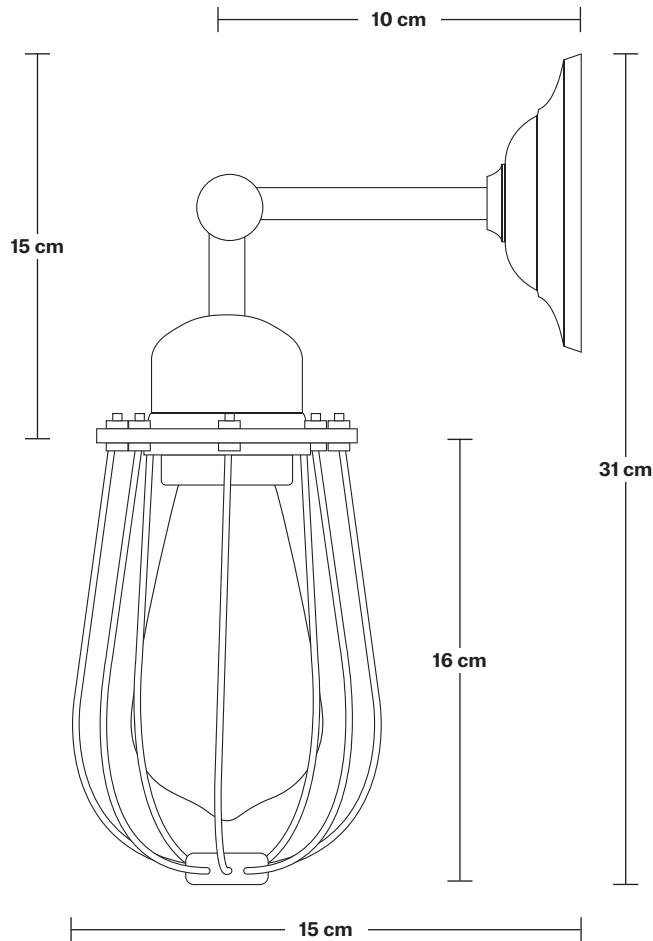

Orlando Wire Cage Wall Light - 4 Inch

Product Code: OR-WCWL4

H: 31 cm x W: 10 cm x D: 15 cm

SPECIFICATIONS

We meet all UK and EU lighting and safety regulations.

Our products are hand finished to ensure an authentic vintage look and therefore they may vary slightly from those shown in the images.

Bulb required: Standard screw (E27) fitting, max 40W.

Shade weight: 0.19 kg | **Holder weight:** 0.31 kg

Maximum weight: 0.5 kg

INFORMATION

Finishes: Brass and Pewter.

Ready to be installed, installation required.

Wall mount screws not included.

Holders available: Brass and Pewter.

Wall mount: Brass and Pewter.

DIMENSIONS

Shade Diameter: 10 cm / 4"

Shade Height (no holder): 16 cm / 6.3"

Holder Diameter: 4 cm / 1.6"

Holder Height: 15 cm / 5.9"

Ceiling Rose Diameter: 13 cm / 5"

Ceiling Rose Height: 4 cm / 1.6"

INDUSTVILLE

Orlando Wire Cage - 4 Inch - Brass

Shade Only

Wire Cage - 4 Inch - Brass - Shade Only

WC4-B-SO

Holder Only