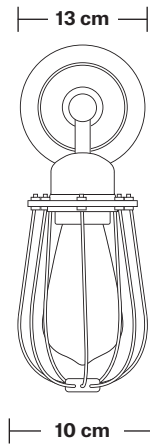

Orlando Wire Cage Wall Light - 4 Inch

Product Code: OR-WCWL4

H: 31 cm x W: 10 cm x D: 15 cm

SPECIFICATIONS

We meet all UK and EU lighting and safety regulations.

Our products are hand finished to ensure an authentic vintage look and therefore they may vary slightly from those shown in the images.

Bulb required: Standard screw (E27) fitting, max 40W.

Shade weight: 0.19 kg | **Holder weight:** 0.31 kg

Maximum weight: 0.5 kg

INFORMATION

Finishes: Brass and Pewter.

Ready to be installed, installation required.

Wall mount screws not included.

Holders available: Brass and Pewter.

Wall mount: Brass and Pewter.

DIMENSIONS

Shade Diameter: 10 cm / 4"

Shade Height (no holder): 16 cm / 6.3"

Holder Diameter: 4 cm / 1.6"

Holder Height: 15 cm / 5.9"

Ceiling Rose Diameter: 13 cm / 5"

Ceiling Rose Height: 4 cm / 1.6"

INDUSTVILLE

Orlando Wire Cage - 4 Inch - Brass

Shade Only

Wire Cage - 4 Inch - Brass - Shade Only

WC4-B-SO

Holder Only