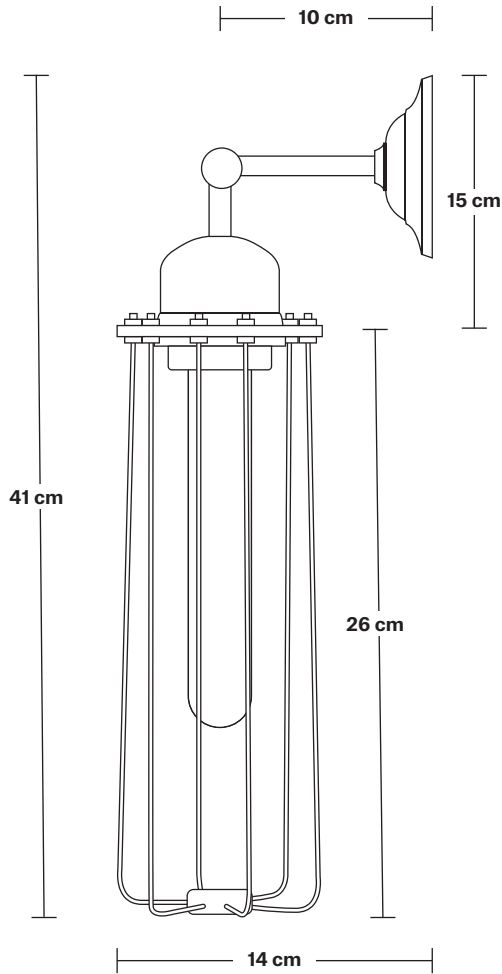

Orlando Cylinder Wall Light - 3 Inch

Product Code: OR-CYWL3

H: 39 cm x W: 8 cm x D: 14 cm

13 cm

8 cm

SPECIFICATIONS

We meet all UK and EU lighting and safety regulations.

Our products are hand finished to ensure an authentic vintage look and therefore they may vary slightly from those shown in the images.

Bulb required: Standard screw (E27) fitting, max 40W.

Shade weight: 0.5 kg | **Holder weight:** 0.31 kg

Maximum weight: 0.81kg

INFORMATION

Finishes: Brass and Pewter.

Ready to be installed, installation required.

Wall mount screws not included.

Holders available: Brass and Pewter.

Wall mount: Brass and Pewter.

DIMENSIONS

Shade Diameter: 8 cm / 3.1"

Shade Height (no holder): 26 cm / 10.4"

Holder Diameter: 4 cm / 1.6"

Holder Height: 15 cm / 5.9"

Ceiling Rose Diameter: 13 cm / 4.9"

Ceiling Rose Height: 4 cm / 1.6"

INDUSTVILLE

Orlando Cylinder - 3 Inch - Pewter

Shade Only

Cylinder - 3 Inch - Pewter - Shade Only

CY3-P-SO