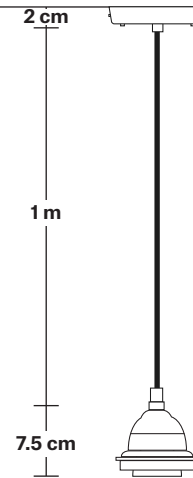

Old Factory Slotted Pendant - 15 Inch

Product Code: OF-SLP15

H: 23 cm x W: 38 cm x D: 38 cm

SPECIFICATIONS

We meet all UK and EU lighting and safety regulations.

Our products are hand finished to ensure an authentic vintage look and therefore they may vary slightly from those shown in the images.

Wall mount screws not included.

Holders available: Aluminium.

Flex: 1m Brown, Grey or Black Round Fabric Flex.

Ceiling rose: Aluminium.

DIMENSIONS

Shade Diameter: 38 cm / 15"

Shade Height (no holder): 18.5 cm / 7.3"

Holder Diameter: 8 cm / 3.2"

Holder Height: 8 cm / 3.2"

Ceiling Rose Diameter: 12 cm / 4."

Ceiling Rose Height: 2 cm / 0.8"

INDUSTVILLE

Old Factory Cord Set ES E27 Bulb Holder

Product Code: OF-CS

H: 109.5 cm x W: 12 cm x D: 12 cm

DIMENSIONS

Bulb Holder Diameter: 7 cm / 2.7"

Bulb Holder Height: 7.5 cm / 2.9"

Ceiling Rose Diameter: 12 cm / 4.7"

Ceiling Rose Height: 2 cm / 0.8"

Full Drop: 109.5 cm / 43.1"

Old Factory Slotted - 15 Inch Pewter & Copper