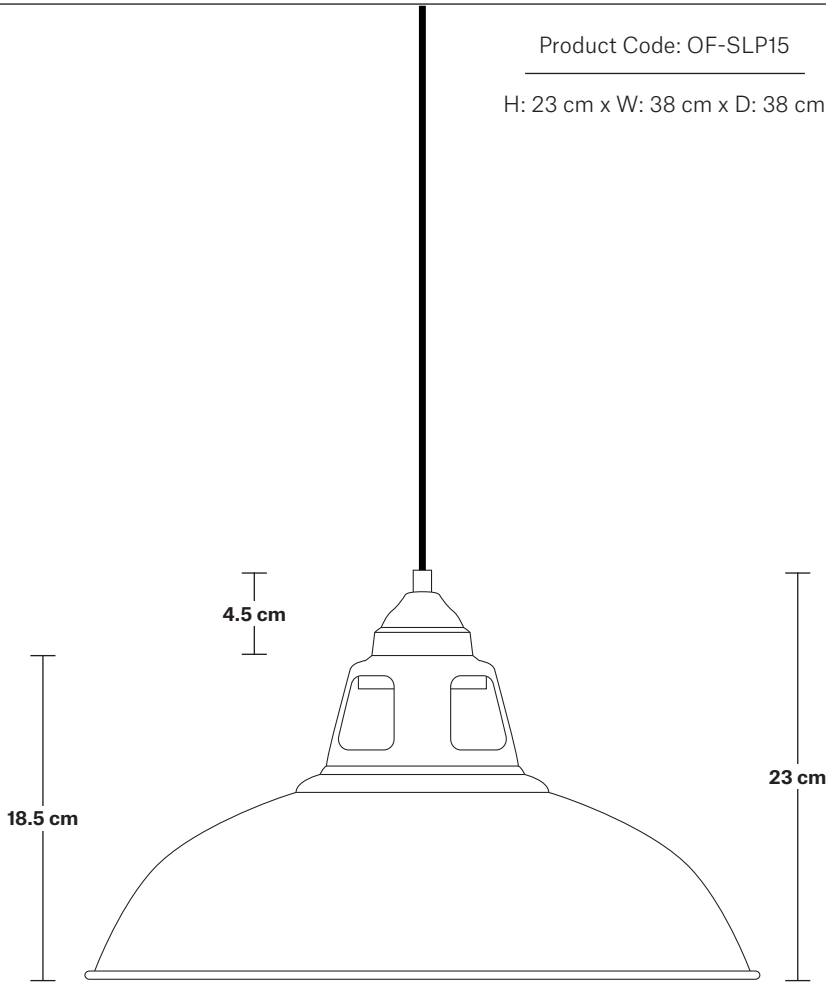

Old Factory Slotted Pendant - 15 Inch

Product Code: OF-SLP15

H: 23 cm x W: 38 cm x D: 38 cm

SPECIFICATIONS

We meet all UK and EU lighting and safety regulations.

Our products are hand finished to ensure an authentic vintage look and therefore they may vary slightly from those shown in the images.

Wall mount screws not included.

Holders available: Aluminium.

Flex: 1m Brown, Grey or Black Round Fabric Flex.

Ceiling rose: Aluminium.

DIMENSIONS

Shade Diameter: 38 cm / 15"

Shade Height (no holder): 18.5 cm / 7.3"

Holder Diameter: 8 cm / 3.2"

Holder Height: 8 cm / 3.2"

Ceiling Rose Diameter: 12 cm / 4."

Ceiling Rose Height: 2 cm / 0.8"

INDUSTVILLE

Old Factory Cord Set ES E27 Bulb Holder

Product Code: OF-CS

H: 109.5 cm x W: 12 cm x D: 12 cm

DIMENSIONS

Bulb Holder Diameter: 7 cm / 2.7"

Bulb Holder Height: 7.5 cm / 2.9"

Ceiling Rose Diameter: 12 cm / 4.7"

Ceiling Rose Height: 2 cm / 0.8"

Full Drop: 109.5 cm / 43.1"

Old Factory Slotted - 15 Inch Pewter & Copper