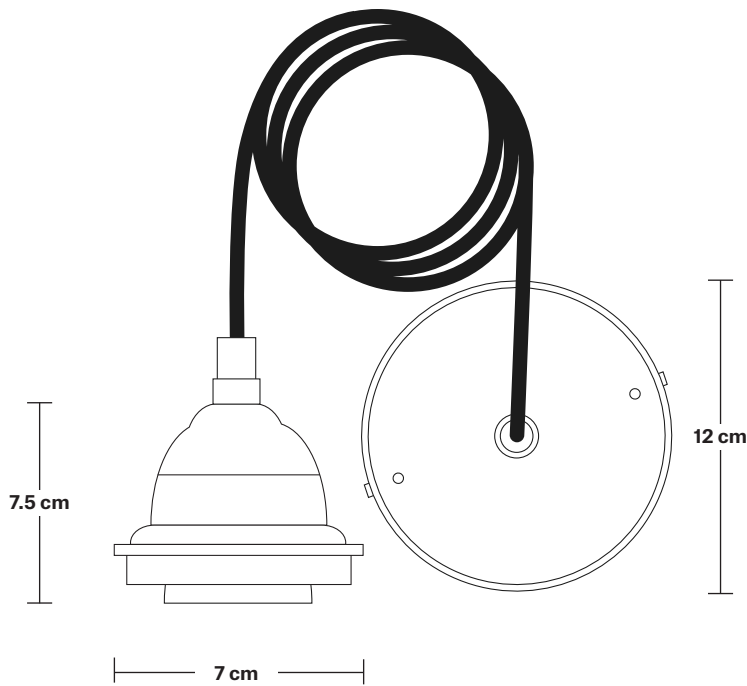

Wall mount screws not included.

Holders available: Aluminium.

Flex: 1m Brown, Grey or Black Round Fabric Flex.

Ceiling rose: Aluminium.

DIMENSIONS

Shade Diameter: 38 cm / 15"

Shade Height (no holder): 18.5 cm / 7.3"

Holder Diameter: 8 cm / 3.2"

Holder Height: 8 cm / 3.2"

Ceiling Rose Diameter: 12 cm / 4."

Ceiling Rose Height: 2 cm / 0.8"

INDUSTVILLE

Old Factory Cord Set ES E27 Bulb Holder

Product Code: OF-CS

H: 109.5 cm x W: 12 cm x D: 12 cm

Bulb required: Standard screw (E27) fitting, max 40W.

Weight: 0.5 kg

INFORMATION

Finishes: Aluminium.

Ready to be installed, installation required.

Wall mount screws not included.

Ceiling rose: Aluminium.

Flex: 1m Brown, Grey or Black Round Fabric Flex.

DIMENSIONS

Bulb Holder Diameter: 7 cm / 2.7"

Bulb Holder Height: 7.5 cm / 2.9"

Ceiling Rose Diameter: 12 cm / 4.7"

Ceiling Rose Height: 2 cm / 0.8"

Full Drop: 109.5 cm / 43.1"

Old Factory Slotted - 15 Inch Pewter & Copper