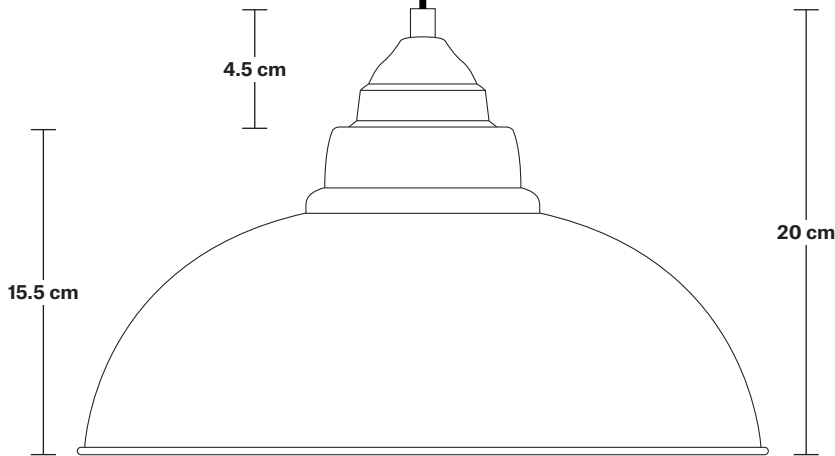

Old Factory Pendant - 12 Inch

Product Code: OF-P12

H: 20 cm x W: 30.4 cm x D: 30.4 cm

30.4 cm

SPECIFICATIONS

We meet all UK and EU lighting and safety regulations.

Our products are hand finished to ensure an authentic vintage look and therefore they may vary slightly from those shown in the images.

Ready to be installed, installation required.

Wall mount screws not included.

Holders available: Aluminium.

Flex: 1m Brown, Grey or Black Round Fabric Flex.

Ceiling rose: Aluminium.

DIMENSIONS

Shade Diameter: 30.4 cm / 12"

Product Code: OF-CS

H: 109.5 cm x W: 12 cm x D: 12 cm

SPECIFICATIONS

We meet all UK and EU lighting and safety regulations.

Our products are hand finished to ensure an authentic vintage look and therefore they may vary slightly from those shown in the images.

DIMENSIONS

Bulb Holder Diameter: 7 cm / 2.7"

Bulb Holder Height: 7.5 cm / 2.9"

Ceiling Rose Diameter: 12 cm / 4.7"

Ceiling Rose Height: 2 cm / 0.8"

Full Drop: 109.5 cm / 43.1"

INDUSTVILLE

Old Factory - 12 Inch - Light Pewter