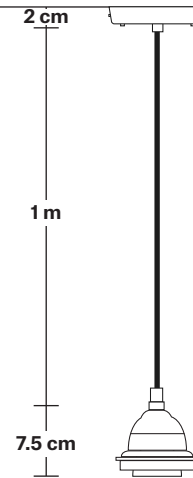

Old Factory Pendant - 12 Inch

Product Code: OF-P12

H: 20 cm x W: 30.4 cm x D: 30.4 cm

30.4 cm

SPECIFICATIONS

We meet all UK and EU lighting and safety regulations.

Our products are hand finished to ensure an authentic vintage look and therefore they may vary slightly from those shown in the images.

Shade Height (no holder): 15.5 cm / 6"

Holder Diameter: 8 cm / 3.1"

Holder Height: 8 cm / 3.1"

Ceiling Rose Diameter: 12 cm / 4.7"

Ceiling Rose Height: 7 cm / 2.8"

INDUSTVILLE

Old Factory Cord Set ES E27 Bulb Holder

Product Code: OF-CS

H: 109.5 cm x W: 12 cm x D: 12 cm

SPECIFICATIONS

We meet all UK and EU lighting and safety regulations.

Our products are hand finished to ensure an authentic vintage look and therefore they may vary slightly from those shown in the images.

DIMENSIONS

Bulb Holder Diameter: 7 cm / 2.7"

Bulb Holder Height: 7.5 cm / 2.9"

Ceiling Rose Diameter: 12 cm / 4.7"

Ceiling Rose Height: 2 cm / 0.8"

Full Drop: 109.5 cm / 43.1"

INDUSTVILLE

Old Factory - 12 Inch - Light Pewter