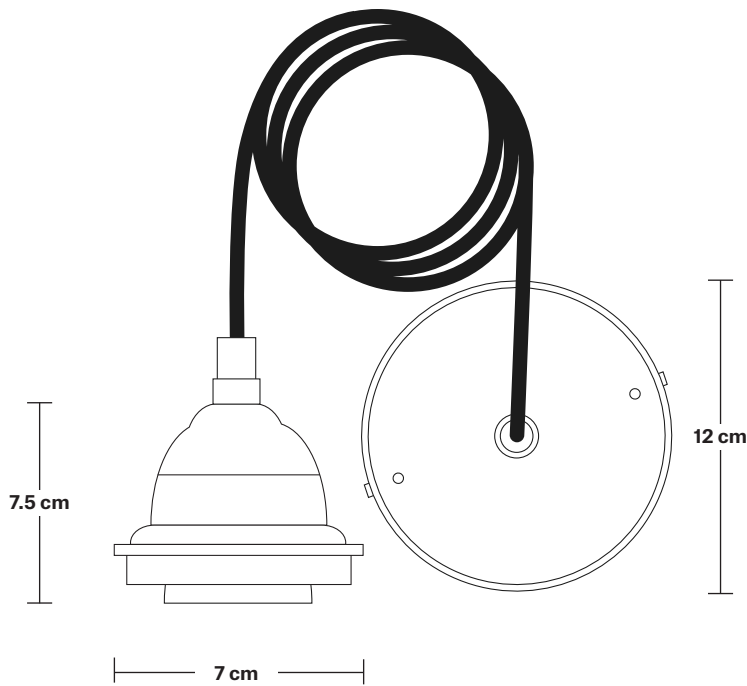

Ready to be installed, installation required.

Wall mount screws not included.

Holders available: Aluminium.

Flex: 1m Brown, Grey or Black Round Fabric Flex.

Ceiling rose: Aluminium.

DIMENSIONS

Shade Diameter: 30.4 cm / 12"

Shade Height (no holder): 15.5 cm / 6"

Holder Diameter: 8 cm / 3.1"

Holder Height: 8 cm / 3.1"

Ceiling Rose Diameter: 12 cm / 4.7"

Ceiling Rose Height: 7 cm / 2.8"

INDUSTVILLE

Old Factory Cord Set ES E27 Bulb Holder

Product Code: OF-CS

H: 109.5 cm x W: 12 cm x D: 12 cm

SPECIFICATIONS

We meet all UK and EU lighting and safety regulations.

Our products are hand finished to ensure an authentic vintage look and therefore they may vary slightly from those shown in the images.

DIMENSIONS

Bulb Holder Diameter: 7 cm / 2.7"

Bulb Holder Height: 7.5 cm / 2.9"

Ceiling Rose Diameter: 12 cm / 4.7"

Ceiling Rose Height: 2 cm / 0.8"

Full Drop: 109.5 cm / 43.1"

INDUSTVILLE

Old Factory - 12 Inch - Light Pewter