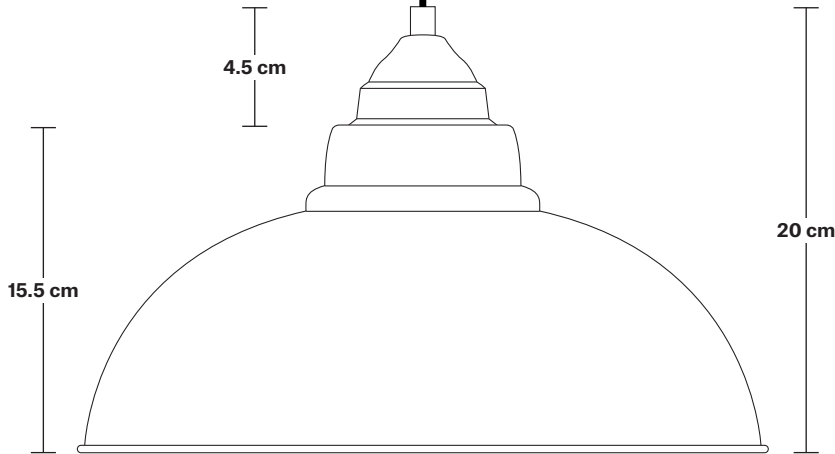

# Old Factory Pendant - 12 Inch

Product Code: OF-P12

H: 20 cm x W: 30.4 cm x D: 30.4 cm

30.4 cm

**Bulb required:** Standard screw (E27) fitting, max 40W.

**Shade weight:** 0.9 kg | **Holder weight:** 0.5 kg

**Maximum weight:** 1.4 kg

## DIMENSIONS

Shade Diameter: 30.4 cm / 12"

Shade Height (no holder): 15.5 cm / 6"

Holder Diameter: 8 cm / 3.1"

Holder Height: 8 cm / 3.1"

Ceiling Rose Diameter: 12 cm / 4.7"

Ceiling Rose Height: 7 cm / 2.8"

## DIMENSIONS

Bulb Holder Diameter: 7 cm / 2.7"

Bulb Holder Height: 7.5 cm / 2.9"

Ceiling Rose Diameter: 12 cm / 4.7"

Ceiling Rose Height: 2 cm / 0.8"

Full Drop: 109.5 cm / 43.1"

INDUSTVILLE