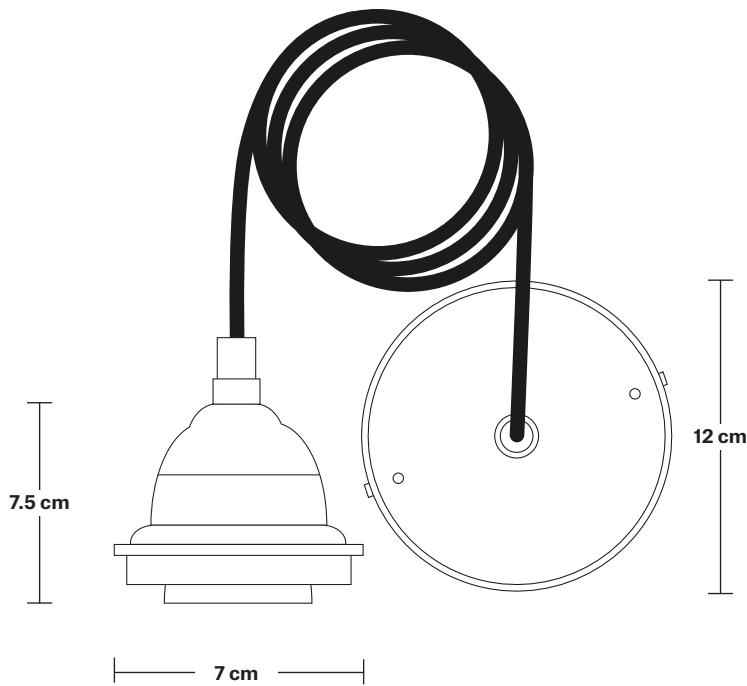

Ready to be installed, installation required.

Wall mount screws not included.

Holders available: Aluminium.

Flex: 1m Brown, Grey or Black Round Fabric Flex.

Ceiling rose: Aluminium.

DIMENSIONS

Shade Diameter: 30.4 cm / 12"

Shade Height (no holder): 15.5 cm / 6"

Holder Diameter: 8 cm / 3.1"

Holder Height: 8 cm / 3.1"

Ceiling Rose Diameter: 12 cm / 4.7"

Ceiling Rose Height: 7 cm / 2.8"

INDUSTVILLE

Old Factory Cord Set ES E27 Bulb Holder

Product Code: OF-CS

H: 109.5 cm x W: 12 cm x D: 12 cm

SPECIFICATIONS

We meet all UK and EU lighting and safety regulations.

Our products are hand finished to ensure an authentic vintage look and therefore they may vary slightly from those shown in the images.

DIMENSIONS

Bulb Holder Diameter: 7 cm / 2.7"

Bulb Holder Height: 7.5 cm / 2.9"

Ceiling Rose Diameter: 12 cm / 4.7"

Ceiling Rose Height: 2 cm / 0.8"

Full Drop: 109.5 cm / 43.1"

Old Factory - 12 Inch - Pewter & Copper