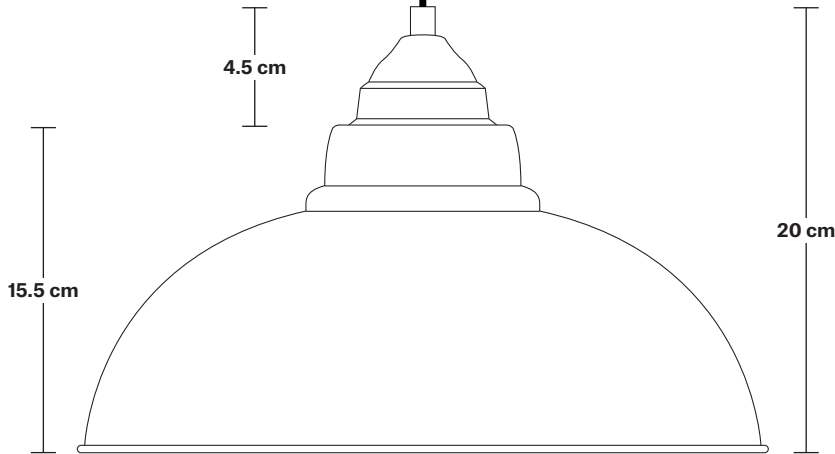

Old Factory Pendant - 12 Inch

Product Code: OF-P12

H: 20 cm x W: 30.4 cm x D: 30.4 cm

SPECIFICATIONS

We meet all UK and EU lighting and safety regulations.

Our products are hand finished to ensure an authentic vintage look and therefore they may vary slightly from those shown in the images.

Ready to be installed, installation required.

Wall mount screws not included.

Holders available: Aluminium.

Flex: 1m Brown, Grey or Black Round Fabric Flex.

Ceiling rose: Aluminium.

DIMENSIONS

Shade Diameter: 30.4 cm / 12"

Product Code: OF-CS

H: 109.5 cm x W: 12 cm x D: 12 cm

SPECIFICATIONS

We meet all UK and EU lighting and safety regulations.

Our products are hand finished to ensure an authentic vintage look and therefore they may vary slightly from those shown in the images.

DIMENSIONS

Bulb Holder Diameter: 7 cm / 2.7"

Bulb Holder Height: 7.5 cm / 2.9"

Ceiling Rose Diameter: 12 cm / 4.7"

Ceiling Rose Height: 2 cm / 0.8"

Full Drop: 109.5 cm / 43.1"

Old Factory - 12 Inch - Pewter & Copper