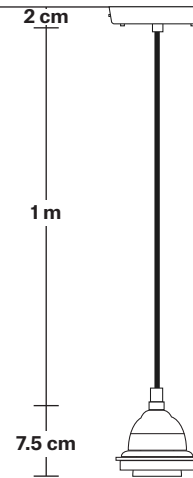

Old Factory Pendant - 12 Inch

Product Code: OF-P12

H: 20 cm x W: 30.4 cm x D: 30.4 cm

SPECIFICATIONS

We meet all UK and EU lighting and safety regulations.

Our products are hand finished to ensure an authentic vintage look and therefore they may vary slightly from those shown in the images.

Shade Height (no holder): 15.5 cm / 6"

Holder Diameter: 8 cm / 3.1"

Holder Height: 8 cm / 3.1"

Ceiling Rose Diameter: 12 cm / 4.7"

Ceiling Rose Height: 7 cm / 2.8"

INDUSTVILLE

Old Factory Cord Set ES E27 Bulb Holder

Product Code: OF-CS

H: 109.5 cm x W: 12 cm x D: 12 cm

SPECIFICATIONS

We meet all UK and EU lighting and safety regulations.

Our products are hand finished to ensure an authentic vintage look and therefore they may vary slightly from those shown in the images.

DIMENSIONS

Bulb Holder Diameter: 7 cm / 2.7"

Bulb Holder Height: 7.5 cm / 2.9"

Ceiling Rose Diameter: 12 cm / 4.7"

Ceiling Rose Height: 2 cm / 0.8"

Full Drop: 109.5 cm / 43.1"

Old Factory - 12 Inch - Pewter & Copper