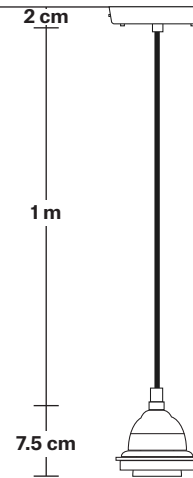

**Bulb required:** Standard screw (E27) fitting, max 40W.

**Shade weight:** 0.9 kg | **Holder weight:** 0.5 kg

**Maximum weight:** 1.4 kg

## DIMENSIONS

Shade Diameter: 30.4 cm / 12"

Shade Height (no holder): 15.5 cm / 6"

Holder Diameter: 8 cm / 3.1"

Holder Height: 8 cm / 3.1"

Ceiling Rose Diameter: 12 cm / 4.7"

Ceiling Rose Height: 7 cm / 2.8"

# Old Factory Cord Set ES E27 Bulb Holder

Product Code: OF-CS

H: 109.5 cm x W: 12 cm x D: 12 cm

## DIMENSIONS

Bulb Holder Diameter: 7 cm / 2.7"

Bulb Holder Height: 7.5 cm / 2.9"

Ceiling Rose Diameter: 12 cm / 4.7"

Ceiling Rose Height: 2 cm / 0.8"

Full Drop: 109.5 cm / 43.1"

INDUSTVILLE