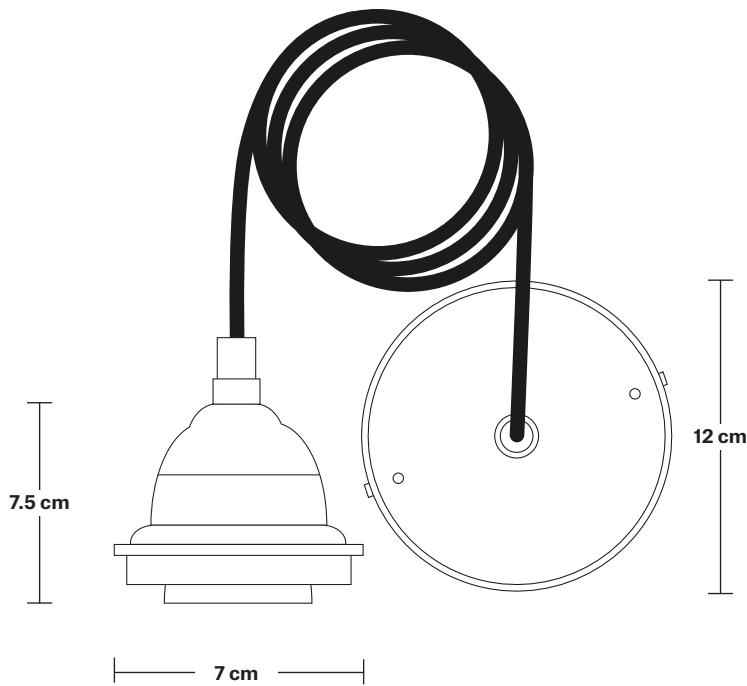

**Bulb required:** Standard screw (E27) fitting, max 40W.

**Shade weight:** 0.9 kg | **Holder weight:** 0.5 kg

**Maximum weight:** 1.4 kg

## DIMENSIONS

Shade Diameter: 30.4 cm / 12"

Shade Height (no holder): 15.5 cm / 6"

Holder Diameter: 8 cm / 3.1"

Holder Height: 8 cm / 3.1"

Ceiling Rose Diameter: 12 cm / 4.7"

Ceiling Rose Height: 7 cm / 2.8"

# Old Factory Cord Set ES E27 Bulb Holder

Product Code: OF-CS

H: 109.5 cm x W: 12 cm x D: 12 cm

## DIMENSIONS

Bulb Holder Diameter: 7 cm / 2.7"

Bulb Holder Height: 7.5 cm / 2.9"

Ceiling Rose Diameter: 12 cm / 4.7"

Ceiling Rose Height: 2 cm / 0.8"

Full Drop: 109.5 cm / 43.1"

INDUSTVILLE