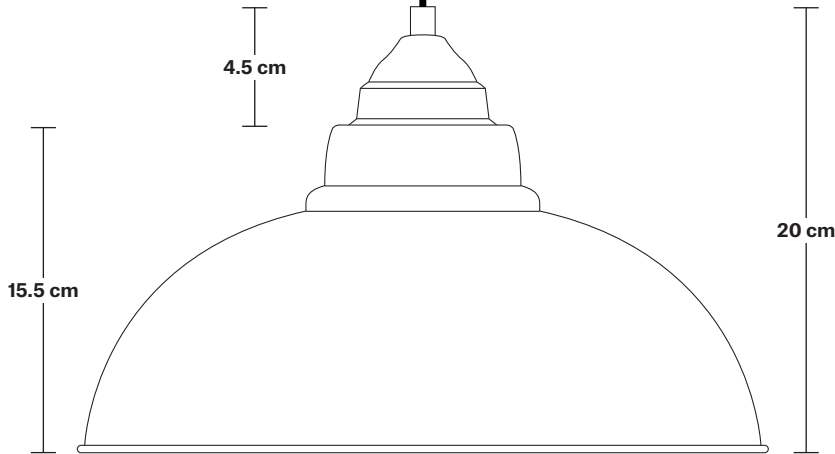

# Old Factory Pendant - 12 Inch

Product Code: OF-P12

H: 20 cm x W: 30.4 cm x D: 30.4 cm

**Bulb required:** Standard screw (E27) fitting, max 40W.

**Shade weight:** 0.9 kg | **Holder weight:** 0.5 kg

**Maximum weight:** 1.4 kg

## DIMENSIONS

Shade Diameter: 30.4 cm / 12"

Shade Height (no holder): 15.5 cm / 6"

Holder Diameter: 8 cm / 3.1"

Holder Height: 8 cm / 3.1"

Ceiling Rose Diameter: 12 cm / 4.7"

Ceiling Rose Height: 7 cm / 2.8"

## DIMENSIONS

Bulb Holder Diameter: 7 cm / 2.7"

Bulb Holder Height: 7.5 cm / 2.9"

Ceiling Rose Diameter: 12 cm / 4.7"

Ceiling Rose Height: 2 cm / 0.8"

Full Drop: 109.5 cm / 43.1"

INDUSTVILLE