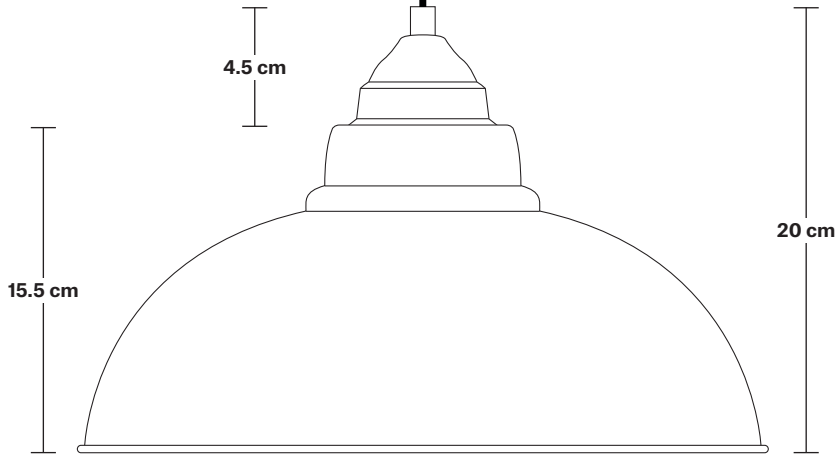

Old Factory Pendant - 12 Inch

Product Code: OF-P12

H: 20 cm x W: 30.4 cm x D: 30.4 cm

30.4 cm

SPECIFICATIONS

We meet all UK and EU lighting and safety regulations.

Our products are hand finished to ensure an authentic vintage look and therefore they may vary slightly from those shown in the images.

Ready to be installed, installation required.

Wall mount screws not included.

Holders available: Aluminium.

Flex: 1m Brown, Grey or Black Round Fabric Flex.

Ceiling rose: Aluminium.

DIMENSIONS

Shade Diameter: 30.4 cm / 12"

Product Code: OF-CS

H: 109.5 cm x W: 12 cm x D: 12 cm

SPECIFICATIONS

We meet all UK and EU lighting and safety regulations.

Our products are hand finished to ensure an authentic vintage look and therefore they may vary slightly from those shown in the images.

DIMENSIONS

Bulb Holder Diameter: 7 cm / 2.7"

Bulb Holder Height: 7.5 cm / 2.9"

Ceiling Rose Diameter: 12 cm / 4.7"

Ceiling Rose Height: 2 cm / 0.8"

Full Drop: 109.5 cm / 43.1"

Old Factory - 12 Inch - Pewter & Brass