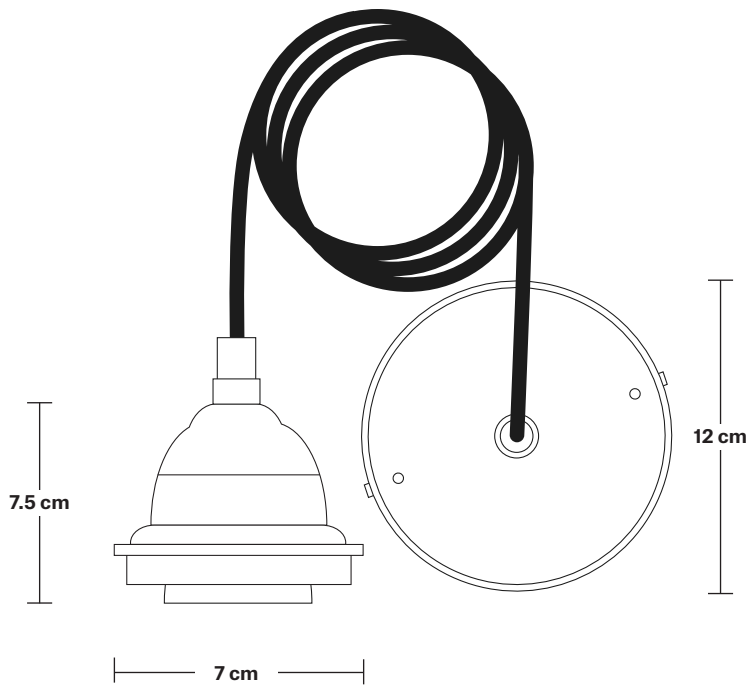

Ready to be installed, installation required.

Wall mount screws not included.

Holders available: Aluminium.

Flex: 1m Brown, Grey or Black Round Fabric Flex.

Ceiling rose: Aluminium.

DIMENSIONS

Shade Diameter: 30.4 cm / 12"

Shade Height (no holder): 15.5 cm / 6"

Holder Diameter: 8 cm / 3.1"

Holder Height: 8 cm / 3.1"

Ceiling Rose Diameter: 12 cm / 4.7"

Ceiling Rose Height: 7 cm / 2.8"

INDUSTVILLE

Old Factory Cord Set ES E27 Bulb Holder

Product Code: OF-CS

H: 109.5 cm x W: 12 cm x D: 12 cm

SPECIFICATIONS

We meet all UK and EU lighting and safety regulations.

Our products are hand finished to ensure an authentic vintage look and therefore they may vary slightly from those shown in the images.

DIMENSIONS

Bulb Holder Diameter: 7 cm / 2.7"

Bulb Holder Height: 7.5 cm / 2.9"

Ceiling Rose Diameter: 12 cm / 4.7"

Ceiling Rose Height: 2 cm / 0.8"

Full Drop: 109.5 cm / 43.1"

Old Factory - 12 Inch - Pewter & Brass