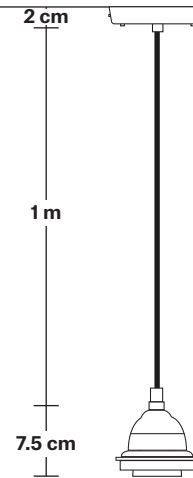

Old Factory Pendant - 12 Inch

Product Code: OF-P12

H: 20 cm x W: 30.4 cm x D: 30.4 cm

30.4 cm

SPECIFICATIONS

We meet all UK and EU lighting and safety regulations.

Our products are hand finished to ensure an authentic vintage look and therefore they may vary slightly from those shown in the images.

Shade Height (no holder): 15.5 cm / 6"

Holder Diameter: 8 cm / 3.1"

Holder Height: 8 cm / 3.1"

Ceiling Rose Diameter: 12 cm / 4.7"

Ceiling Rose Height: 7 cm / 2.8"

INDUSTVILLE

Old Factory Cord Set ES E27 Bulb Holder

Product Code: OF-CS

H: 109.5 cm x W: 12 cm x D: 12 cm

SPECIFICATIONS

We meet all UK and EU lighting and safety regulations.

Our products are hand finished to ensure an authentic vintage look and therefore they may vary slightly from those shown in the images.

DIMENSIONS

Bulb Holder Diameter: 7 cm / 2.7"

Bulb Holder Height: 7.5 cm / 2.9"

Ceiling Rose Diameter: 12 cm / 4.7"

Ceiling Rose Height: 2 cm / 0.8"

Full Drop: 109.5 cm / 43.1"

Old Factory - 12 Inch - Pewter & Brass