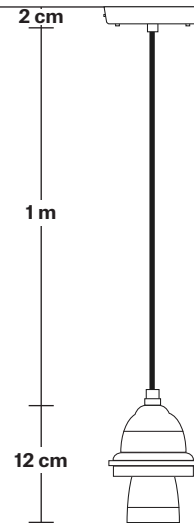

# Old Factory Slotted Heat Lamp Pendant - 15 Inch

Product Code: OF-HLP15

H: 23 cm x W: 38 cm x D: 38 cm

## DIMENSIONS

Shade Diameter: 38 cm / 15"

Shade Height (no holder): 18.5 cm / 7.3"

Holder Diameter: 8 cm / 3.2"

Holder Height: 8 cm / 3.2"

Ceiling Rose Diameter: 12 cm / 4.8"

Ceiling Rose Height: 2 cm / 0.8"

# Old Factory Heat Cord Set ES E27 Bulb Holder

Product Code: OF-HCS-BK-LP

H: 114 cm x W: 12 cm x D: 12 cm

## DIMENSIONS

Bulb Holder Diameter: 8 cm / 3.1"

Bulb Holder Height: 12 cm / 4.7"

Ceiling Rose Diameter: 12 cm / 4.7"

Ceiling Rose Height: 2 cm / 0.8"

Full Drop: 114 cm / 44.8"