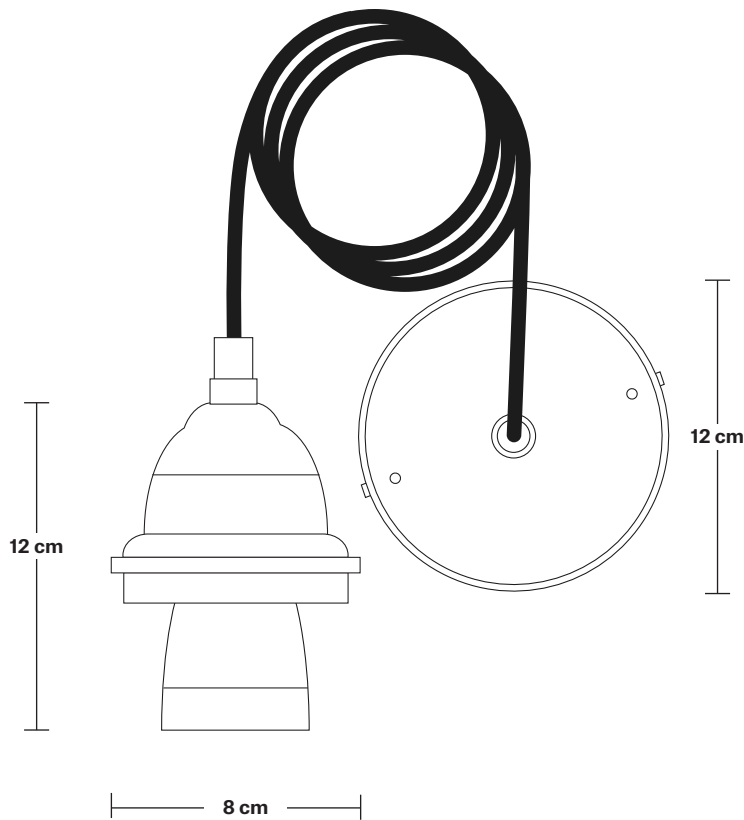

**Bulb required:** Standard screw (E27) fitting, max 250W.

**Shade weight:** 1 kg | **Holder weight:** 0.5 kg

**Heat Bulb:** 0.5 kg | **Max weight:** 2 kg

## DIMENSIONS

Shade Diameter: 38 cm / 15"

Shade Height (no holder): 18.5 cm / 7.3"

Holder Diameter: 8 cm / 3.2"

Holder Height: 8 cm / 3.2"

Ceiling Rose Diameter: 12 cm / 4.8"

Ceiling Rose Height: 2 cm / 0.8"

# Old Factory Heat Cord Set ES E27 Bulb Holder

Product Code: OF-HCS-BK-LP

H: 114 cm x W: 12 cm x D: 12 cm

## DIMENSIONS

Bulb Holder Diameter: 8 cm / 3.1"

Bulb Holder Height: 12 cm / 4.7"

Ceiling Rose Diameter: 12 cm / 4.7"

Ceiling Rose Height: 2 cm / 0.8"

Full Drop: 114 cm / 44.8"