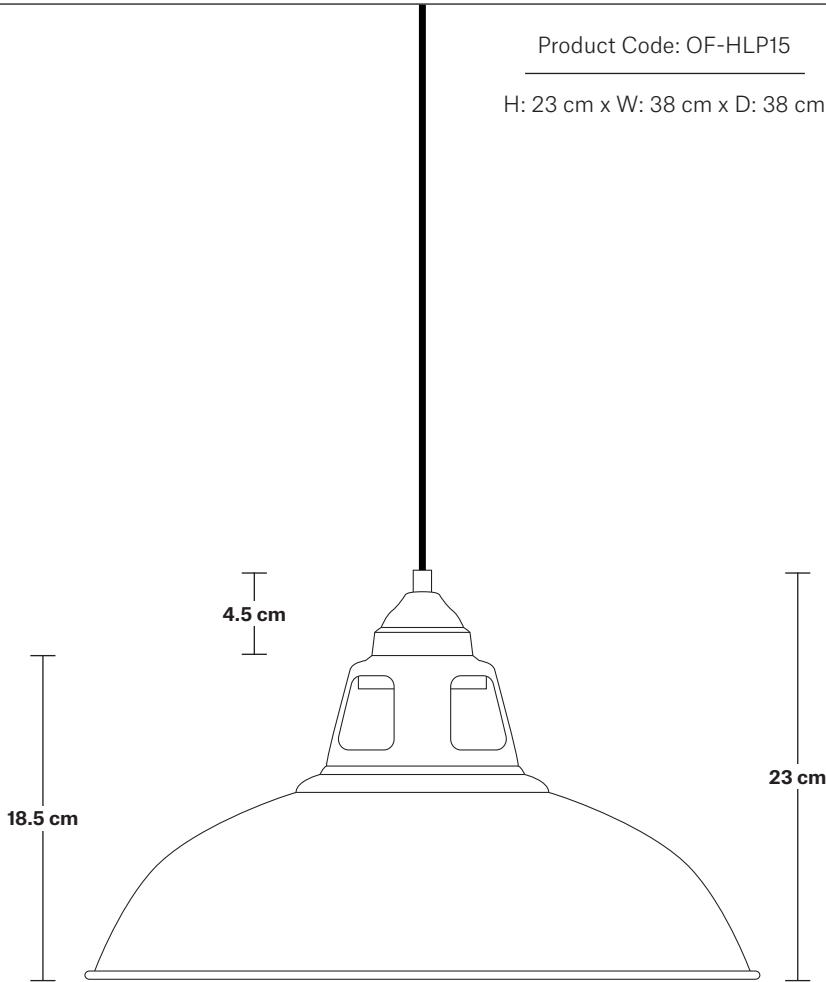

# Old Factory Slotted Heat Lamp Pendant - 15 Inch

Product Code: OF-HLP15

H: 23 cm x W: 38 cm x D: 38 cm

**Bulb required:** Standard screw (E27) fitting, max 250W.

**Shade weight:** 1 kg | **Holder weight:** 0.5 kg

**Heat Bulb:** 0.5 kg | **Max weight:** 2 kg

## DIMENSIONS

Shade Diameter: 38 cm / 15"

Shade Height (no holder): 18.5 cm / 7.3"

Holder Diameter: 8 cm / 3.2"

Holder Height: 8 cm / 3.2"

Ceiling Rose Diameter: 12 cm / 4.8"

Ceiling Rose Height: 2 cm / 0.8"

## DIMENSIONS

Bulb Holder Diameter: 8 cm / 3.1"

Bulb Holder Height: 12 cm / 4.7"

Ceiling Rose Diameter: 12 cm / 4.7"

Ceiling Rose Height: 2 cm / 0.8"

Full Drop: 114 cm / 44.8"