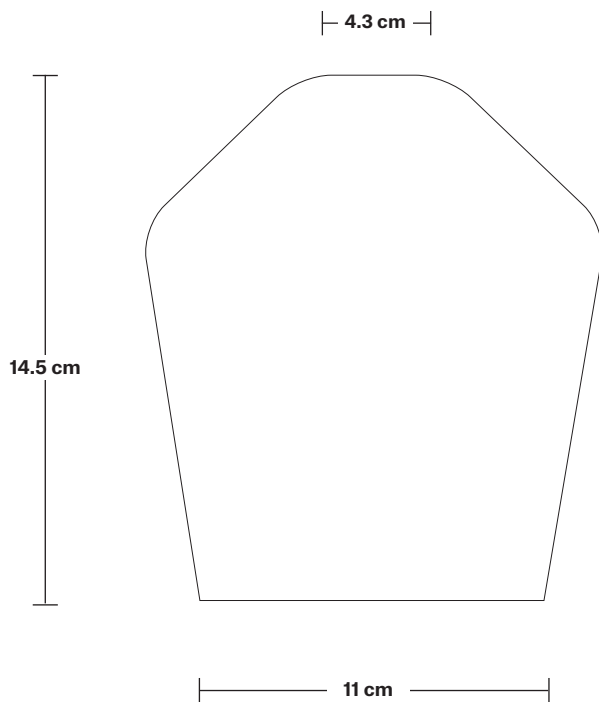

Tinted Glass Schoolhouse – 5.5 Inch – Shade Only

Product Code: TGL-SH5-SO

H: 14.5 cm x W: 14 cm x D: 14 cm

SPECIFICATIONS

We meet all UK and EU lighting and safety regulations.

Our products are hand finished to ensure an authentic vintage look and therefore they may vary slightly from those shown in the images.

Shade weight: 0.5 kg

INFORMATION

Finishes: Amber, Smoke Grey.

DIMENSIONS

Shade Diameter: 14 cm / 5.5"

Shade Height: 14.5 cm / 5.7"

INDUSTVILLE