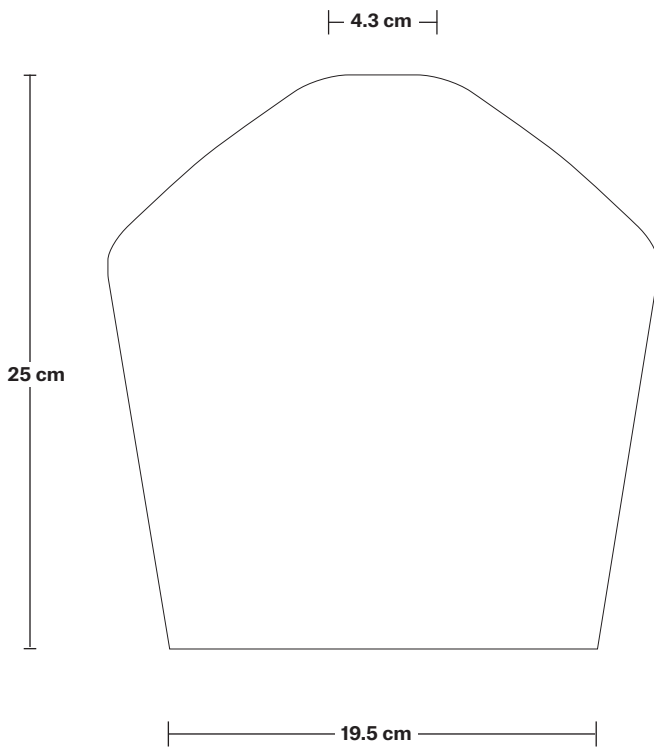

Tinted Glass Schoolhouse – 10 Inch – Shade Only

Product Code: TGL-SH10-SO

H: 25 cm x W: 25 cm x D: 25 cm

SPECIFICATIONS

We meet all UK and EU lighting and safety regulations.

Our products are hand finished to ensure an authentic vintage look and therefore they may vary slightly from those shown in the images.

Shade weight: 1.1 kg

INFORMATION

Finishes: Amber, Smoke Grey.

DIMENSIONS

Shade Diameter: 25 cm / 9.8"

Shade Height: 25 cm / 9.8"

INDUSTVILLE