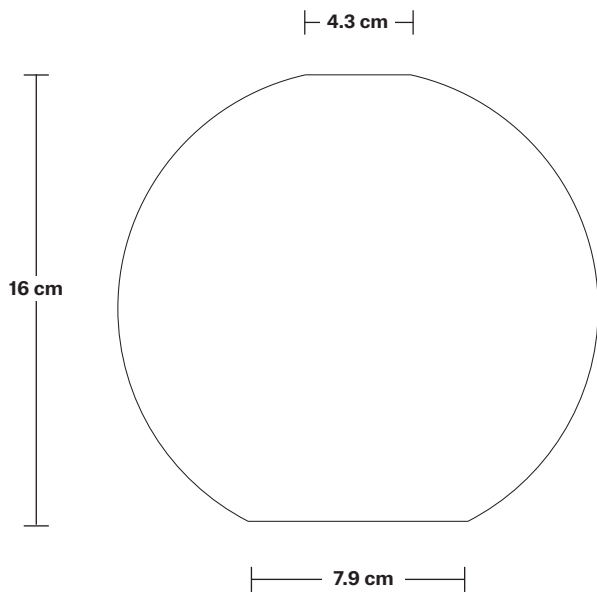

# Tinted Glass Globe - 7 Inch - Shade Only

Product Code: TGL-GL7-SO

H: 16 cm x W: 17 cm x D: 17 cm

**Shade weight:** 0.53 kg

## DIMENSIONS

Shade Diameter: 17 cm / 6.6"

Shade Height: 16 cm / 6.2"

INDUSTVILLE