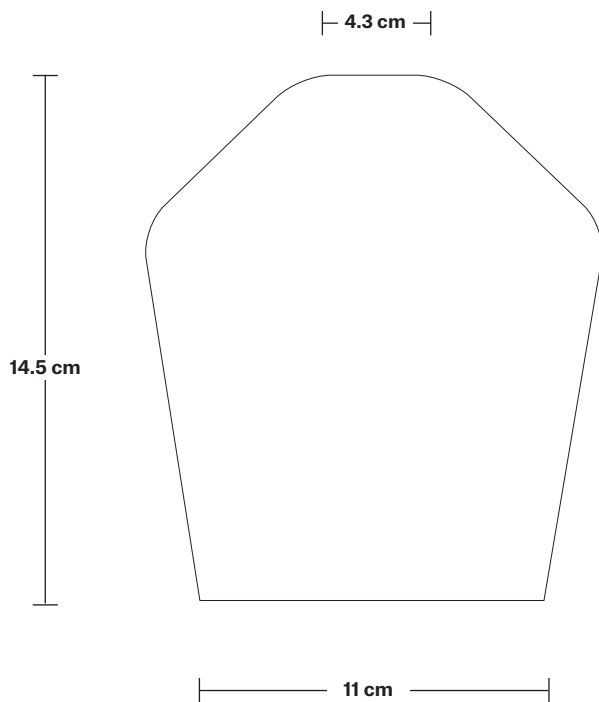

## DIMENSIONS

Shade Diameter: 14 cm / 5.5"

Shade Height (no holder): 14.5 cm / 5.7"

Holder Diameter: 6 cm / 2.3"

Holder Height: 25 cm / 9.8"

Wall Rose Diameter: 13 cm / 5.1"

Wall Rose Height: 3 cm / 1.2"

INDUSTVILLE

## DIMENSIONS

Holder Diameter: 6 cm / 2.3"

Holder Height: 25 cm / 10"

Projection: 23 cm / 9.1"

Wall Rose Diameter: 13 cm / 5.1"

Wall Rose Depth: 3 cm / 1.2"

INDUSTVILLE

# Tinted Glass Schoolhouse – 5.5 Inch – Shade Only

Product Code: TGL-SH5-SO

H: 14.5 cm x W: 14 cm x D: 14 cm

## DIMENSIONS

Shade Diameter: 14 cm / 5.5"

Shade Height: 14.5 cm / 5.7"

INDUSTVILLE