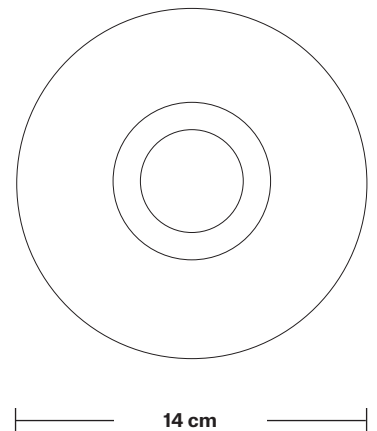

## DIMENSIONS

Shade Diameter: 14 cm / 5.5"

Shade Height (no holder): 14.5 cm / 5.7"

Holder Diameter: 6 cm / 2.3"

Holder Height: 25 cm / 9.8"

Wall Rose Diameter: 13 cm / 5.1"

Wall Rose Height: 3 cm / 1.2"

INDUSTVILLE

## DIMENSIONS

Holder Diameter: 6 cm / 2.3"

Holder Height: 25 cm / 10"

Projection: 23 cm / 9.1"

Wall Rose Diameter: 13 cm / 5.1"

Wall Rose Depth: 3 cm / 1.2"

INDUSTVILLE

# Tinted Glass Schoolhouse – 5.5 Inch – Shade Only

Product Code: TGL-SH5-SO

H: 14.5 cm x W: 14 cm x D: 14 cm

## DIMENSIONS

Shade Diameter: 14 cm / 5.5"

Shade Height: 14.5 cm / 5.7"

INDUSTVILLE