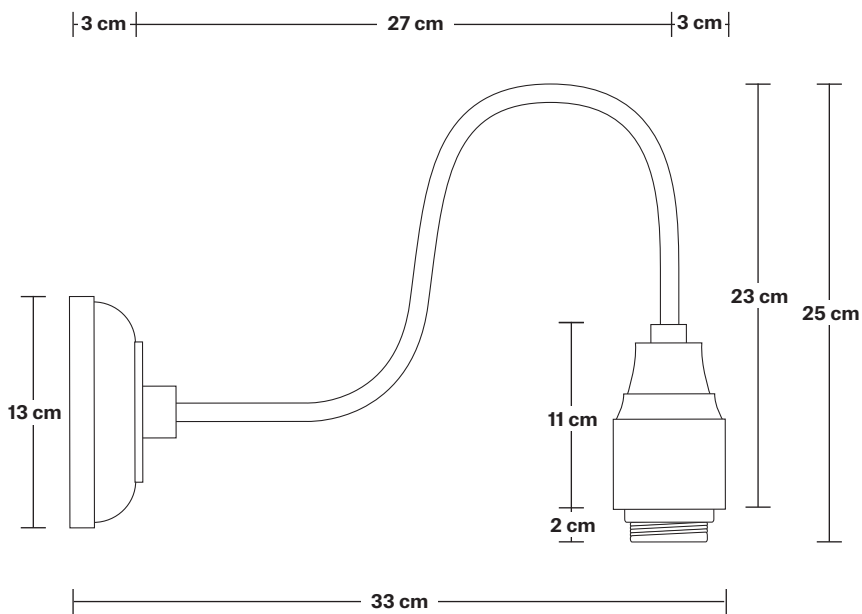

## DIMENSIONS

Shade Diameter: 14 cm / 5.5"

Shade Height (no holder): 14.5 cm / 5.7"

Holder Diameter: 6 cm / 2.3"

Holder Height: 25 cm / 9.8"

Wall Rose Diameter: 13 cm / 5.1"

Wall Rose Height: 3 cm / 1.2"

INDUSTVILLE

# Swan Neck Wall Holder

Product Code: SN-WL

H: 25 cm x W: 13 cm x D: 33 cm

## DIMENSIONS

Holder Diameter: 6 cm / 2.3"

Holder Height: 25 cm / 10"

Projection: 23 cm / 9.1"

Wall Rose Diameter: 13 cm / 5.1"

Wall Rose Depth: 3 cm / 1.2"

INDUSTVILLE

## DIMENSIONS

Shade Diameter: 14 cm / 5.5"

Shade Height: 14.5 cm / 5.7"

INDUSTVILLE