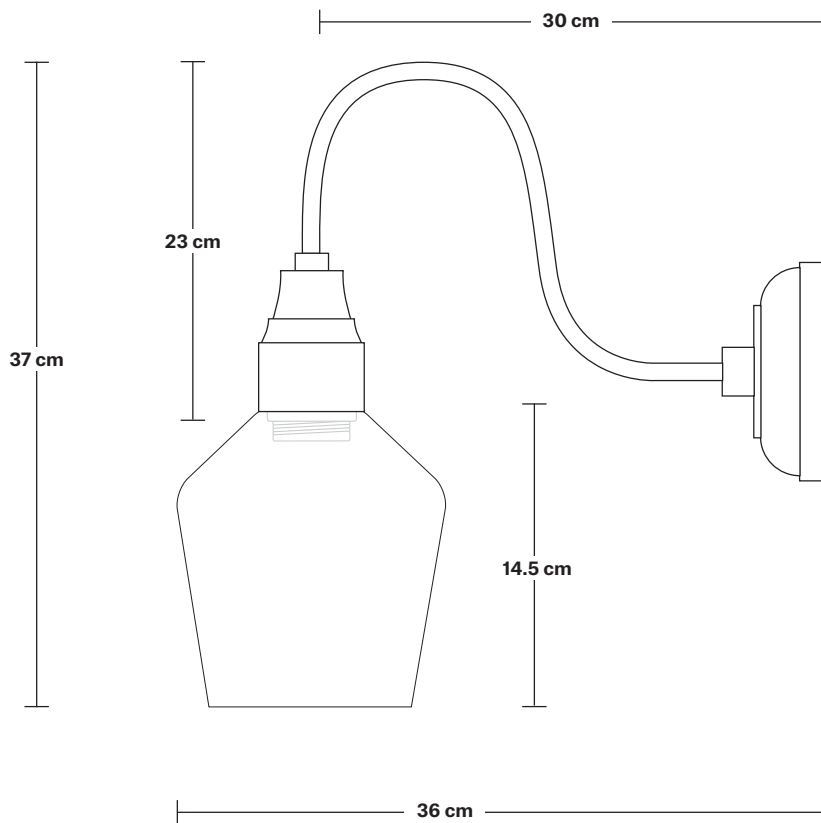

# Swan Neck Tinted Glass Schoolhouse Wall Light - 5.5 Inch

Product Code: SN-TGL-SHWL5

H: 37 cm x W: 14 cm x D: 36 cm

## DIMENSIONS

Shade Diameter: 14 cm / 5.5"

Shade Height (no holder): 14.5 cm / 5.7"

Holder Diameter: 6 cm / 2.3"

Holder Height: 25 cm / 9.8"

Wall Rose Diameter: 13 cm / 5.1"

Wall Rose Height: 3 cm / 1.2"

INDUSTVILLE

## DIMENSIONS

Holder Diameter: 6 cm / 2.3"

Holder Height: 25 cm / 10"

Projection: 23 cm / 9.1"

Wall Rose Diameter: 13 cm / 5.1"

Wall Rose Depth: 3 cm / 1.2"

INDUSTVILLE

## DIMENSIONS

Shade Diameter: 14 cm / 5.5"

Shade Height: 14.5 cm / 5.7"

INDUSTVILLE