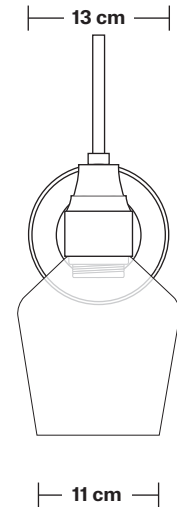

# Swan Neck Tinted Glass Schoolhouse Wall Light - 5.5 Inch

Product Code: SN-TGL-SHWL5

H: 37 cm x W: 14 cm x D: 36 cm

## DIMENSIONS

Shade Diameter: 14 cm / 5.5"

Shade Height (no holder): 14.5 cm / 5.7"

Holder Diameter: 6 cm / 2.3"

Holder Height: 25 cm / 9.8"

Wall Rose Diameter: 13 cm / 5.1"

Wall Rose Height: 3 cm / 1.2"

INDUSTVILLE

## DIMENSIONS

Holder Diameter: 6 cm / 2.3"

Holder Height: 25 cm / 10"

Projection: 23 cm / 9.1"

Wall Rose Diameter: 13 cm / 5.1"

Wall Rose Depth: 3 cm / 1.2"

INDUSTVILLE

## DIMENSIONS

Shade Diameter: 14 cm / 5.5"

Shade Height: 14.5 cm / 5.7"

INDUSTVILLE