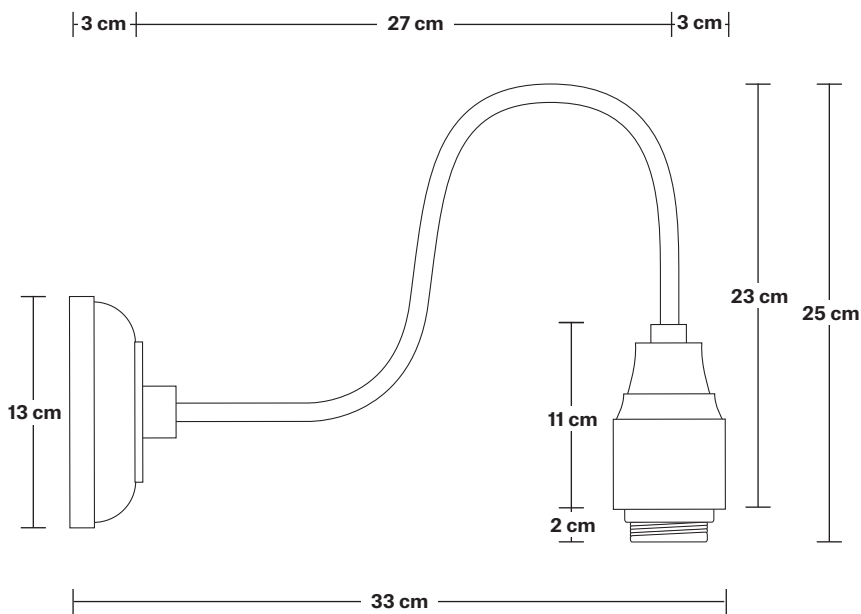

Swan Neck Tinted Glass Globe Wall Light - 9 Inch

Product Code: SN-TGL-GLWL9

H: 42.5 cm x W: 22 cm x D: 40 cm

SPECIFICATIONS

We meet all UK and EU lighting and safety regulations.

Our products are hand finished to ensure an authentic vintage look and therefore they may vary slightly from those shown in the images.

Wall mount screws not included.

Holders available: Brass, Pewter.

Wall rose: Brass, Pewter.

DIMENSIONS

Shade Diameter: 22 cm / 8.6"

Shade Height (no holder): 21 cm / 8.2"

Holder Diameter: 6 cm / 2.3"

Holder Height: 25 cm / 9.8"

Wall Rose Diameter: 13 cm / 5.1"

Wall Rose Height: 3 cm / 1.2"

Swan Neck Wall Holder

Product Code: SN-WL

H: 25 cm x W: 13 cm x D: 33 cm

SPECIFICATIONS

We meet all UK and EU lighting and safety regulations.

Our products are hand finished to ensure an authentic vintage look and therefore they may vary slightly from those shown in the images.

DIMENSIONS

Holder Diameter: 6 cm / 2.3"

Holder Height: 25 cm / 10"

Projection: 23 cm / 9.1"

Wall Rose Diameter: 13 cm / 5.1"

Wall Rose Depth: 3 cm / 1.2"

Tinted Glass Globe - 9 Inch - Shade Only

Product Code: TGL-GL9-SO