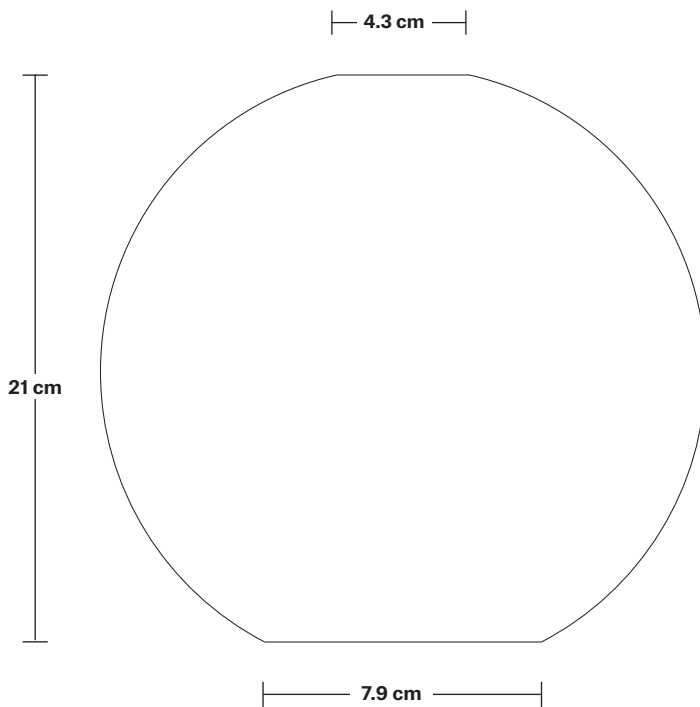

Wall Rose Diameter: 13 cm / 5.1"

Wall Rose Height: 3 cm / 1.2"

Swan Neck Wall Holder

Product Code: SN-WL

H: 25 cm x W: 13 cm x D: 33 cm

SPECIFICATIONS

We meet all UK and EU lighting and safety regulations.

Our products are hand finished to ensure an authentic vintage look and therefore they may vary slightly from those shown in the images.

DIMENSIONS

Holder Diameter: 6 cm / 2.3"

Holder Height: 25 cm / 10"

Projection: 23 cm / 9.1"

Wall Rose Diameter: 13 cm / 5.1"

Wall Rose Depth: 3 cm / 1.2"

Tinted Glass Globe - 9 Inch - Shade Only

Product Code: TGL-GL9-SO

H: 21 cm x W: 22 cm x D: 22 cm

SPECIFICATIONS

We meet all UK and EU lighting and safety regulations.

Our products are hand finished to ensure an authentic vintage look and therefore they may vary slightly from those shown in the images.

Shade weight: 0.6 kg

INFORMATION

Finishes: Amber, Smoke Grey.

DIMENSIONS

Shade Diameter: 22 cm / 8.6"

Shade Height (no holder): 21 cm / 8.2"

INDUSTVILLE

Tinted Glass Globe - 9 Inch - Amber