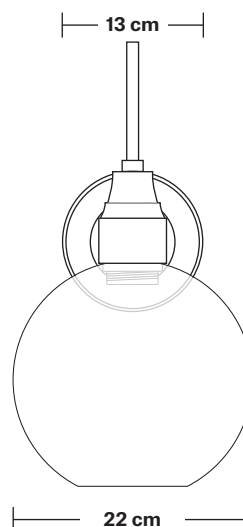

Swan Neck Tinted Glass Globe Wall Light - 9 Inch

Product Code: SN-TGL-GLWL9

H: 42.5 cm x W: 22 cm x D: 40 cm

SPECIFICATIONS

We meet all UK and EU lighting and safety regulations.

Our products are hand finished to ensure an authentic vintage look and therefore they may vary slightly from those shown in the images.

Wall mount screws not included.

Holders available: Brass, Pewter.

Wall rose: Brass, Pewter.

DIMENSIONS

Shade Diameter: 22 cm / 8.6"

Shade Height (no holder): 21 cm / 8.2"

Holder Diameter: 6 cm / 2.3"

Holder Height: 25 cm / 9.8"

Wall Rose Diameter: 13 cm / 5.1"

Wall Rose Height: 3 cm / 1.2"

Swan Neck Wall Holder

Product Code: SN-WL

H: 25 cm x W: 13 cm x D: 33 cm

SPECIFICATIONS

We meet all UK and EU lighting and safety regulations.

Our products are hand finished to ensure an authentic vintage look and therefore they may vary slightly from those shown in the images.

DIMENSIONS

Holder Diameter: 6 cm / 2.3"

Holder Height: 25 cm / 10"

Projection: 23 cm / 9.1"

Wall Rose Diameter: 13 cm / 5.1"

Wall Rose Depth: 3 cm / 1.2"

Tinted Glass Globe - 9 Inch - Shade Only

Product Code: TGL-GL9-SO