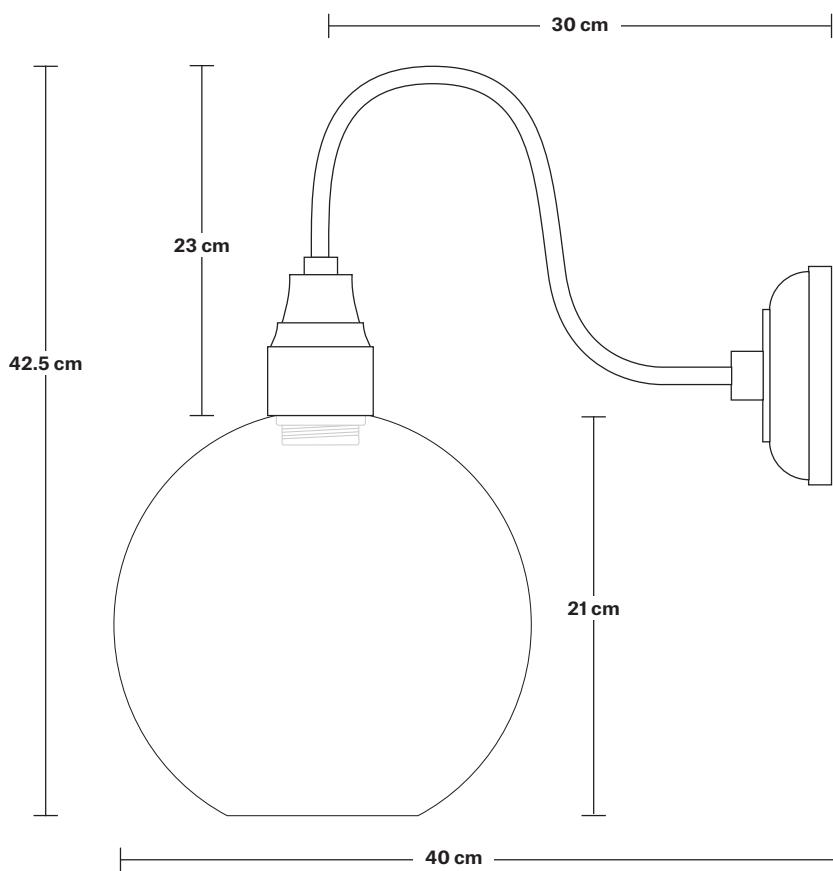

Swan Neck Tinted Glass Globe Wall Light - 9 Inch

Product Code: SN-TGL-GLWL9

H: 42.5 cm x W: 22 cm x D: 40 cm

SPECIFICATIONS

We meet all UK and EU lighting and safety regulations.

Our products are hand finished to ensure an authentic vintage look and therefore they may vary slightly from those shown in the images.

Bulb required: Standard screw (E27) fitting, max 40W.

Shade weight: 0.6 kg | **Holder weight:** 0.6 kg

Maximum weight: 1.1 kg

INFORMATION

Finishes: Amber, Smoke Grey.

Ready to be installed, installation required.

Wall mount screws not included.

Holders available: Brass, Pewter.

Wall rose: Brass, Pewter.

DIMENSIONS

Shade Diameter: 22 cm / 8.6"

Shade Height (no holder): 21 cm / 8.2"

Holder Diameter: 6 cm / 2.3"

Holder Height: 25 cm / 9.8"

Wall Rose Diameter: 13 cm / 5.1"

Wall Rose Height: 3 cm / 1.2"

Swan Neck Wall Holder

Product Code: SN-WL

H: 25 cm x W: 13 cm x D: 33 cm

SPECIFICATIONS

We meet all UK and EU lighting and safety regulations.

Our products are hand finished to ensure an authentic vintage look and therefore they may vary slightly from those shown in the images.