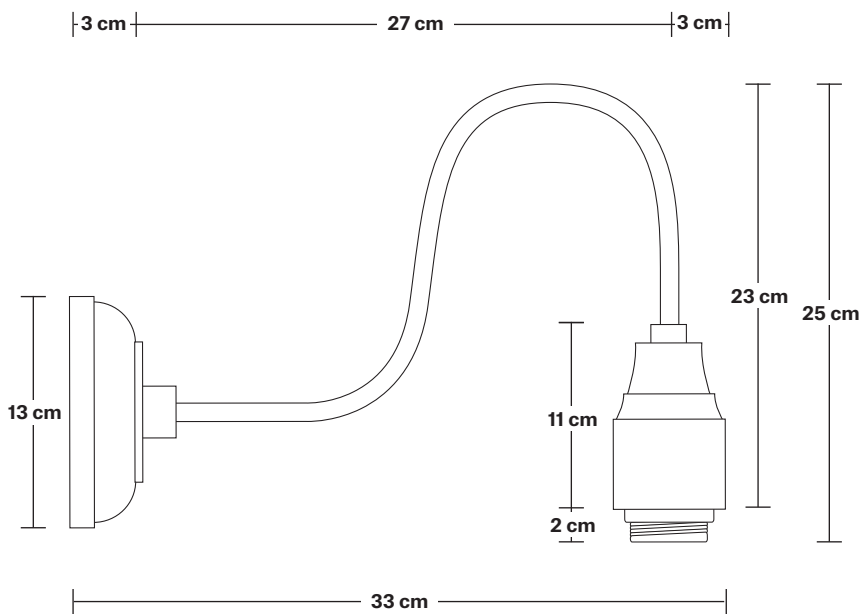

Swan Neck Tinted Glass Globe Wall Light - 7 Inch

Product Code: SN-TGL-GLWL7

H: 38 cm x W: 17 cm x D: 38 cm

SPECIFICATIONS

We meet all UK and EU lighting and safety regulations.

Our products are hand finished to ensure an authentic vintage look and therefore they may vary slightly from those shown in the images.

Wall mount screws not included.

Holders available: Brass, Pewter.

Wall rose: Brass, Pewter.

DIMENSIONS

SShade Diameter: 17 cm / 6.6"

Shade Height (no holder): 16 cm / 6.2"

Holder Diameter: 6 cm / 2.3"

Holder Height: 25 cm / 9.8"

Wall Rose Diameter: 13 cm / 5.1"

Wall Rose Height: 3 cm / 1.2"

Swan Neck Wall Holder

Product Code: SN-WL

H: 25 cm x W: 13 cm x D: 33 cm

SPECIFICATIONS

We meet all UK and EU lighting and safety regulations.

Our products are hand finished to ensure an authentic vintage look and therefore they may vary slightly from those shown in the images.

DIMENSIONS

Holder Diameter: 6 cm / 2.3"

Holder Height: 25 cm / 10"

Projection: 23 cm / 9.1"

Wall Rose Diameter: 13 cm / 5.1"

Wall Rose Depth: 3 cm / 1.2"

INDUSTVILLE

Tinted Glass Globe - 7 Inch - Shade Only