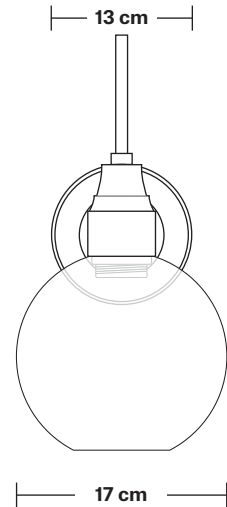

Swan Neck Tinted Glass Globe Wall Light - 7 Inch

Product Code: SN-TGL-GLWL7

H: 38 cm x W: 17 cm x D: 38 cm

SPECIFICATIONS

We meet all UK and EU lighting and safety regulations.

Our products are hand finished to ensure an authentic vintage look and therefore they may vary slightly from those shown in the images.

Wall mount screws not included.

Holders available: Brass, Pewter.

Wall rose: Brass, Pewter.

DIMENSIONS

SShade Diameter: 17 cm / 6.6"

Shade Height (no holder): 16 cm / 6.2"

Holder Diameter: 6 cm / 2.3"

Holder Height: 25 cm / 9.8"

Wall Rose Diameter: 13 cm / 5.1"

Wall Rose Height: 3 cm / 1.2"

Swan Neck Wall Holder

Product Code: SN-WL

H: 25 cm x W: 13 cm x D: 33 cm

SPECIFICATIONS

We meet all UK and EU lighting and safety regulations.

Our products are hand finished to ensure an authentic vintage look and therefore they may vary slightly from those shown in the images.

DIMENSIONS

Holder Diameter: 6 cm / 2.3"

Holder Height: 25 cm / 10"

Projection: 23 cm / 9.1"

Wall Rose Diameter: 13 cm / 5.1"

Wall Rose Depth: 3 cm / 1.2"

INDUSTVILLE

Tinted Glass Globe - 7 Inch - Shade Only