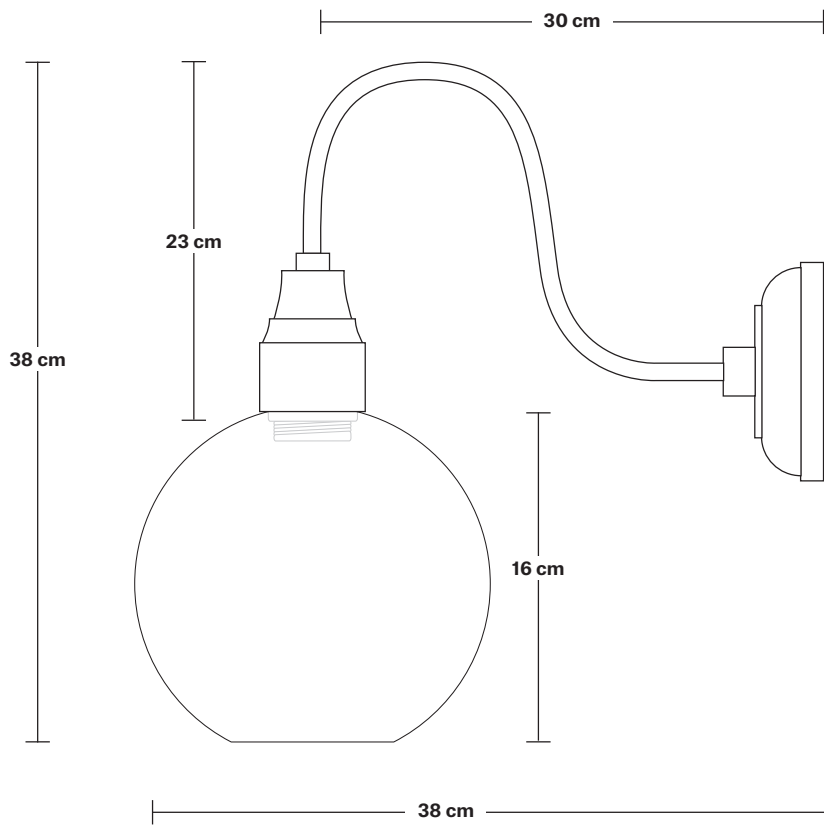

Swan Neck Tinted Glass Globe Wall Light - 7 Inch

Product Code: SN-TGL-GLWL7

H: 38 cm x W: 17 cm x D: 38 cm

SPECIFICATIONS

We meet all UK and EU lighting and safety regulations.

Our products are hand finished to ensure an authentic vintage look and therefore they may vary slightly from those shown in the images.

Wall mount screws not included.

Holders available: Brass, Pewter.

Wall rose: Brass, Pewter.

DIMENSIONS

SShade Diameter: 17 cm / 6.6"

Shade Height (no holder): 16 cm / 6.2"

Holder Diameter: 6 cm / 2.3"

Holder Height: 25 cm / 9.8"

Wall Rose Diameter: 13 cm / 5.1"

Wall Rose Height: 3 cm / 1.2"

Swan Neck Wall Holder

Product Code: SN-WL

H: 25 cm x W: 13 cm x D: 33 cm

SPECIFICATIONS

We meet all UK and EU lighting and safety regulations.

Our products are hand finished to ensure an authentic vintage look and therefore they may vary slightly from those shown in the images.

DIMENSIONS

Holder Diameter: 6 cm / 2.3"

Holder Height: 25 cm / 10"

Projection: 23 cm / 9.1"

Wall Rose Diameter: 13 cm / 5.1"

Wall Rose Depth: 3 cm / 1.2"

INDUSTVILLE

Tinted Glass Globe - 7 Inch - Shade Only