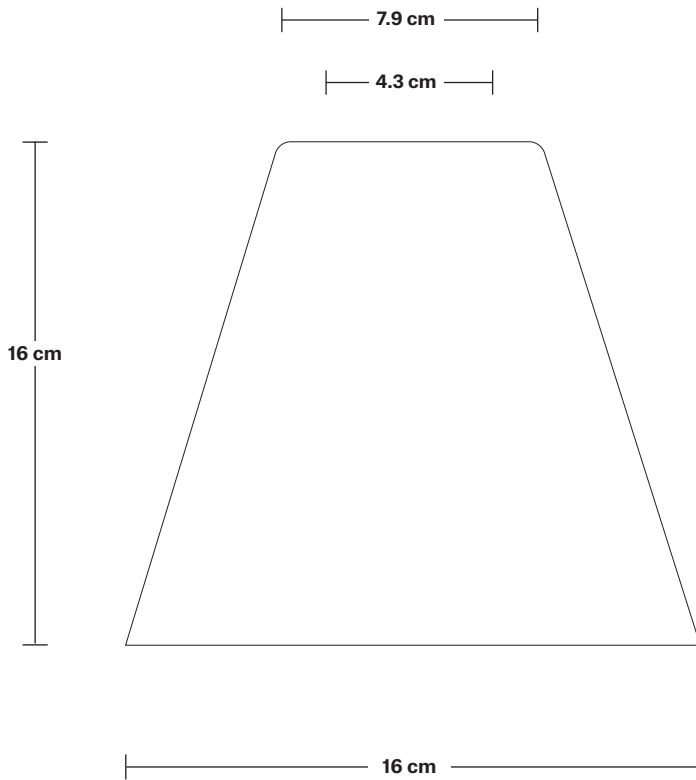

Wall mount screws not included.

Holders available: Brass, Pewter.

Wall rose: Brass, Pewter.

DIMENSIONS

Shade Diameter: 16 cm / 6.2"

Shade Height (no holder): 16 cm / 6.2"

Holder Diameter: 6 cm / 2.3"

Holder Height: 25 cm / 9.8"

Wall Rose Diameter: 13 cm / 5.1"

Wall Rose Height: 3 cm / 1.2"

Swan Neck Wall Holder

Product Code: SN-WL

H: 25 cm x W: 13 cm x D: 33 cm

SPECIFICATIONS

We meet all UK and EU lighting and safety regulations.

Our products are hand finished to ensure an authentic vintage look and therefore they may vary slightly from those shown in the images.

DIMENSIONS

Holder Diameter: 6 cm / 2.3"

Holder Height: 25 cm / 10"

Projection: 23 cm / 9.1"

Wall Rose Diameter: 13 cm / 5.1"

Wall Rose Depth: 3 cm / 1.2"

Tinted Glass Flask - 6 Inch - Shade Only

Product Code: TGL-FL6-SO

H: 16 cm x W: 16 cm x D: 16 cm

SPECIFICATIONS

We meet all UK and EU lighting and safety regulations.

Our products are hand finished to ensure an authentic vintage look and therefore they may vary slightly from those shown in the images.