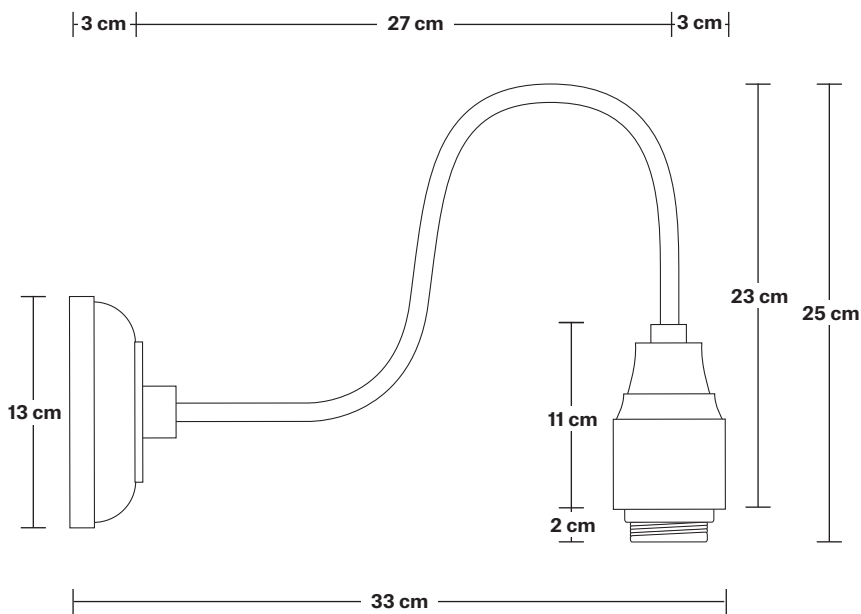

Swan Neck Tinted Glass Flask Wall Light - 6 Inch

Product Code: SN-TGL-FLWL6

H: 38 cm x W: 16 cm x D: 37 cm

SPECIFICATIONS

We meet all UK and EU lighting and safety regulations.

Our products are hand finished to ensure an authentic vintage look and therefore they may vary slightly from those shown in the images.

Wall mount screws not included.

Holders available: Brass, Pewter.

Wall rose: Brass, Pewter.

DIMENSIONS

Shade Diameter: 16 cm / 6.2"

Shade Height (no holder): 16 cm / 6.2"

Holder Diameter: 6 cm / 2.3"

Holder Height: 25 cm / 9.8"

Wall Rose Diameter: 13 cm / 5.1"

Wall Rose Height: 3 cm / 1.2"

Swan Neck Wall Holder

Product Code: SN-WL

H: 25 cm x W: 13 cm x D: 33 cm

SPECIFICATIONS

We meet all UK and EU lighting and safety regulations.

Our products are hand finished to ensure an authentic vintage look and therefore they may vary slightly from those shown in the images.

DIMENSIONS

Holder Diameter: 6 cm / 2.3"

Holder Height: 25 cm / 10"

Projection: 23 cm / 9.1"

Wall Rose Diameter: 13 cm / 5.1"

Wall Rose Depth: 3 cm / 1.2"

Tinted Glass Flask - 6 Inch - Shade Only

Product Code: TGL-FL6-SO