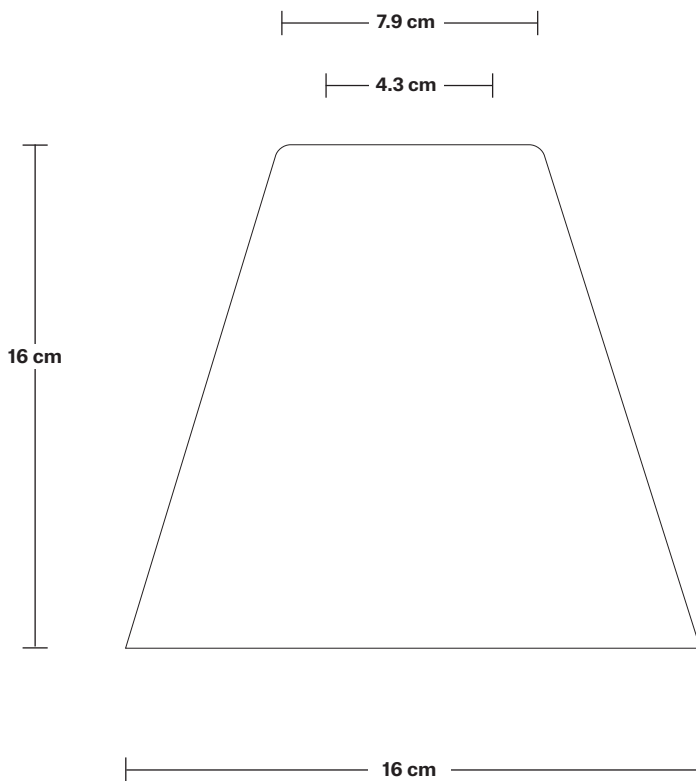

Wall mount screws not included.

Holders available: Brass, Pewter.

Wall rose: Brass, Pewter.

DIMENSIONS

Shade Diameter: 16 cm / 6.2"

Shade Height (no holder): 16 cm / 6.2"

Holder Diameter: 6 cm / 2.3"

Holder Height: 25 cm / 9.8"

Wall Rose Diameter: 13 cm / 5.1"

Wall Rose Height: 3 cm / 1.2"

Swan Neck Wall Holder

Product Code: SN-WL

H: 25 cm x W: 13 cm x D: 33 cm

SPECIFICATIONS

We meet all UK and EU lighting and safety regulations.

Our products are hand finished to ensure an authentic vintage look and therefore they may vary slightly from those shown in the images.

DIMENSIONS

Holder Diameter: 6 cm / 2.3"

Holder Height: 25 cm / 10"

Projection: 23 cm / 9.1"

Wall Rose Diameter: 13 cm / 5.1"

Wall Rose Depth: 3 cm / 1.2"

Tinted Glass Flask - 6 Inch - Shade Only

Product Code: TGL-FL6-SO

H: 16 cm x W: 16 cm x D: 16 cm

SPECIFICATIONS

We meet all UK and EU lighting and safety regulations.

Our products are hand finished to ensure an authentic vintage look and therefore they may vary slightly from those shown in the images.