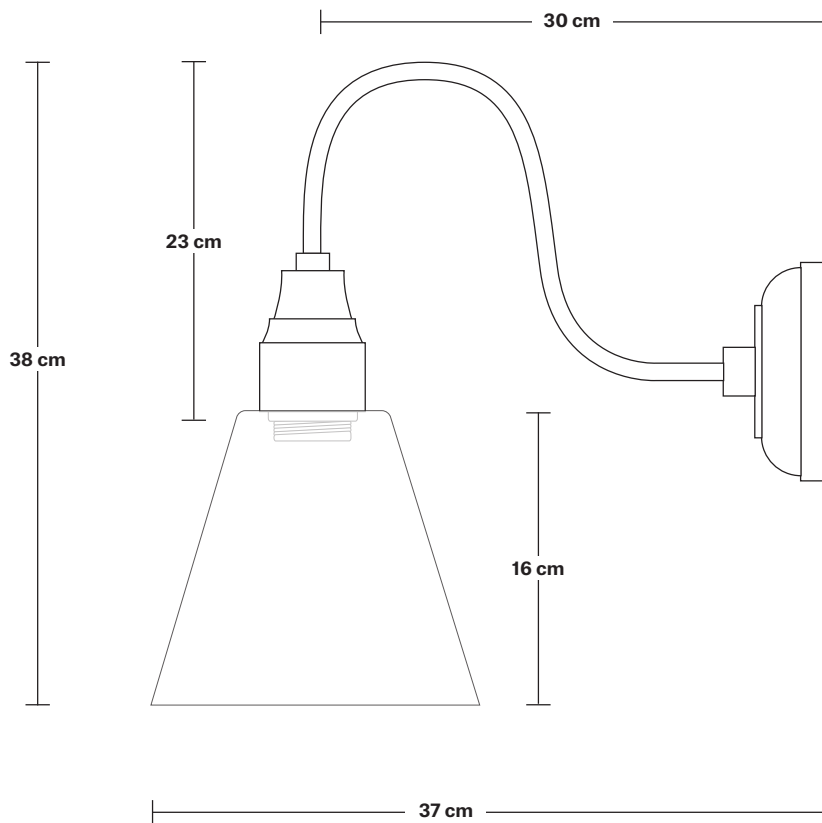

Swan Neck Tinted Glass Flask Wall Light - 6 Inch

Product Code: SN-TGL-FLWL6

H: 38 cm x W: 16 cm x D: 37 cm

SPECIFICATIONS

We meet all UK and EU lighting and safety regulations.

Our products are hand finished to ensure an authentic vintage look and therefore they may vary slightly from those shown in the images.

Bulb required: Standard screw (E27) fitting, max 40W.

Shade weight: 0.5 kg | **Holder weight:** 0.6 kg

Maximum weight: 1.1 kg

INFORMATION

Finishes: Amber, Smoke Grey.

Ready to be installed, installation required.

Wall mount screws not included.

Holders available: Brass, Pewter.

Wall rose: Brass, Pewter.

DIMENSIONS

Shade Diameter: 16 cm / 6.2"

Shade Height (no holder): 16 cm / 6.2"

Holder Diameter: 6 cm / 2.3"

Holder Height: 25 cm / 9.8"

Wall Rose Diameter: 13 cm / 5.1"

Wall Rose Height: 3 cm / 1.2"

Swan Neck Wall Holder

Product Code: SN-WL

H: 25 cm x W: 13 cm x D: 33 cm

SPECIFICATIONS

We meet all UK and EU lighting and safety regulations.

Our products are hand finished to ensure an authentic vintage look and therefore they may vary slightly from those shown in the images.