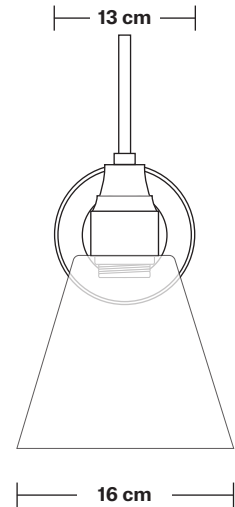

Swan Neck Tinted Glass Flask Wall Light - 6 Inch

Product Code: SN-TGL-FLWL6

H: 38 cm x W: 16 cm x D: 37 cm

SPECIFICATIONS

We meet all UK and EU lighting and safety regulations.

Our products are hand finished to ensure an authentic vintage look and therefore they may vary slightly from those shown in the images.

Wall mount screws not included.

Holders available: Brass, Pewter.

Wall rose: Brass, Pewter.

DIMENSIONS

Shade Diameter: 16 cm / 6.2"

Shade Height (no holder): 16 cm / 6.2"

Holder Diameter: 6 cm / 2.3"

Holder Height: 25 cm / 9.8"

Wall Rose Diameter: 13 cm / 5.1"

Wall Rose Height: 3 cm / 1.2"

Swan Neck Wall Holder

Product Code: SN-WL

H: 25 cm x W: 13 cm x D: 33 cm

SPECIFICATIONS

We meet all UK and EU lighting and safety regulations.

Our products are hand finished to ensure an authentic vintage look and therefore they may vary slightly from those shown in the images.

DIMENSIONS

Holder Diameter: 6 cm / 2.3"

Holder Height: 25 cm / 10"

Projection: 23 cm / 9.1"

Wall Rose Diameter: 13 cm / 5.1"

Wall Rose Depth: 3 cm / 1.2"

Tinted Glass Flask - 6 Inch - Shade Only

Product Code: TGL-FL6-SO