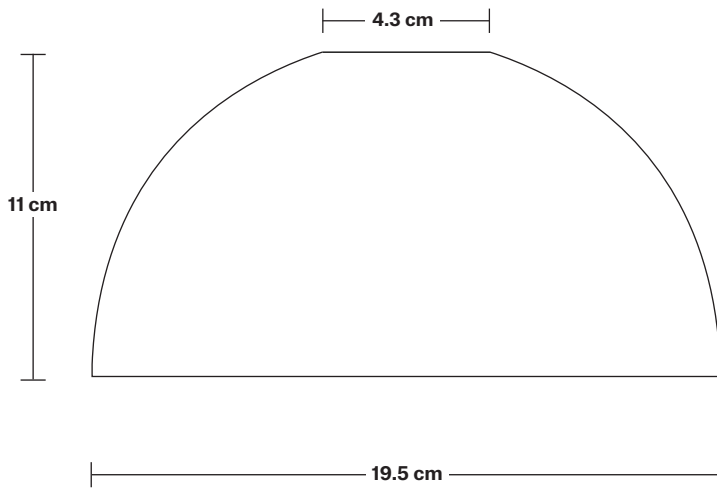

Wall mount screws not included.

Holders available: Brass, Pewter.

DIMENSIONS

Shade Diameter: 19.5 cm / 7.6"

Shade Height (no holder): 11 cm / 4.3"

Holder Diameter: 6 cm / 2.3"

Holder Height: 25 cm / 9.8"

Wall Rose Diameter: 13 cm / 5.1"

Wall Rose Height: 3 cm / 1.2"

INDUSTVILLE

Swan Neck Wall Holder

Product Code: SN-WL

H: 25 cm x W: 13 cm x D: 33 cm

SPECIFICATIONS

We meet all UK and EU lighting and safety regulations.

Our products are hand finished to ensure an authentic vintage look and therefore they may vary slightly from those shown in the images.

DIMENSIONS

Holder Diameter: 6 cm / 2.3"

Holder Height: 25 cm / 10"

Projection: 23 cm / 9.1"

Wall Rose Diameter: 13 cm / 5.1"

Wall Rose Depth: 3 cm / 1.2"

Tinted Glass Dome - 8 Inch - Shade Only

Product Code: TGL-D8-SO

H: 11 cm x W: 19.5 cm x D: 19.5 cm

SPECIFICATIONS

We meet all UK and EU lighting and safety regulations.

Our products are hand finished to ensure an authentic vintage look and therefore they may vary slightly from those shown in the images.