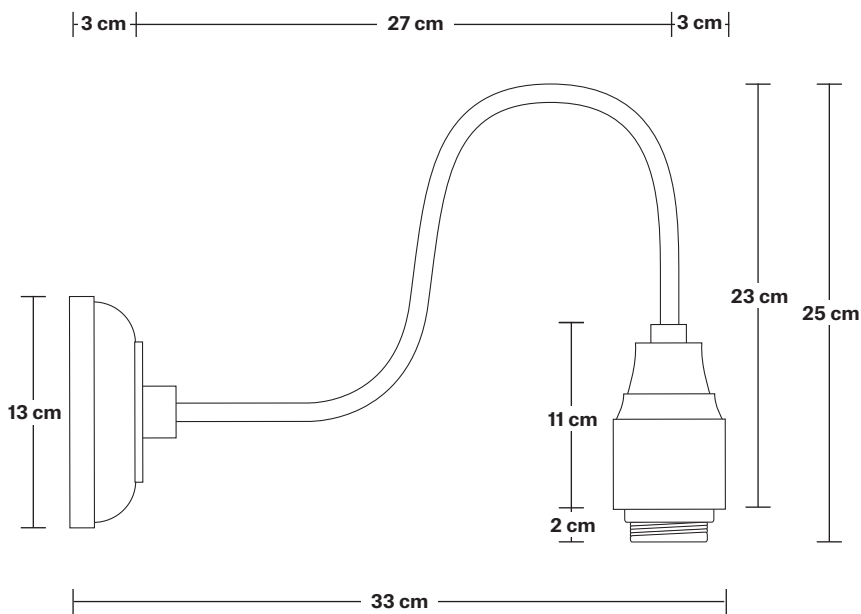

Swan Neck Tinted Glass Dome Wall Light - 8 Inch

Product Code: SN-TGL-DWL8

H: 33 cm x W: 19.5 cm x D: 40 cm

SPECIFICATIONS

We meet all UK and EU lighting and safety regulations.

Our products are hand finished to ensure an authentic vintage look and therefore they may vary slightly from those shown in the images.

Wall mount screws not included.

Holders available: Brass, Pewter.

DIMENSIONS

Shade Diameter: 19.5 cm / 7.6"

Shade Height (no holder): 11 cm / 4.3"

Holder Diameter: 6 cm / 2.3"

Holder Height: 25 cm / 9.8"

Wall Rose Diameter: 13 cm / 5.1"

Wall Rose Height: 3 cm / 1.2"

INDUSTVILLE

Swan Neck Wall Holder

Product Code: SN-WL

H: 25 cm x W: 13 cm x D: 33 cm

SPECIFICATIONS

We meet all UK and EU lighting and safety regulations.

Our products are hand finished to ensure an authentic vintage look and therefore they may vary slightly from those shown in the images.

DIMENSIONS

Holder Diameter: 6 cm / 2.3"

Holder Height: 25 cm / 10"

Projection: 23 cm / 9.1"

Wall Rose Diameter: 13 cm / 5.1"

Wall Rose Depth: 3 cm / 1.2"

Tinted Glass Dome - 8 Inch - Shade Only

Product Code: TGL-D8-SO