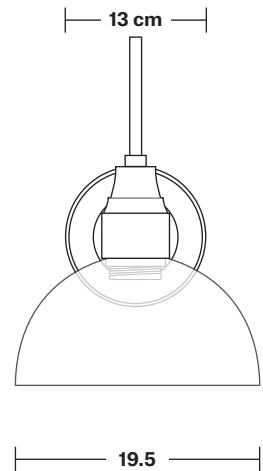

Swan Neck Tinted Glass Dome Wall Light - 8 Inch

Product Code: SN-TGL-DWL8

H: 33 cm x W: 19.5 cm x D: 40 cm

SPECIFICATIONS

We meet all UK and EU lighting and safety regulations.

Our products are hand finished to ensure an authentic vintage look and therefore they may vary slightly from those shown in the images.

Wall mount screws not included.

Holders available: Brass, Pewter.

DIMENSIONS

Shade Diameter: 19.5 cm / 7.6"

Shade Height (no holder): 11 cm / 4.3"

Holder Diameter: 6 cm / 2.3"

Holder Height: 25 cm / 9.8"

Wall Rose Diameter: 13 cm / 5.1"

Wall Rose Height: 3 cm / 1.2"

INDUSTVILLE

Swan Neck Wall Holder

Product Code: SN-WL

H: 25 cm x W: 13 cm x D: 33 cm

SPECIFICATIONS

We meet all UK and EU lighting and safety regulations.

Our products are hand finished to ensure an authentic vintage look and therefore they may vary slightly from those shown in the images.

H: 11 cm x W: 19.5 cm x D: 19.5 cm

SPECIFICATIONS

We meet all UK and EU lighting and safety regulations.

Our products are hand finished to ensure an authentic vintage look and therefore they may vary slightly from those shown in the images.