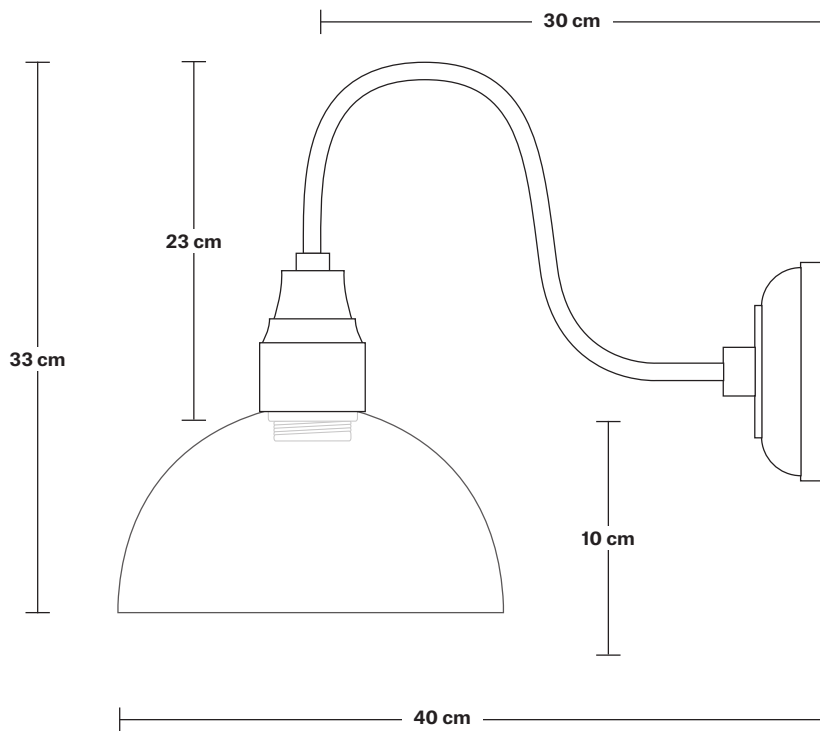

Swan Neck Tinted Glass Dome Wall Light - 8 Inch

Product Code: SN-TGL-DWL8

H: 33 cm x W: 19.5 cm x D: 40 cm

SPECIFICATIONS

We meet all UK and EU lighting and safety regulations.

Our products are hand finished to ensure an authentic vintage look and therefore they may vary slightly from those shown in the images.

Wall mount screws not included.

Holders available: Brass, Pewter.

DIMENSIONS

Shade Diameter: 19.5 cm / 7.6"

Shade Height (no holder): 11 cm / 4.3"

Holder Diameter: 6 cm / 2.3"

Holder Height: 25 cm / 9.8"

Wall Rose Diameter: 13 cm / 5.1"

Wall Rose Height: 3 cm / 1.2"

INDUSTVILLE

Swan Neck Wall Holder

Product Code: SN-WL

H: 25 cm x W: 13 cm x D: 33 cm

SPECIFICATIONS

We meet all UK and EU lighting and safety regulations.

Our products are hand finished to ensure an authentic vintage look and therefore they may vary slightly from those shown in the images.

DIMENSIONS

Holder Diameter: 6 cm / 2.3"

Holder Height: 25 cm / 10"

Projection: 23 cm / 9.1"

Wall Rose Diameter: 13 cm / 5.1"

Wall Rose Depth: 3 cm / 1.2"

Tinted Glass Dome - 8 Inch - Shade Only

Product Code: TGL-D8-SO