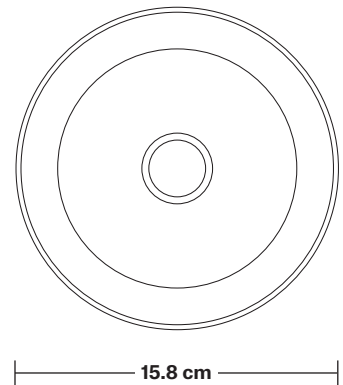

## DIMENSIONS

Shade Diameter: 15.8 cm / 6.2"

Shade Height (no holder): 16.5 cm / 6.4"

Holder Diameter: 6 cm / 2.3"

Holder Height: 25 cm / 9.8"

Wall Rose Diameter: 13 cm / 5.1"

Wall Rose Height: 3 cm / 1.2"

## DIMENSIONS

Holder Diameter: 6 cm / 2.3"

Holder Height: 25 cm / 10"

Projection: 23 cm / 9.1"

Wall Rose Diameter: 13 cm / 5.1"

Wall Rose Depth: 3 cm / 1.2"

# Tinted Glass Cone - 6 Inch - Shade Only

Product Code: TGL-C6-SO

H: 16 cm x W: 15.8 cm x D: 15.8 cm

## DIMENSIONS

Shade Diameter: 15.8 cm / 6.2"

Shade Height (no holder): 16.5 cm / 6.4"

INDUSTVILLE