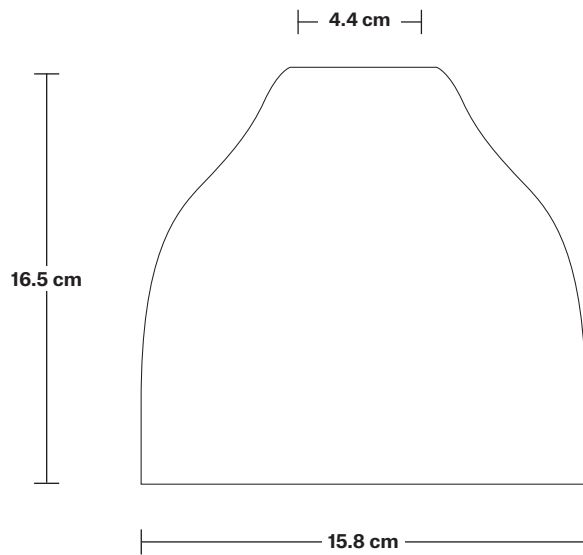

## DIMENSIONS

Shade Diameter: 15.8 cm / 6.2"

Shade Height (no holder): 16.5 cm / 6.4"

Holder Diameter: 6 cm / 2.3"

Holder Height: 25 cm / 9.8"

Wall Rose Diameter: 13 cm / 5.1"

Wall Rose Height: 3 cm / 1.2"

## DIMENSIONS

Holder Diameter: 6 cm / 2.3"

Holder Height: 25 cm / 10"

Projection: 23 cm / 9.1"

Wall Rose Diameter: 13 cm / 5.1"

Wall Rose Depth: 3 cm / 1.2"

# Tinted Glass Cone - 6 Inch - Shade Only

Product Code: TGL-C6-SO

H: 16 cm x W: 15.8 cm x D: 15.8 cm

## DIMENSIONS

Shade Diameter: 15.8 cm / 6.2"

Shade Height (no holder): 16.5 cm / 6.4"

INDUSTVILLE