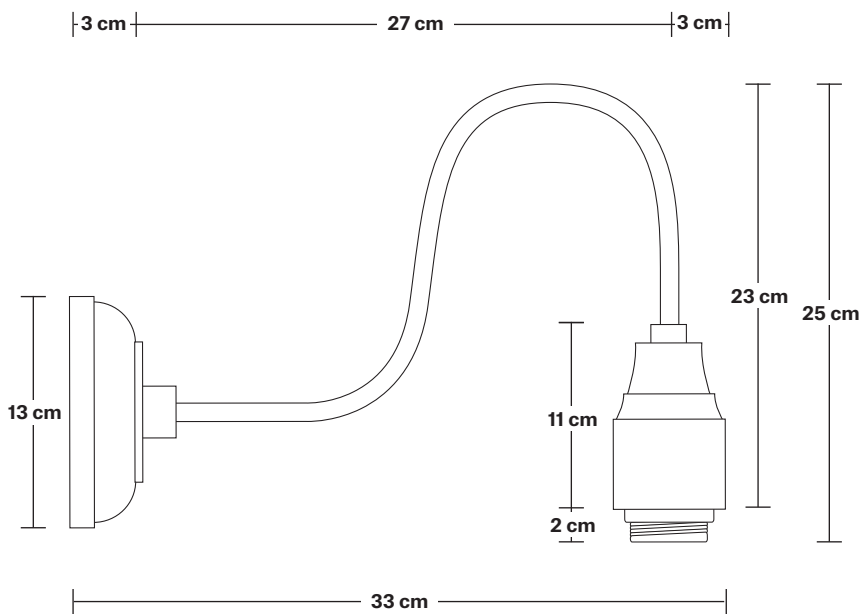

## DIMENSIONS

Shade Diameter: 15.8 cm / 6.2"

Shade Height (no holder): 16.5 cm / 6.4"

Holder Diameter: 6 cm / 2.3"

Holder Height: 25 cm / 9.8"

Wall Rose Diameter: 13 cm / 5.1"

Wall Rose Height: 3 cm / 1.2"

# Swan Neck Wall Holder

Product Code: SN-WL

H: 25 cm x W: 13 cm x D: 33 cm

## DIMENSIONS

Holder Diameter: 6 cm / 2.3"

Holder Height: 25 cm / 10"

Projection: 23 cm / 9.1"

Wall Rose Diameter: 13 cm / 5.1"

Wall Rose Depth: 3 cm / 1.2"

## DIMENSIONS

Shade Diameter: 15.8 cm / 6.2"

Shade Height (no holder): 16.5 cm / 6.4"

INDUSTVILLE