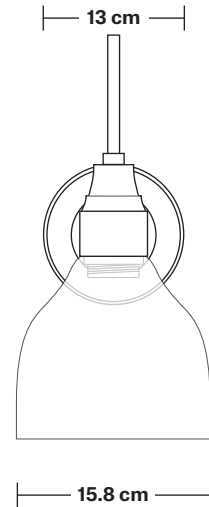

# Swan Neck Tinted Glass Cone Wall Light - 6 Inch

Product Code: SN-TGL-CWL6

H: 38 cm x W: 15.8 cm x D: 37 cm

## DIMENSIONS

Shade Diameter: 15.8 cm / 6.2"

Shade Height (no holder): 16.5 cm / 6.4"

Holder Diameter: 6 cm / 2.3"

Holder Height: 25 cm / 9.8"

Wall Rose Diameter: 13 cm / 5.1"

Wall Rose Height: 3 cm / 1.2"

## DIMENSIONS

Holder Diameter: 6 cm / 2.3"

Holder Height: 25 cm / 10"

Projection: 23 cm / 9.1"

Wall Rose Diameter: 13 cm / 5.1"

Wall Rose Depth: 3 cm / 1.2"

## DIMENSIONS

Shade Diameter: 15.8 cm / 6.2"

Shade Height (no holder): 16.5 cm / 6.4"

INDUSTVILLE