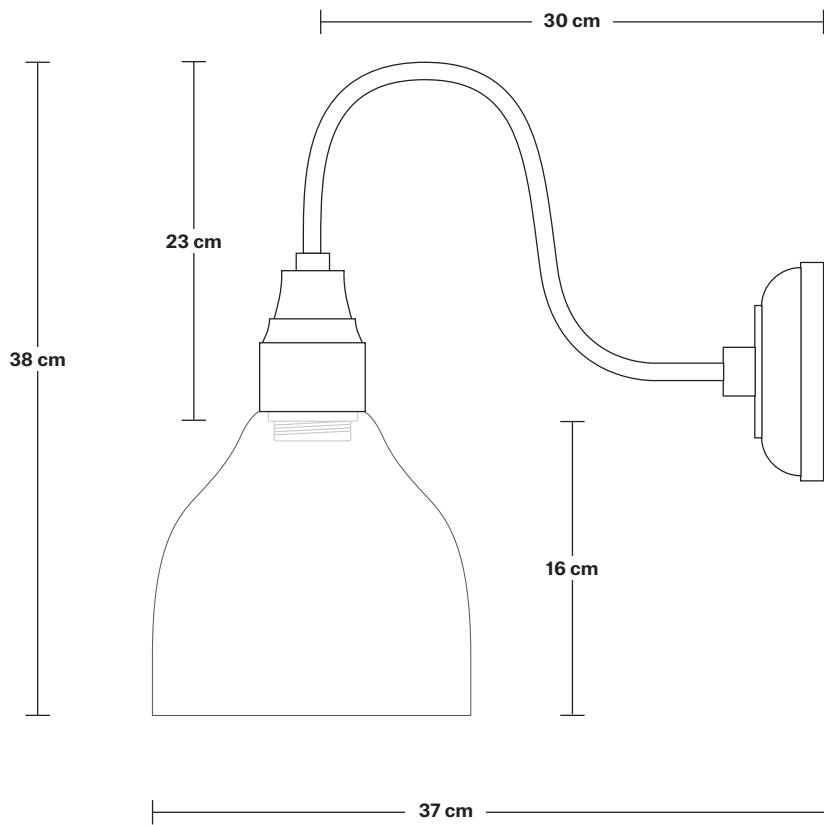

# Swan Neck Tinted Glass Cone Wall Light - 6 Inch

Product Code: SN-TGL-CWL6

H: 38 cm x W: 15.8 cm x D: 37 cm

**Bulb required:** Standard screw (E27) fitting, max 40W.

**Shade weight:** 0.6 kg | **Holder weight:** 0.6 kg

**Maximum weight:** 1.2 kg

## DIMENSIONS

Shade Diameter: 15.8 cm / 6.2"

Shade Height (no holder): 16.5 cm / 6.4"

Holder Diameter: 6 cm / 2.3"

Holder Height: 25 cm / 9.8"

Wall Rose Diameter: 13 cm / 5.1"

Wall Rose Height: 3 cm / 1.2"

## DIMENSIONS

Holder Diameter: 6 cm / 2.3"

Holder Height: 25 cm / 10"

Projection: 23 cm / 9.1"

Wall Rose Diameter: 13 cm / 5.1"

Wall Rose Depth: 3 cm / 1.2"