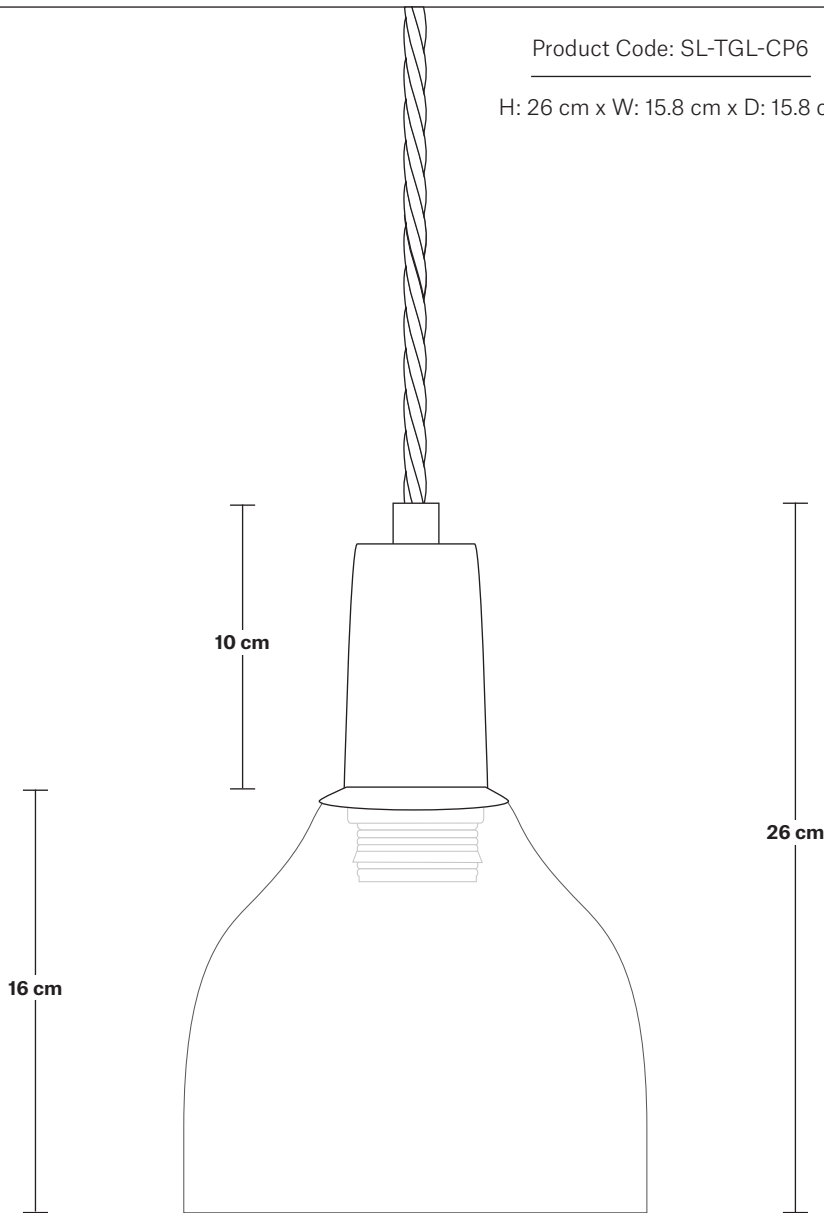

# Sleek Tinted Glass Cone Pendant - 6 Inch

Product Code: SL-TGL-CP6

H: 26 cm x W: 15.8 cm x D: 15.8 cm

**Bulb required:** Standard screw (E27) fitting, max 25W.

**Shade weight:** 0.6 kg | **Holder weight:** 0.2 kg

**Maximum weight:** 0.8 kg

## DIMENSIONS

Shade Diameter: 15.8 cm / 6.2"

Shade Height (no holder): 16.5 cm / 6.4"

Holder Diameter: 4 cm / 1.6"

Holder Height: 12 cm / 4.7"

Ceiling Rose Diameter: 8 cm / 3"

Ceiling Rose Height: 2 cm / 0.8"