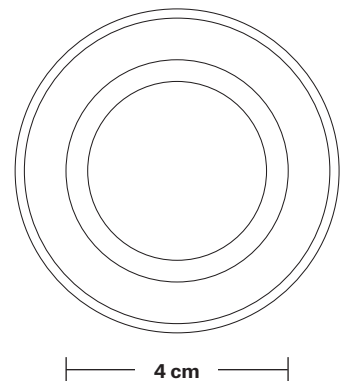

# Sleek Tinted Glass Cone Pendant - 6 Inch

Product Code: SL-TGL-CP6

H: 26 cm x W: 15.8 cm x D: 15.8 cm

## DIMENSIONS

Shade Diameter: 15.8 cm / 6.2"

Shade Height (no holder): 16.5 cm / 6.4"

Holder Diameter: 4 cm / 1.6"

Holder Height: 12 cm / 4.7"

Ceiling Rose Diameter: 8 cm / 3"

Ceiling Rose Height: 2 cm / 0.8"

# Sleek Edison Cord Set ES E27 Bulb Holder - Ring & Fabric Flex

Product Code: SL-ECS

H: 12 cm x W: 4 cm x D: 4 cm

## DIMENSIONS

Shade Diameter: 15.8 cm / 6.2"

Shade Height (no holder): 16.5 cm / 6.4"

INDUSTVILLE