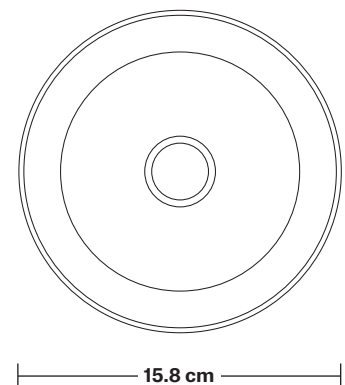

# Sleek Tinted Glass Cone Pendant - 6 Inch

Product Code: SL-TGL-CP6

H: 26 cm x W: 15.8 cm x D: 15.8 cm

## DIMENSIONS

Shade Diameter: 15.8 cm / 6.2"

Shade Height (no holder): 16.5 cm / 6.4"

Holder Diameter: 4 cm / 1.6"

Holder Height: 12 cm / 4.7"

Ceiling Rose Diameter: 8 cm / 3"

Ceiling Rose Height: 2 cm / 0.8"

## DIMENSIONS

Bulb Holder Height: 12 cm / 4.7"

Bulb Holder Depth: 4 cm / 1.5"

INDUSTVILLE

## DIMENSIONS

Shade Diameter: 15.8 cm / 6.2"

Shade Height (no holder): 16.5 cm / 6.4"

INDUSTVILLE