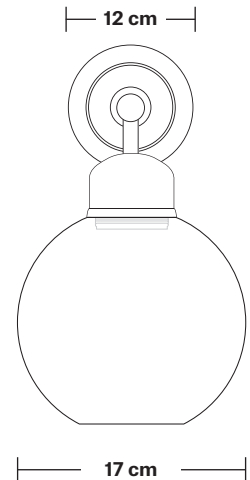

# Orlando Tinted Glass Globe Wall Light - 7 Inch

Product Code: OR-TGL-GLWL7

H: 31 cm x W: 17 cm x D: 20 cm

## DIMENSIONS

Shade Diameter: 17 cm / 6.6"

Shade Height (no holder): 16 cm / 6.2"

Holder Diameter: 4 cm / 1.6"

Holder Height: 15 cm / 5.9"

Wall Rose Diameter: 12 cm / 4.7"

Wall Rose Height: 4 cm / 1.6"

INDUSTVILLE

# Tinted Glass Globe - 7 Inch - Shade Only

Product Code: TGL-GL7-SO

H: 16 cm x W: 17 cm x D: 17 cm

## DIMENSIONS

Shade Diameter: 17 cm / 6.6"

Shade Height: 16 cm / 6.2"

INDUSTVILLE