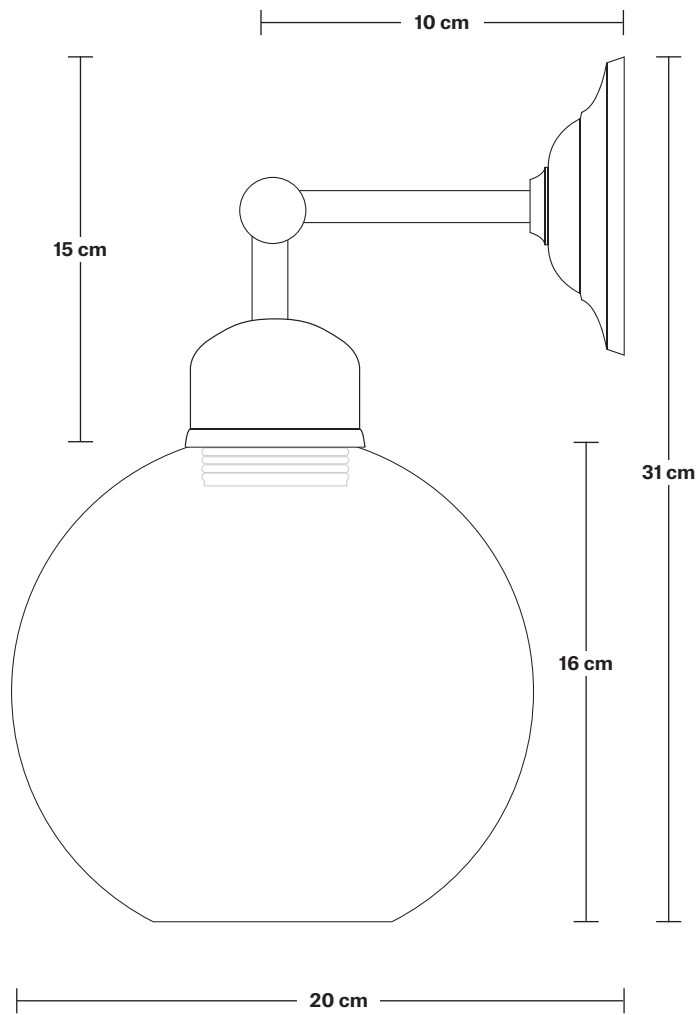

# Orlando Tinted Glass Globe Wall Light - 7 Inch

Product Code: OR-TGL-GLWL7

H: 31 cm x W: 17 cm x D: 20 cm

## DIMENSIONS

Shade Diameter: 17 cm / 6.6"

Shade Height (no holder): 16 cm / 6.2"

Holder Diameter: 4 cm / 1.6"

Holder Height: 15 cm / 5.9"

Wall Rose Diameter: 12 cm / 4.7"

Wall Rose Height: 4 cm / 1.6"

INDUSTVILLE

# Tinted Glass Globe - 7 Inch - Shade Only

Product Code: TGL-GL7-SO

H: 16 cm x W: 17 cm x D: 17 cm

## DIMENSIONS

Shade Diameter: 17 cm / 6.6"

Shade Height: 16 cm / 6.2"

INDUSTVILLE