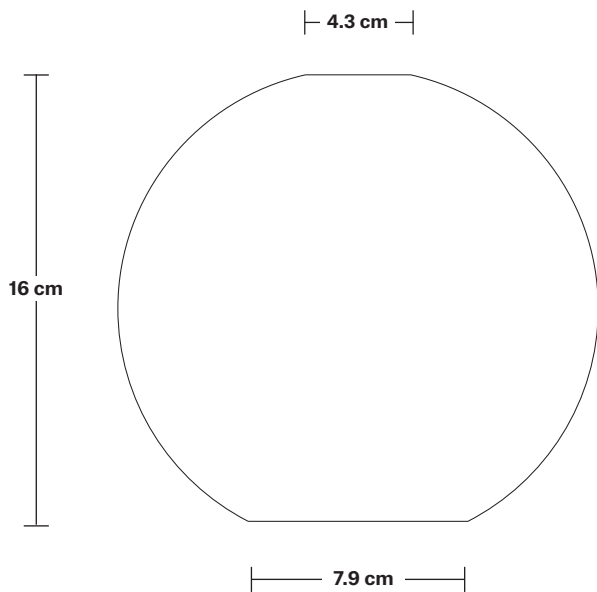

# Orlando Tinted Glass Globe Wall Light - 7 Inch

Product Code: OR-TGL-GLWL7

H: 31 cm x W: 17 cm x D: 20 cm

## DIMENSIONS

Shade Diameter: 17 cm / 6.6"

Shade Height (no holder): 16 cm / 6.2"

Holder Diameter: 4 cm / 1.6"

Holder Height: 15 cm / 5.9"

Wall Rose Diameter: 12 cm / 4.7"

Wall Rose Height: 4 cm / 1.6"

INDUSTVILLE

# Tinted Glass Globe - 7 Inch - Shade Only

Product Code: TGL-GL7-SO

H: 16 cm x W: 17 cm x D: 17 cm

## DIMENSIONS

Shade Diameter: 17 cm / 6.6"

Shade Height: 16 cm / 6.2"

INDUSTVILLE