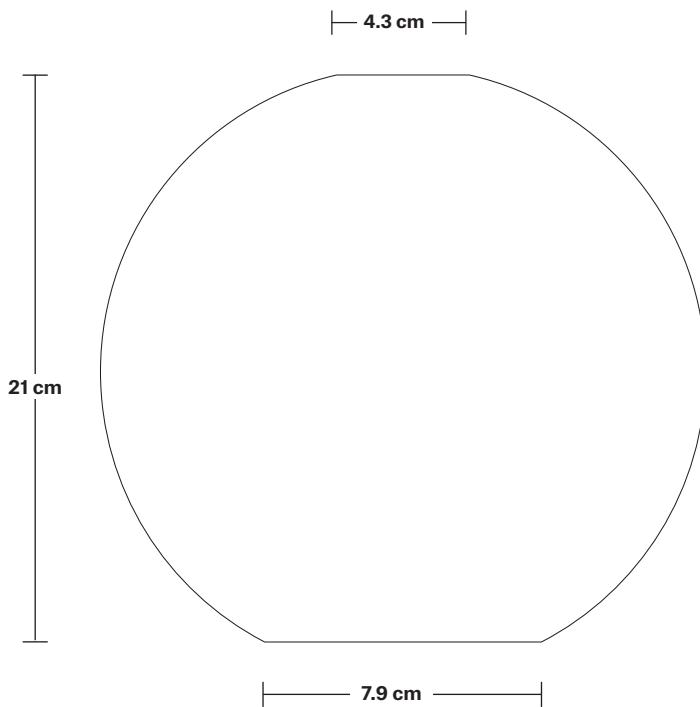

# Orlando Tinted Glass Glob Pendant - 9 Inch

Product Code: OR-TGL-GLP9

H: 26.5 cm x W: 22 cm x D: 22 cm

## DIMENSIONS

Shade Diameter: 22 cm / 8.6"

Shade Height (no holder): 21 cm / 8.2"

Holder Diameter: 7 cm / 2.8"

Holder Height: 6 cm / 2.4"

Ceiling Rose Diameter: 12 cm / 4.9"

Ceiling Rose Height: 4 cm / 1.6"

# Tinted Glass Globe - 9 Inch - Shade Only

Product Code: TGL-GL9-SO

H: 21 cm x W: 22 cm x D: 22 cm

## DIMENSIONS

Shade Diameter: 22 cm / 8.6"

Shade Height (no holder): 21 cm / 8.2"

INDUSTVILLE