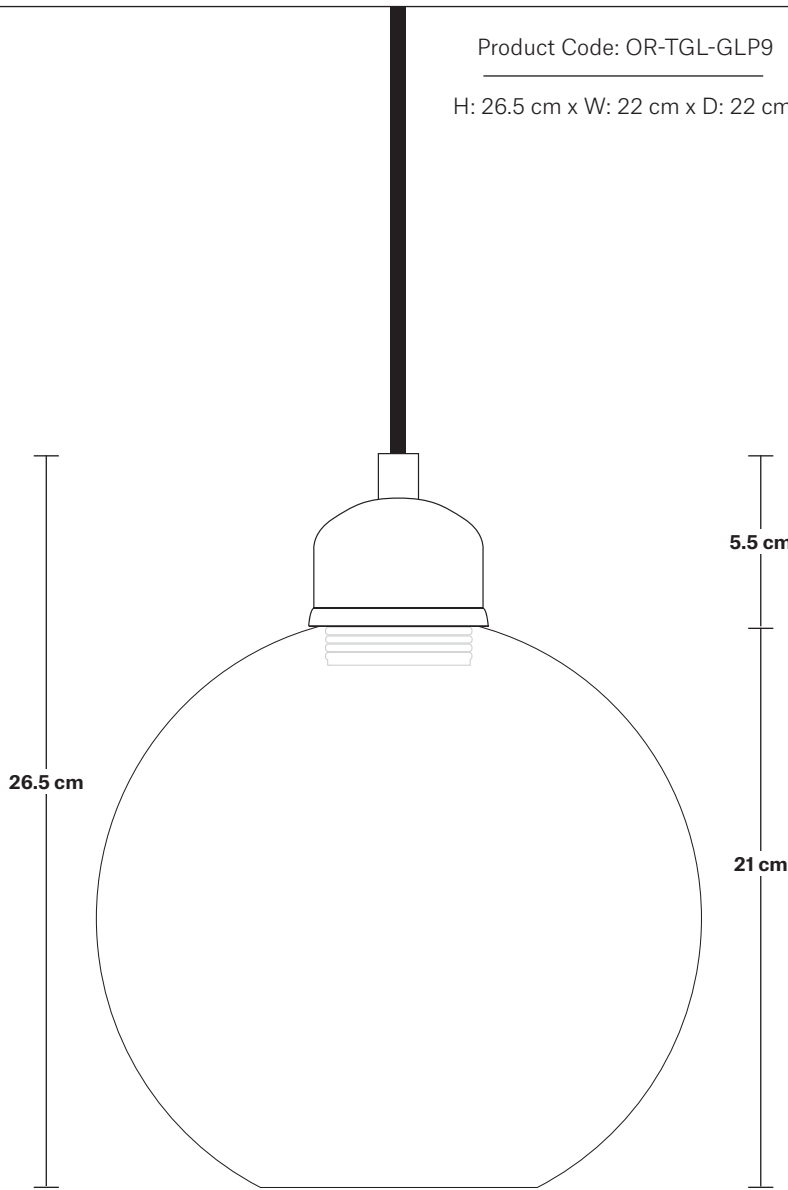

# Orlando Tinted Glass Glob Pendant - 9 Inch

Product Code: OR-TGL-GLP9

H: 26.5 cm x W: 22 cm x D: 22 cm

## DIMENSIONS

Shade Diameter: 22 cm / 8.6"

Shade Height (no holder): 21 cm / 8.2"

Holder Diameter: 7 cm / 2.8"

Holder Height: 6 cm / 2.4"

Ceiling Rose Diameter: 12 cm / 4.9"

Ceiling Rose Height: 4 cm / 1.6"

# Tinted Glass Globe - 9 Inch - Shade Only

Product Code: TGL-GL9-SO

H: 21 cm x W: 22 cm x D: 22 cm

## DIMENSIONS

Shade Diameter: 22 cm / 8.6"

Shade Height (no holder): 21 cm / 8.2"

INDUSTVILLE