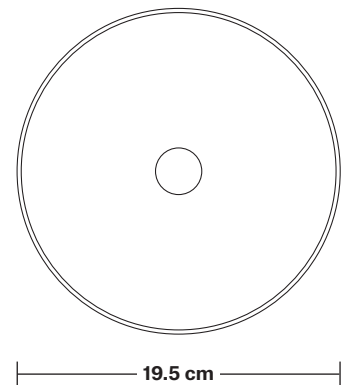

Orlando Tinted Glass Dome Pendant - 8 Inch

Product Code: OR-TGL-DP8

H: 16.5 cm x W: 19.5 cm x D: 19.5 cm

SPECIFICATIONS

We meet all UK and EU lighting and safety regulations.

Our products are hand finished to ensure an authentic vintage look and therefore they may vary slightly from those shown in the images.

Wall mount screws not included.

Holders available: Brass, Pewter.

Flex: 1m Black Round Fabric Flex.

Ceiling rose: Brass, Pewter.

DIMENSIONS

Shade Diameter: 19.5 cm / 7.6"

Shade Height (no holder): 11 cm / 4.3"

Holder Diameter: 7 cm / 2.8"

Holder Height: 6 cm / 2.4"

Ceiling Rose Diameter: 12 cm / 4.9"

Ceiling Rose Height: 4 cm / 1.6"

INDUSTVILLE

Tinted Glass Dome - 8 Inch - Shade Only

Product Code: TGL-D8-SO

H: 11 cm x W: 19.5 cm x D: 19.5 cm

Shade weight: 0.6 kg

INFORMATION

Finishes: Amber, Smoke Grey.

DIMENSIONS

Shade Diameter: 19.5 cm / 7.6"

Shade Height: 11 cm / 4.3"

INDUSTVILLE

Tinted Glass Dome - 8 Inch - Smoke Grey