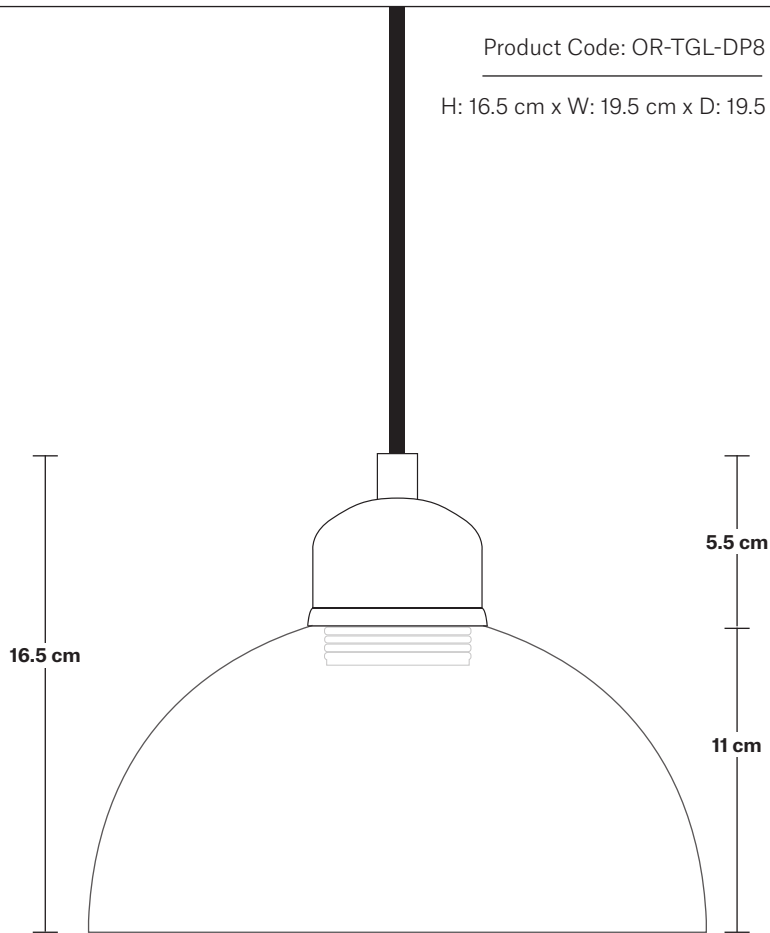

Orlando Tinted Glass Dome Pendant - 8 Inch

Product Code: OR-TGL-DP8

H: 16.5 cm x W: 19.5 cm x D: 19.5 cm

SPECIFICATIONS

We meet all UK and EU lighting and safety regulations.

Our products are hand finished to ensure an authentic vintage look and therefore they may vary slightly from those shown in the images.

Bulb required: Standard screw (E27) fitting, max 40W.

Shade weight: 0.6 kg | **Holder weight:** 0.3 kg

Maximum weight: 0.9 kg

INFORMATION

Finishes: Amber, Smoke Grey.

Ready to be installed, installation required.

Wall mount screws not included.

Holders available: Brass, Pewter.

Flex: 1m Black Round Fabric Flex.

Ceiling rose: Brass, Pewter.

DIMENSIONS

Shade Diameter: 19.5 cm / 7.6"

Shade Height (no holder): 11 cm / 4.3"

Holder Diameter: 7 cm / 2.8"

Holder Height: 6 cm / 2.4"

Ceiling Rose Diameter: 12 cm / 4.9"

Ceiling Rose Height: 4 cm / 1.6"

INDUSTVILLE

Tinted Glass Dome - 8 Inch - Shade Only

Product Code: TGL-D8-SO

H: 11 cm x W: 19.5 cm x D: 19.5 cm