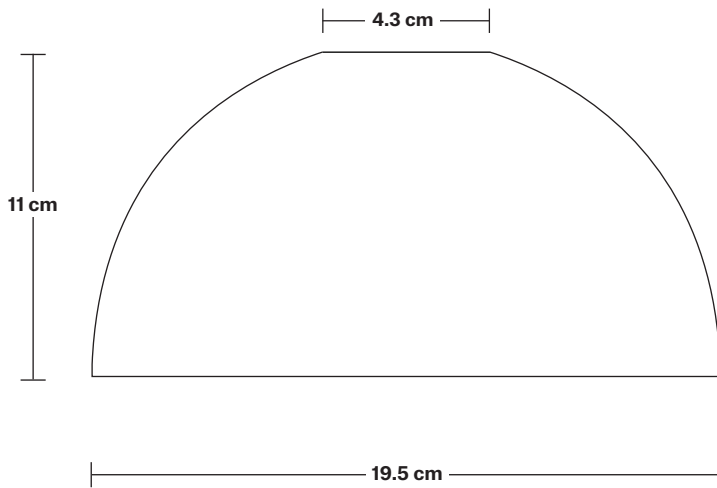

Orlando Tinted Glass Dome Pendant - 8 Inch

Product Code: OR-TGL-DP8

H: 16.5 cm x W: 19.5 cm x D: 19.5 cm

SPECIFICATIONS

We meet all UK and EU lighting and safety regulations.

Our products are hand finished to ensure an authentic vintage look and therefore they may vary slightly from those shown in the images.

Wall mount screws not included.

Holders available: Brass, Pewter.

Flex: 1m Black Round Fabric Flex.

Ceiling rose: Brass, Pewter.

DIMENSIONS

Shade Diameter: 19.5 cm / 7.6"

Shade Height (no holder): 11 cm / 4.3"

Holder Diameter: 7 cm / 2.8"

Holder Height: 6 cm / 2.4"

Ceiling Rose Diameter: 12 cm / 4.9"

Ceiling Rose Height: 4 cm / 1.6"

INDUSTVILLE

Tinted Glass Dome - 8 Inch - Shade Only

Product Code: TGL-D8-SO

H: 11 cm x W: 19.5 cm x D: 19.5 cm

Shade weight: 0.6 kg

INFORMATION

Finishes: Amber, Smoke Grey.

DIMENSIONS

Shade Diameter: 19.5 cm / 7.6"

Shade Height: 11 cm / 4.3"

INDUSTVILLE

Tinted Glass Dome - 8 Inch - Smoke Grey