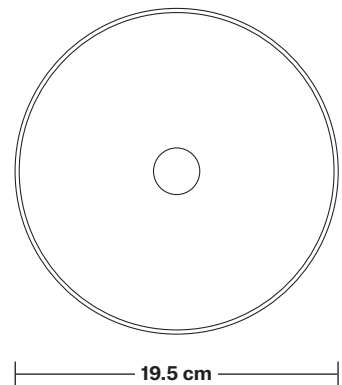

Orlando Tinted Glass Dome Pendant - 8 Inch

Product Code: OR-TGL-DP8

H: 16.5 cm x W: 19.5 cm x D: 19.5 cm

SPECIFICATIONS

We meet all UK and EU lighting and safety regulations.

Our products are hand finished to ensure an authentic vintage look and therefore they may vary slightly from those shown in the images.

Wall mount screws not included.

Holders available: Brass, Pewter.

Flex: 1m Black Round Fabric Flex.

Ceiling rose: Brass, Pewter.

DIMENSIONS

Shade Diameter: 19.5 cm / 7.6"

Shade Height (no holder): 11 cm / 4.3"

Holder Diameter: 7 cm / 2.8"

Holder Height: 6 cm / 2.4"

Ceiling Rose Diameter: 12 cm / 4.9"

Ceiling Rose Height: 4 cm / 1.6"

INDUSTVILLE

Tinted Glass Dome - 8 Inch - Shade Only

Product Code: TGL-D8-SO

H: 11 cm x W: 19.5 cm x D: 19.5 cm

Shade weight: 0.6 kg

INFORMATION

Finishes: Amber, Smoke Grey.

DIMENSIONS

Shade Diameter: 19.5 cm / 7.6"

Shade Height: 11 cm / 4.3"

INDUSTVILLE

Tinted Glass Dome - 8 Inch - Smoke Grey