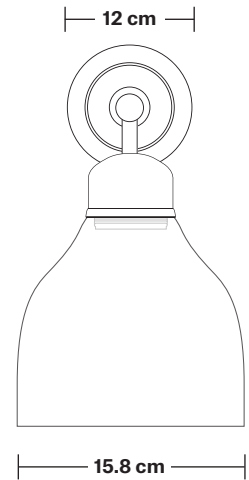

Orlando Tinted Glass Cone Wall Light - 6 Inch

Product Code: OR-TGL-CWL6

H: 31 cm x W: 15.8 cm x D: 19 cm

SPECIFICATIONS

We meet all UK and EU lighting and safety regulations.

Our products are hand finished to ensure an authentic vintage look and therefore they may vary slightly from those shown in the images.

Wall mount screws not included.

Holders available: Brass, Pewter.

Wall rose: Brass, Pewter.

DIMENSIONS

Shade Diameter: 15.8 cm / 6.2"

Shade Height (no holder): 16.5 cm / 6.4"

Holder Diameter: 4 cm / 1.6"

Holder Height: 15 cm / 5.9"

Wall Rose Diameter: 12 cm / 4.7"

Wall Rose Height: 4 cm / 1.6"

INDUSTVILLE

Tinted Glass Cone - 6 Inch - Shade Only

Product Code: TGL-C6-SO

H: 16 cm x W: 15.8 cm x D: 15.8 cm

SPECIFICATIONS

We meet all UK and EU lighting and safety regulations.

Shade Diameter: 15.8 cm / 6.2"

Shade Height (no holder): 16.5 cm / 6.4"

INDUSTVILLE

Tinted Glass Cone - 6 Inch - Amber

Shade Only

Tinted Glass Cone - 6 Inch - Amber - Shade Only	TGL-CG-A-SO
---	--------------------