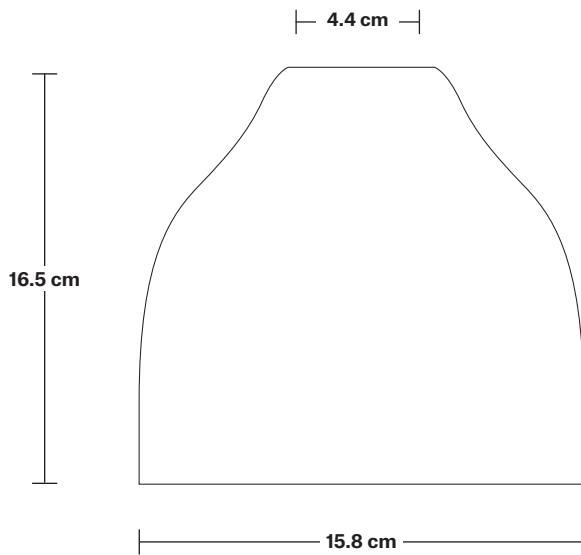

Orlando Tinted Glass Cone Wall Light - 6 Inch

Product Code: OR-TGL-CWL6

H: 31 cm x W: 15.8 cm x D: 19 cm

SPECIFICATIONS

We meet all UK and EU lighting and safety regulations.

Our products are hand finished to ensure an authentic vintage look and therefore they may vary slightly from those shown in the images.

Wall mount screws not included.

Holders available: Brass, Pewter.

Wall rose: Brass, Pewter.

DIMENSIONS

Shade Diameter: 15.8 cm / 6.2"

Shade Height (no holder): 16.5 cm / 6.4"

Holder Diameter: 4 cm / 1.6"

Holder Height: 15 cm / 5.9"

Wall Rose Diameter: 12 cm / 4.7"

Wall Rose Height: 4 cm / 1.6"

INDUSTVILLE

Tinted Glass Cone - 6 Inch - Shade Only

Product Code: TGL-C6-SO

H: 16 cm x W: 15.8 cm x D: 15.8 cm

SPECIFICATIONS

We meet all UK and EU lighting and safety regulations.

Shade Diameter: 15.8 cm / 6.2"

Shade Height (no holder): 16.5 cm / 6.4"

INDUSTVILLE

Tinted Glass Cone - 6 Inch - Amber

Shade Only

Tinted Glass Cone - 6 Inch - Amber - Shade Only	TGL-CG-A-SO
---	--------------------