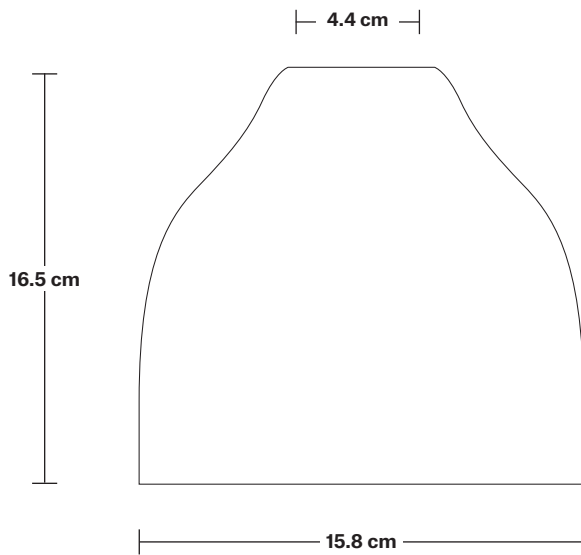

# Orlando Tinted Glass Cone Pendant - 6 Inch

Product Code: OR-TGL-CP6

H: 22 cm x W: 15.8 cm x D: 15.8 cm

## DIMENSIONS

Shade Diameter: 15.8 cm / 6.2"

Shade Height (no holder): 16.5 cm / 6.4"

Holder Diameter: 7 cm / 2.8"

Holder Height: 6 cm / 2.4"

Ceiling Rose Diameter: 12 cm / 4.9"

Ceiling Rose Height: 4 cm / 1.6"

# Tinted Glass Cone - 6 Inch - Shade Only

Product Code: TGL-C6-SO

H: 16 cm x W: 15.8 cm x D: 15.8 cm

## DIMENSIONS

Shade Diameter: 15.8 cm / 6.2"

Shade Height (no holder): 16.5 cm / 6.4"

INDUSTVILLE