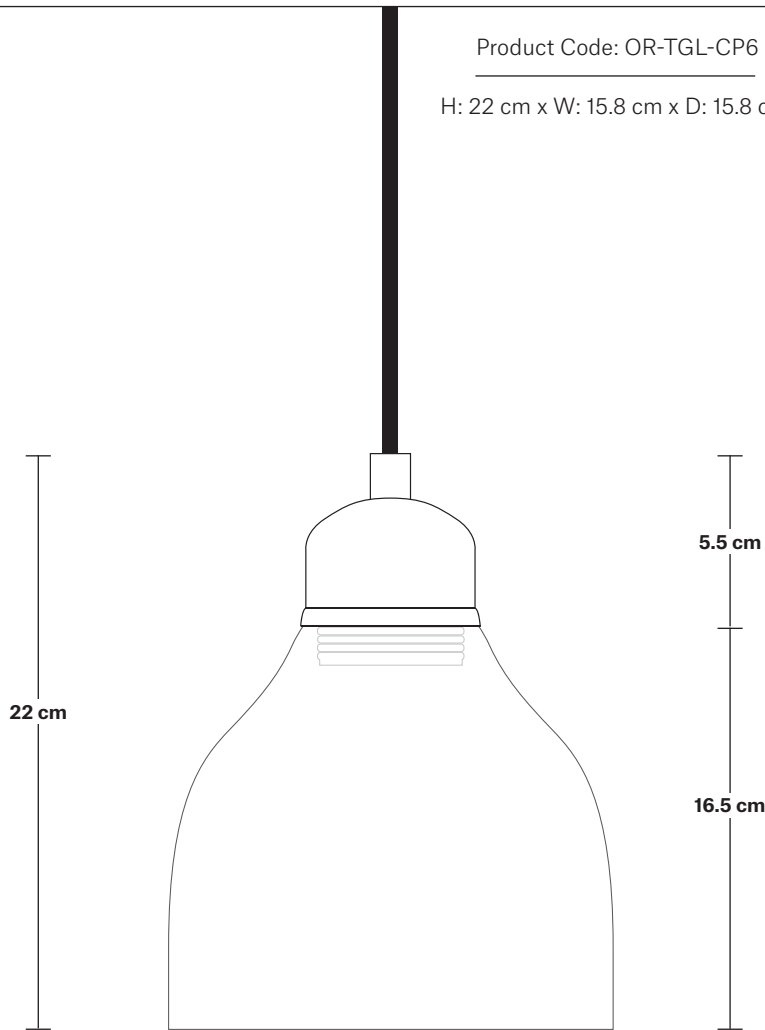

# Orlando Tinted Glass Cone Pendant - 6 Inch

Product Code: OR-TGL-CP6

H: 22 cm x W: 15.8 cm x D: 15.8 cm

**Bulb required:** Standard screw (E27) fitting, max 40W.

**Shade weight:** 0.6 kg | **Holder weight:** 0.3 kg

**Maximum weight:** 0.9 kg

## DIMENSIONS

Shade Diameter: 15.8 cm / 6.2"

Shade Height (no holder): 16.5 cm / 6.4"

Holder Diameter: 7 cm / 2.8"

Holder Height: 6 cm / 2.4"

Ceiling Rose Diameter: 12 cm / 4.9"

Ceiling Rose Height: 4 cm / 1.6"

## DIMENSIONS

Shade Diameter: 15.8 cm / 6.2"

Shade Height (no holder): 16.5 cm / 6.4"

INDUSTVILLE