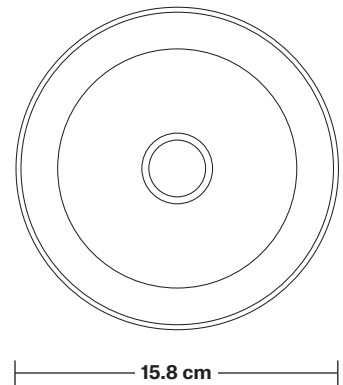

# Orlando Tinted Glass Cone Pendant - 6 Inch

Product Code: OR-TGL-CP6

H: 22 cm x W: 15.8 cm x D: 15.8 cm

## DIMENSIONS

Shade Diameter: 15.8 cm / 6.2"

Shade Height (no holder): 16.5 cm / 6.4"

Holder Diameter: 7 cm / 2.8"

Holder Height: 6 cm / 2.4"

Ceiling Rose Diameter: 12 cm / 4.9"

Ceiling Rose Height: 4 cm / 1.6"

# Tinted Glass Cone - 6 Inch - Shade Only

Product Code: TGL-C6-SO

H: 16 cm x W: 15.8 cm x D: 15.8 cm

## DIMENSIONS

Shade Diameter: 15.8 cm / 6.2"

Shade Height (no holder): 16.5 cm / 6.4"

INDUSTVILLE