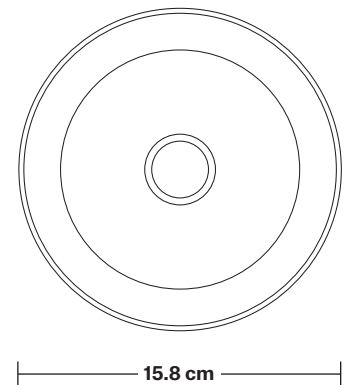

# Orlando Tinted Glass Cone Pendant - 6 Inch

Product Code: OR-TGL-CP6

H: 22 cm x W: 15.8 cm x D: 15.8 cm

## DIMENSIONS

Shade Diameter: 15.8 cm / 6.2"

Shade Height (no holder): 16.5 cm / 6.4"

Holder Diameter: 7 cm / 2.8"

Holder Height: 6 cm / 2.4"

Ceiling Rose Diameter: 12 cm / 4.9"

Ceiling Rose Height: 4 cm / 1.6"

## DIMENSIONS

Shade Diameter: 15.8 cm / 6.2"

Shade Height (no holder): 16.5 cm / 6.4"

INDUSTVILLE