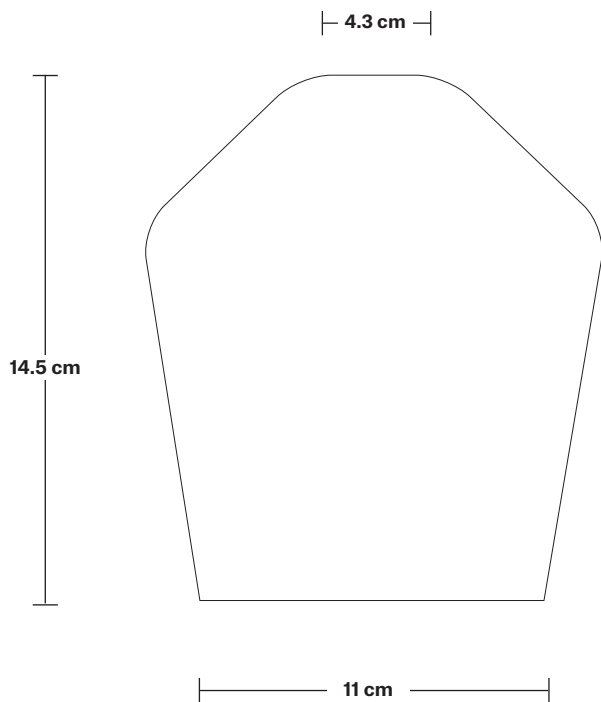

Holder Diameter: 6 cm / 2.3"

Holder Height: 11 cm / 4.3"

Ceiling Rose Diameter: 12 cm / 4.7"

Ceiling Rose Height: 2 cm / 0.8"

Brooklyn Cord Set ES E27 Bulb Holder

Product Code: BR-CS

H: 113 cm x W: 12 cm x D: 12 cm

Ceiling rose: Pewter.

DIMENSIONS

Bulb Holder Diameter: 6 cm / 2.5"

Bulb Holder Height: 11 cm / 4.3"

Ceiling Rose height: 12 cm / 4.9"

Full Drop: 113 cm / 44.5"

Tinted Glass Schoolhouse – 5.5 Inch – Shade Only

Product Code: TGL-SH5-SO

H: 14.5 cm x W: 14 cm x D: 14 cm

SPECIFICATIONS

We meet all UK and EU lighting and safety regulations.

Our products are hand finished to ensure an authentic vintage look and therefore they may vary slightly from those shown in the images.

Shade weight: 0.5 kg

INFORMATION

Finishes: Amber, Smoke Grey.

DIMENSIONS

Shade Diameter: 14 cm / 5.5"

Shade Height: 14.5 cm / 5.7"

INDUSTVILLE

Tinted Glass Schoolhouse – 5.5 Inch – Smoke Grey