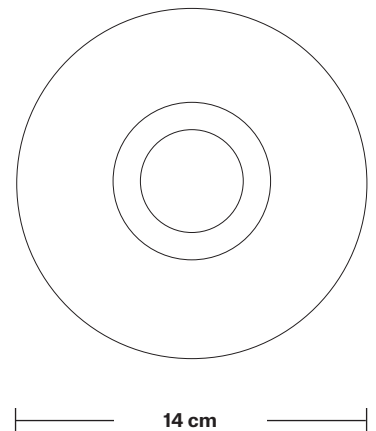

Brooklyn Tinted Glass Schoolhouse Pendant - 5.5 Inch

Product Code: BR-TGL-SHP5
 H: 24.5 cm x W: 14 cm x D: 14 cm

SPECIFICATIONS

We meet all UK and EU lighting and safety regulations.

Our products are hand finished to ensure an authentic vintage look and therefore they may vary slightly from those shown in the images.

Wall mount screws not included.

Holders available: Brass, Pewter, Copper.

Flex: 1m Black Round Fabric Flex.

Ceiling rose: Pewter.

DIMENSIONS

Shade Diameter: 14 cm / 5.5"

Shade Height (no holder): 14.5 cm / 5.7"

Holder Diameter: 6 cm / 2.3"

Holder Height: 11 cm / 4.3"

Ceiling Rose Diameter: 12 cm / 4.7"

Ceiling Rose Height: 2 cm / 0.8"

Brooklyn Cord Set ES E27 Bulb Holder

Product Code: BR-CS

H: 113 cm x W: 12 cm x D: 12 cm

Product Code: TGL-SH5-SO

H: 14.5 cm x W: 14 cm x D: 14 cm

SPECIFICATIONS

We meet all UK and EU lighting and safety regulations.

Our products are hand finished to ensure an authentic vintage look and therefore they may vary slightly from those shown in the images.