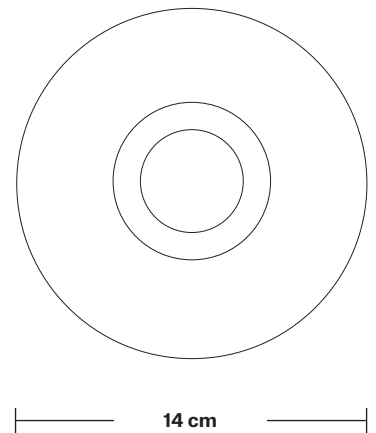

Holder Diameter: 6 cm / 2.3"

Holder Height: 11 cm / 4.3"

Ceiling Rose Diameter: 12 cm / 4.7"

Ceiling Rose Height: 2 cm / 0.8"

Brooklyn Cord Set ES E27 Bulb Holder

Product Code: BR-CS

H: 113 cm x W: 12 cm x D: 12 cm

Ceiling rose: Pewter.

DIMENSIONS

Bulb Holder Diameter: 6 cm / 2.5"

Bulb Holder Height: 11 cm / 4.3"

Ceiling Rose height: 12 cm / 4.9"

Full Drop: 113 cm / 44.5"

Tinted Glass Schoolhouse – 5.5 Inch – Shade Only

Product Code: TGL-SH5-SO

H: 14.5 cm x W: 14 cm x D: 14 cm

SPECIFICATIONS

We meet all UK and EU lighting and safety regulations.

Our products are hand finished to ensure an authentic vintage look and therefore they may vary slightly from those shown in the images.

Shade weight: 0.5 kg

INFORMATION

Finishes: Amber, Smoke Grey.

DIMENSIONS

Shade Diameter: 14 cm / 5.5"

Shade Height: 14.5 cm / 5.7"

INDUSTVILLE

Tinted Glass Schoolhouse – 5.5 Inch – Smoke Grey