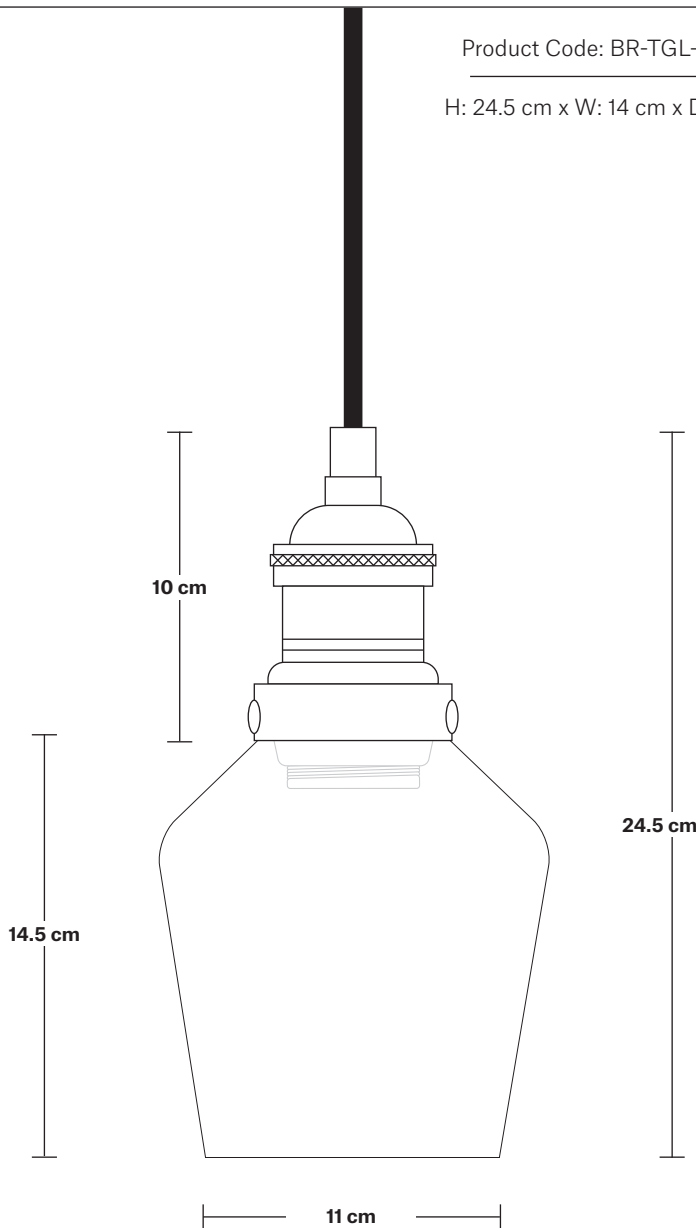

Brooklyn Tinted Glass Schoolhouse Pendant - 5.5 Inch

Product Code: BR-TGL-SHP5
 H: 24.5 cm x W: 14 cm x D: 14 cm

SPECIFICATIONS

We meet all UK and EU lighting and safety regulations.

Our products are hand finished to ensure an authentic vintage look and therefore they may vary slightly from those shown in the images.

Bulb required: Standard screw (E27) fitting, max 40W.

Shade weight: 0.5 kg | **Holder weight:** 0.5 kg

Maximum weight: 1 kg

INFORMATION

Finishes: Amber, Smoke Grey.

Ready to be installed, installation required.

Wall mount screws not included.

Holders available: Brass, Pewter, Copper.

Flex: 1m Black Round Fabric Flex.

Ceiling rose: Pewter.

DIMENSIONS

Shade Diameter: 14 cm / 5.5"

Shade Height (no holder): 14.5 cm / 5.7"

Holder Diameter: 6 cm / 2.3"

Holder Height: 11 cm / 4.3"

Ceiling Rose Diameter: 12 cm / 4.7"

Ceiling Rose Height: 2 cm / 0.8"

Brooklyn Cord Set ES E27 Bulb Holder

Product Code: BR-CS

H: 113 cm x W: 12 cm x D: 12 cm