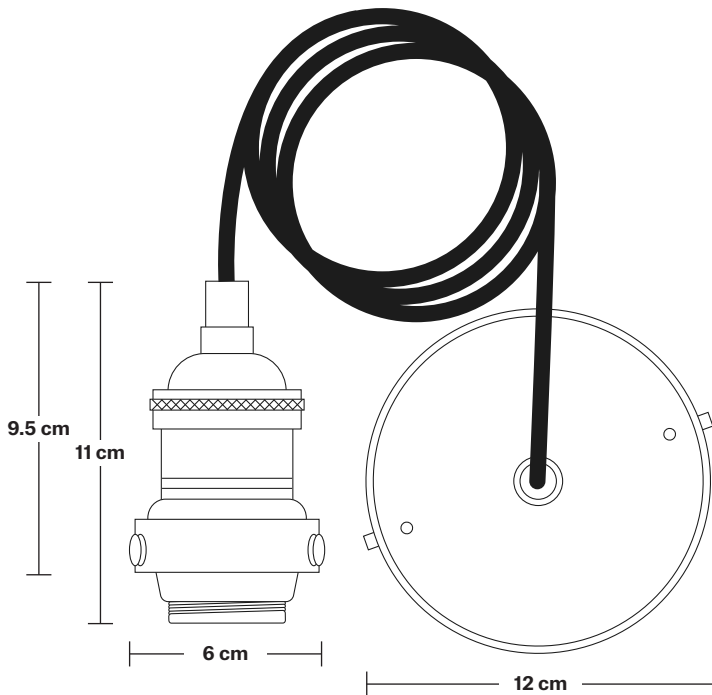

Brooklyn Tinted Glass Schoolhouse Pendant - 5.5 Inch

Product Code: BR-TGL-SHP5
 H: 24.5 cm x W: 14 cm x D: 14 cm

SPECIFICATIONS

We meet all UK and EU lighting and safety regulations.

Our products are hand finished to ensure an authentic vintage look and therefore they may vary slightly from those shown in the images.

Wall mount screws not included.

Holders available: Brass, Pewter, Copper.

Flex: 1m Black Round Fabric Flex.

Ceiling rose: Pewter.

DIMENSIONS

Shade Diameter: 14 cm / 5.5"

Shade Height (no holder): 14.5 cm / 5.7"

Holder Diameter: 6 cm / 2.3"

Holder Height: 11 cm / 4.3"

Ceiling Rose Diameter: 12 cm / 4.7"

Ceiling Rose Height: 2 cm / 0.8"

Brooklyn Cord Set ES E27 Bulb Holder

Product Code: BR-CS

H: 113 cm x W: 12 cm x D: 12 cm

Product Code: TGL-SH5-SO

H: 14.5 cm x W: 14 cm x D: 14 cm

SPECIFICATIONS

We meet all UK and EU lighting and safety regulations.

Our products are hand finished to ensure an authentic vintage look and therefore they may vary slightly from those shown in the images.