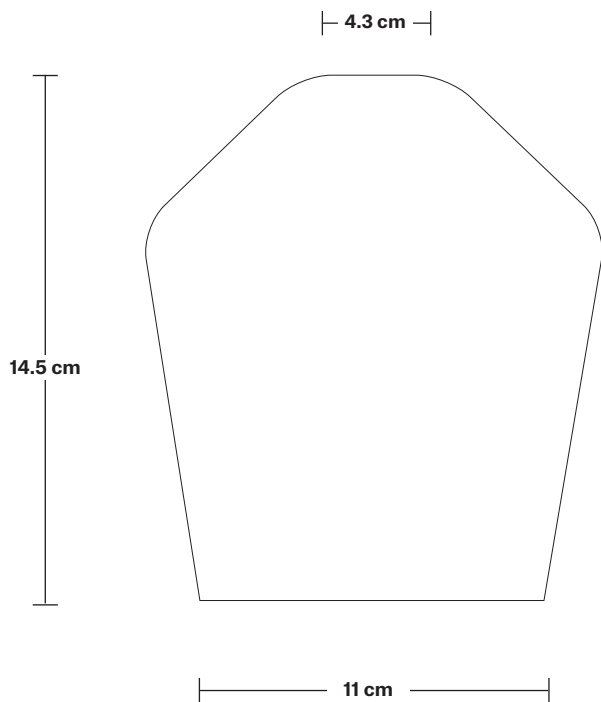

## DIMENSIONS

Shade Diameter: 14 cm / 5.5"

Shade Height (no holder): 14.5 cm / 5.7"

Holder Diameter: 6 cm / 2.3"

Holder Height: 11 cm / 4.3"

Ceiling Rose Diameter: 12 cm / 4.7"

Ceiling Rose Height: 2 cm / 0.8"

## DIMENSIONS

Bulb Holder Diameter: 6 cm / 2.5"

Bulb Holder Height: 11 cm / 4.3"

Ceiling Rose height: 12 cm / 4.9"

Full Drop: 113 cm / 44.5"

# Tinted Glass Schoolhouse – 5.5 Inch – Shade Only

Product Code: TGL-SH5-SO

H: 14.5 cm x W: 14 cm x D: 14 cm

## DIMENSIONS

Shade Diameter: 14 cm / 5.5"

Shade Height: 14.5 cm / 5.7"

INDUSTVILLE