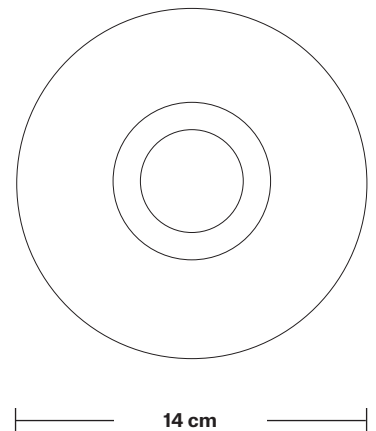

# Brooklyn Tinted Glass Schoolhouse Pendant - 5.5 Inch

Product Code: BR-TGL-SHP5  
 H: 24.5 cm x W: 14 cm x D: 14 cm

## DIMENSIONS

Shade Diameter: 14 cm / 5.5"

Shade Height (no holder): 14.5 cm / 5.7"

Holder Diameter: 6 cm / 2.3"

Holder Height: 11 cm / 4.3"

Ceiling Rose Diameter: 12 cm / 4.7"

Ceiling Rose Height: 2 cm / 0.8"

## DIMENSIONS

Bulb Holder Diameter: 6 cm / 2.5"

Bulb Holder Height: 11 cm / 4.3"

Ceiling Rose height: 12 cm / 4.9"

Full Drop: 113 cm / 44.5"

## DIMENSIONS

Shade Diameter: 14 cm / 5.5"

Shade Height: 14.5 cm / 5.7"

INDUSTVILLE