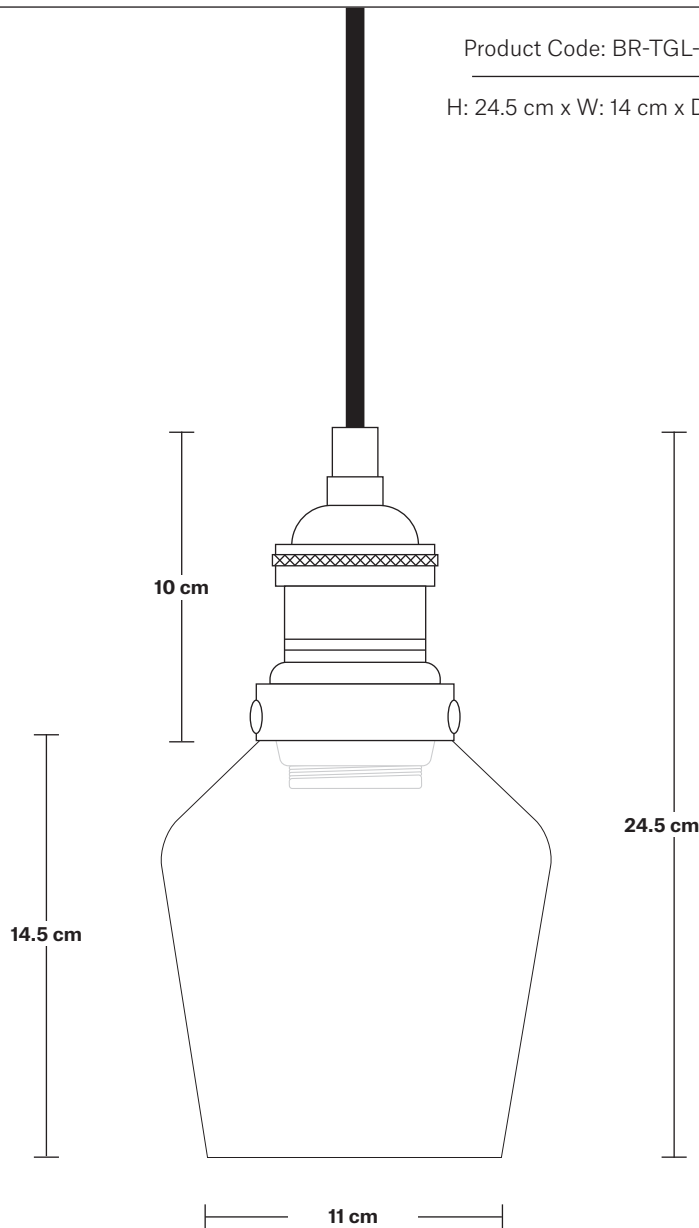

# Brooklyn Tinted Glass Schoolhouse Pendant - 5.5 Inch

Product Code: BR-TGL-SHP5  
 H: 24.5 cm x W: 14 cm x D: 14 cm

## DIMENSIONS

Shade Diameter: 14 cm / 5.5"

Shade Height (no holder): 14.5 cm / 5.7"

Holder Diameter: 6 cm / 2.3"

Holder Height: 11 cm / 4.3"

Ceiling Rose Diameter: 12 cm / 4.7"

Ceiling Rose Height: 2 cm / 0.8"

## DIMENSIONS

Bulb Holder Diameter: 6 cm / 2.5"

Bulb Holder Height: 11 cm / 4.3"

Ceiling Rose height: 12 cm / 4.9"

Full Drop: 113 cm / 44.5"

## DIMENSIONS

Shade Diameter: 14 cm / 5.5"

Shade Height: 14.5 cm / 5.7"

INDUSTVILLE