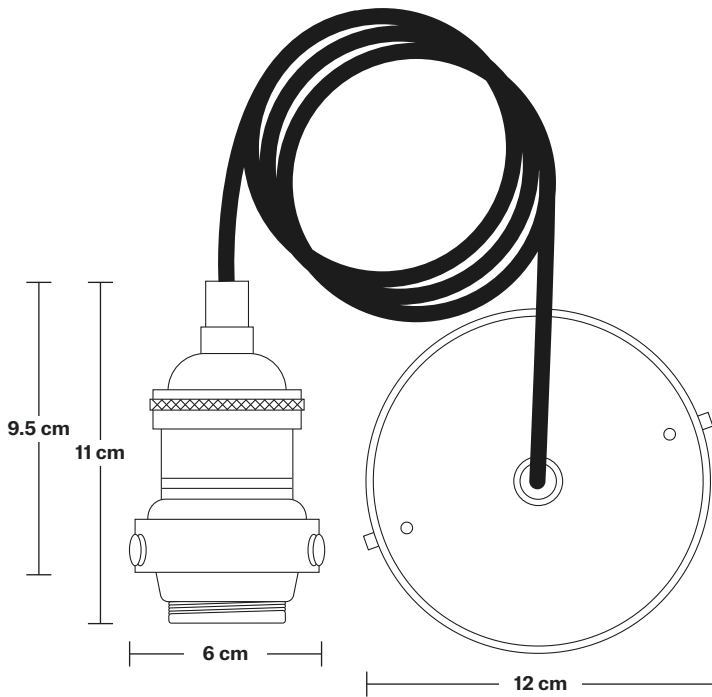

## DIMENSIONS

Shade Diameter: 14 cm / 5.5"

Shade Height (no holder): 14.5 cm / 5.7"

Holder Diameter: 6 cm / 2.3"

Holder Height: 11 cm / 4.3"

Ceiling Rose Diameter: 12 cm / 4.7"

Ceiling Rose Height: 2 cm / 0.8"

# Brooklyn Cord Set ES E27 Bulb Holder

Product Code: BR-CS

H: 113 cm x W: 12 cm x D: 12 cm

## DIMENSIONS

Bulb Holder Diameter: 6 cm / 2.5"

Bulb Holder Height: 11 cm / 4.3"

Ceiling Rose height: 12 cm / 4.9"

Full Drop: 113 cm / 44.5"

## DIMENSIONS

Shade Diameter: 14 cm / 5.5"

Shade Height: 14.5 cm / 5.7"

INDUSTVILLE